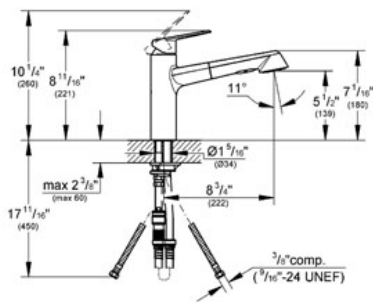

## Product Description: Single-lever sink mixer 1/2"

### Standard Specification:

- GROHE SilkMove® ceramic cartridge
- GROHE StarLight® finish
- GROHE EcoJoy® technology for less water and perfect flow
- Single hole installation
- **Dual Spray Pull-Out**
- Adjustable flow rate limiter
- Swivel cast spout with stop limiter
- **SpeedClean** anti-lime system
- Diverter: aerator/shower jet
- Automatic return to aerator
- Stainless Steel Braided Flexible Supplies
- Quick installation system
- Single Lever Handle
- Max Flow Rate 1.75 gpm (6.6 L/min)