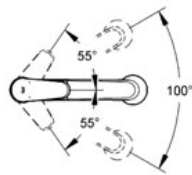

## Product Description: Single-lever sink mixer 1/2"

### Standard Specification:

- GROHE SilkMove® ceramic cartridge
- GROHE StarLight® finish
- GROHE EcoJoy® technology for less water and perfect flow
- Single hole installation
- **Dual Spray Pull-Out**
- Adjustable flow rate limiter
- Swivel cast spout with stop limiter
- **SpeedClean** anti-lime system
- Diverter: aerator/shower jet
- Automatic return to aerator
- Stainless Steel Braided Flexible Supplies
- Quick installation system
- Single Lever Handle
- Max Flow Rate 1.75 gpm (6.6 L/min)