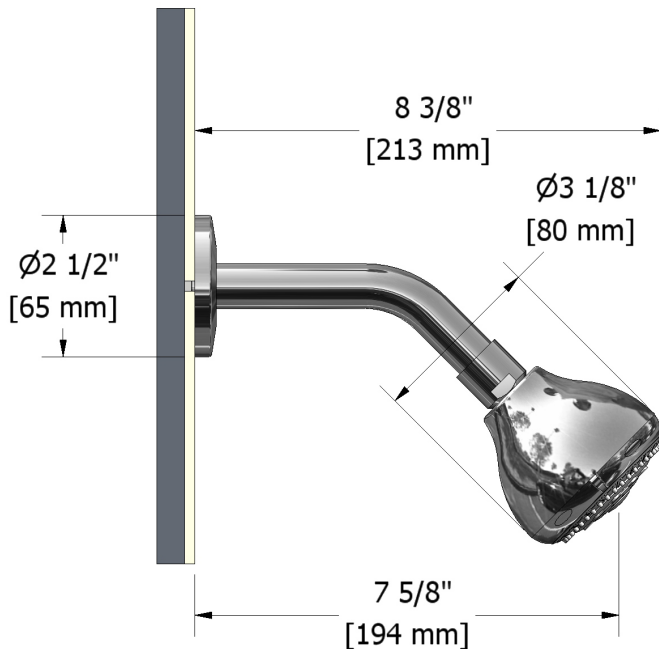

3-jet shower head
308XX

Specifications

Descriptions

- Swivel
- 3 jets: tropical breeze, luxurious, massage
- Shower arm with flange
- Scale-free

Available colors

- C : Chrome
- BN : Brushed nickel (PVD)

Available flows

- 9.5 L/min, 2.5 gpm (US) 60psi
- 5.69 L/min, 1.5 gpm (US) 60psi (**308XX-15**)

Certifications

- CSA B125.1
- ASME A112.18.1
- CMR248 Approval

Sizes, models and finishes may differ from thoses presented.