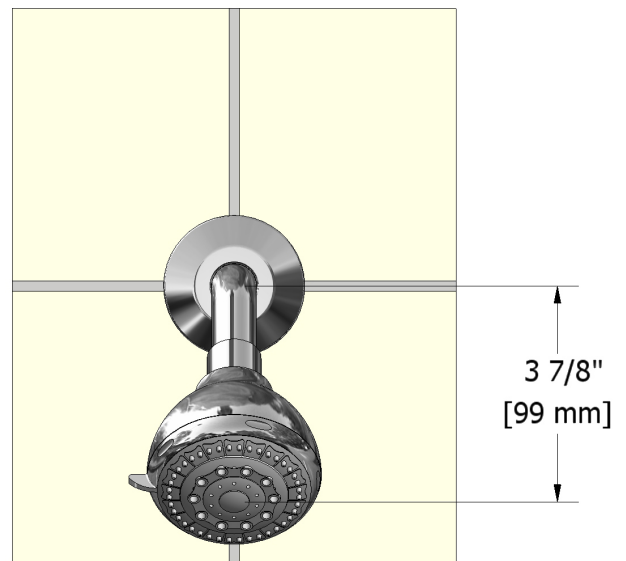

Sizes, models and finishes may differ from thoses presented.

Warranty

The Riobel inc. product carries a limited LIFETIME warranty on the finish Chrome, Gold (PVD), Brushed nickel (PVD), Night brushed (PVD), Polished nickel (PVD) and all working parts and is guaranteed from the initial date of purchase against all manufacturing defects. Other finished 1 year.

Customer Service

Ontario, West Canada : 888-287-5354 Quebec, Maritimes, United States : 866-473-8442