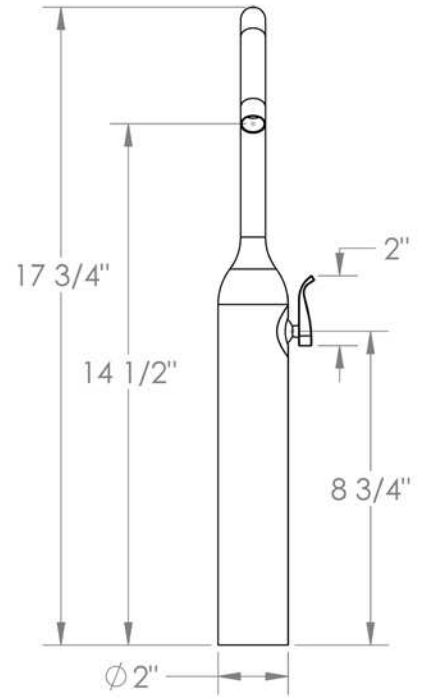

44-1.1EX-NP1
Extended Single lever Monoblock

WATERMARK DESIGNS
10/14/2011