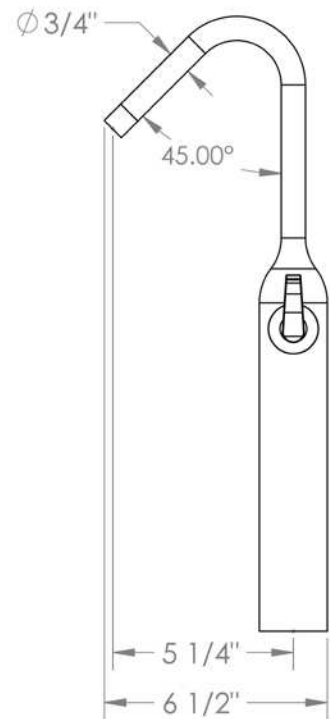

44-1.1EX-NP1
Extended Single lever Monoblock

WATERMARK DESIGNS
10/14/2011