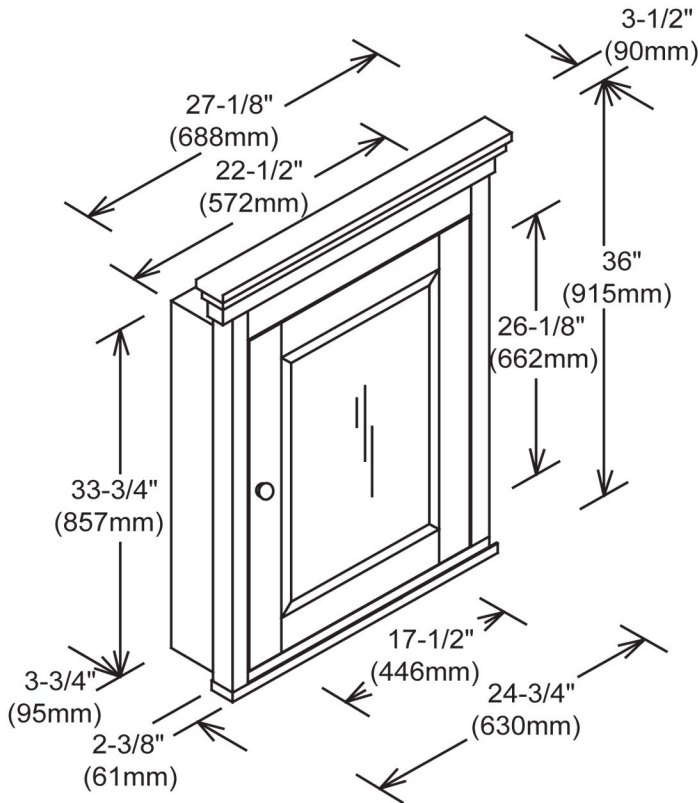

125-MCR24R

24" Medicine Cabinet Semi-Recess-Hinge Right

SPECIFICATION SHEET

Features

- Mirror: 1/2" Beveled edge
- Materials: Poplar Solids with Cherry Veneers
- Doors: 1 (hinge-right)
- Hinges: Fully concealed, soft closing
- Shelves: 3 (adjustable)
- Mounting: Cleats
- Hardware: Brushed Nickel
- Back panel: Fully covered