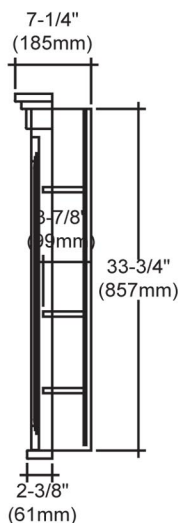

125-MCR24R

24" Medicine Cabinet Semi-Recess-Hinge Right

SPECIFICATION SHEET

Features

- Mirror: 1/2" Beveled edge
- Materials: Poplar Solids with Cherry Veneers
- Doors: 1 (hinge-right)
- Hinges: Fully concealed, soft closing
- Shelves: 3 (adjustable)
- Mounting: Cleats
- Hardware: Brushed Nickel
- Back panel: Fully covered