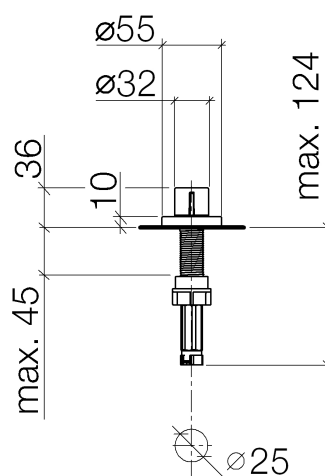

Product specifications

- Remote control for one sink only, for cable operated kitchen drains
- Including adapter for Bowden cable
- Turning knob with round flange

Surfaces

- | | |
|-----------------|-------------|
| • chrome | 10710970-00 |
| • matt platinum | 10710970-06 |
| • Cyprum | 10710970-49 |

Exploded assembly drawing

Order quantity

No.	Article number	Name	Installation quantity
1	092097030ff	handle	1
2	09121200290	fixing cap	1
3	092787006ff	rosette	1
4	09141004390	seal	1
5	09141004290	seal	1
6	09290608790	spindle	1
7	0430010290090	adaptor	1
8	09240317590	adaptor	1
9	091110073-07	connection	1
10	091110074-07	connection	1
11	091110079-07	connection	1
12	09301108790	disc	1
13	092330024-07	nut	1