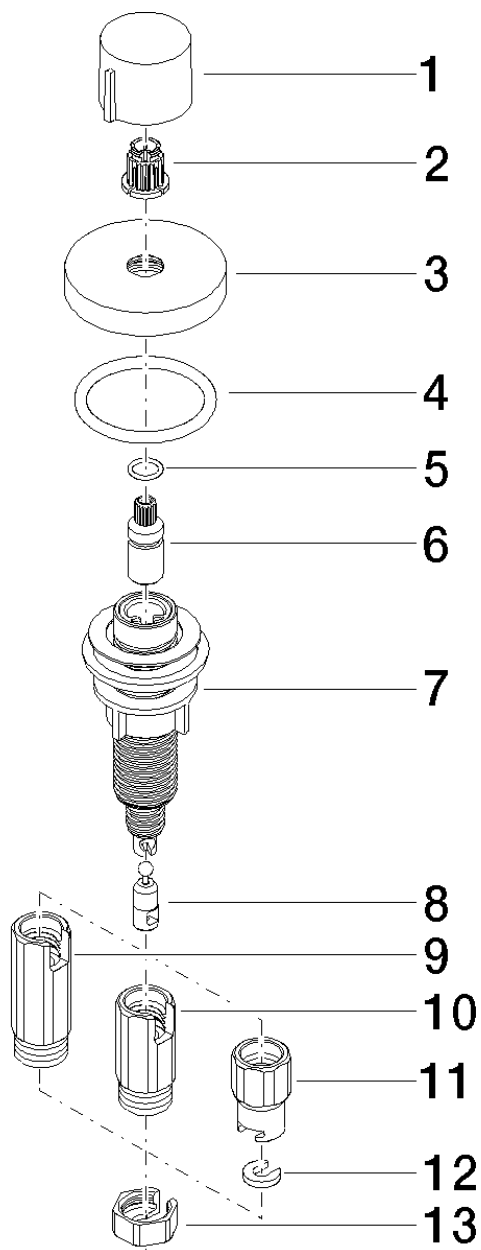

Product specifications

- Remote control for one sink only, for cable operated kitchen drains
- Including adapter for Bowden cable
- Turning knob with round flange

Surfaces

- | | |
|-----------------|-------------|
| • chrome | 10710970-00 |
| • matt platinum | 10710970-06 |
| • Cyprum | 10710970-49 |

Exploded assembly drawing

Order quantity

No.	Article number	Name	Installation quantity
1	092097030ff	handle	1
2	09121200290	fixing cap	1
3	092787006ff	rosette	1
4	09141004390	seal	1
5	09141004290	seal	1
6	09290608790	spindle	1
7	0430010290090	adaptor	1
8	09240317590	adaptor	1
9	091110073-07	connection	1
10	091110074-07	connection	1
11	091110079-07	connection	1
12	09301108790	disc	1
13	092330024-07	nut	1