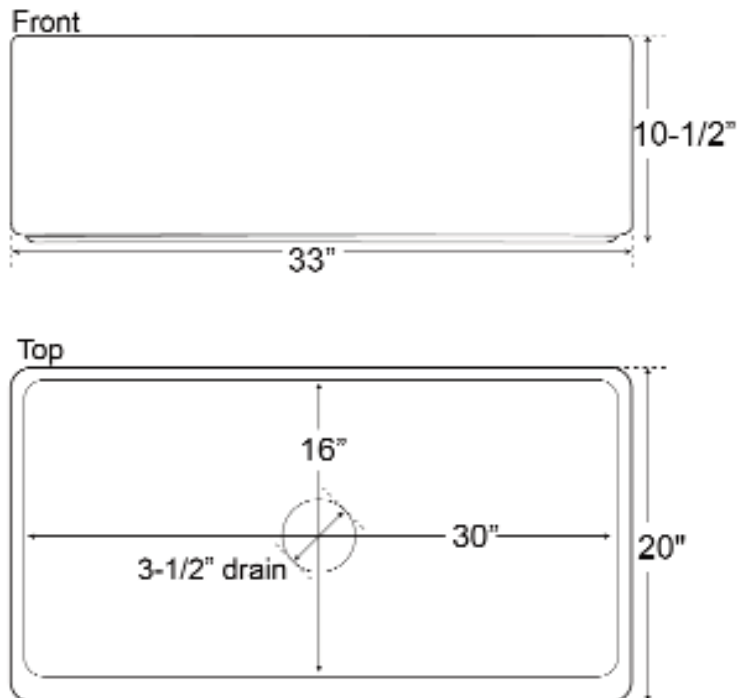

**33" ADELPHIA SINGLE
BOWL FARMER SINK**

Cat. No
FSSSB2006-SS

W: 33"
D: 20"
H: 10-1/2"

Features:

- ▶ Solid 16 gauge, 304 grade metal construction
- ▶ Tight radius corners
- ▶ Easy maintenance with matte finish
- ▶ Rim width is 1-1/2"
- ▶ Drain is 3-1/2"

Compliance Certification
Meets or exceeds the following
specifications: ASME
A112.19.3-2001 for Stainless Steel.

***Please do NOT cut hole without
template or actual product.**

Interior Dimensions:

Basin Interior: 30"W x 16"D
Basin Depth: 10"

Dimensions of fixture are nominal and may vary within the range of tolerances established by ANSI Standard A112.19.2. Dimensions and specifications subject to change without notice.