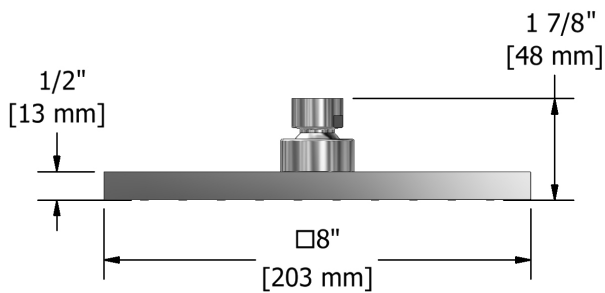

Sizes, models and finishes may differ from thoses presented.

Warranty

The Riobel inc. product carries a limited LIFETIME warranty on the finish Chrome, Gold (PVD), Brushed nickel (PVD), Night brushed (PVD), Polished nickel (PVD) and all working parts and is guaranteed from the initial date of purchase against all manufacturing defects. Other finished 1 year.

Customer Service

Ontario, West Canada : 888-287-5354 Quebec, Maritimes, United States : 866-473-8442

2014.05.07