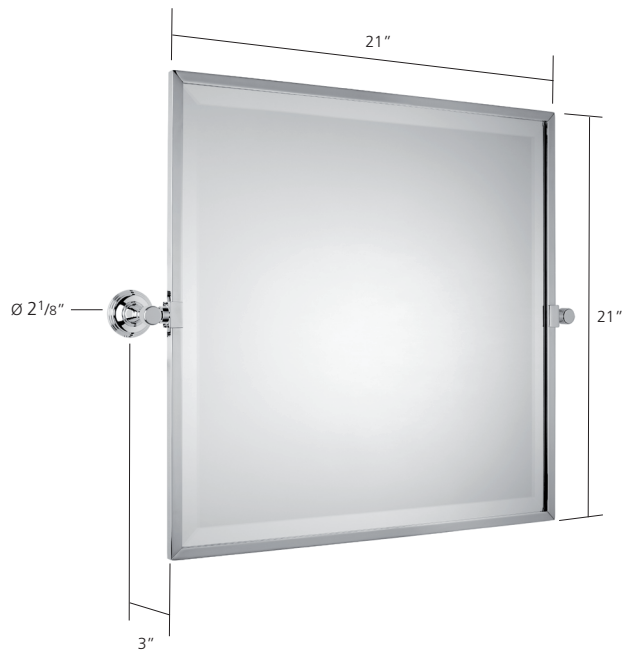

L6749  
Framed bevelled tilting mirror

Finishes: Chrome  
Polished nickel  
Satin nickel  
Antique gold

UK and Worldwide Customer Service Team:  
+44 (0)121 766 4200  
[www.samuel-heath.co.uk](http://www.samuel-heath.co.uk)