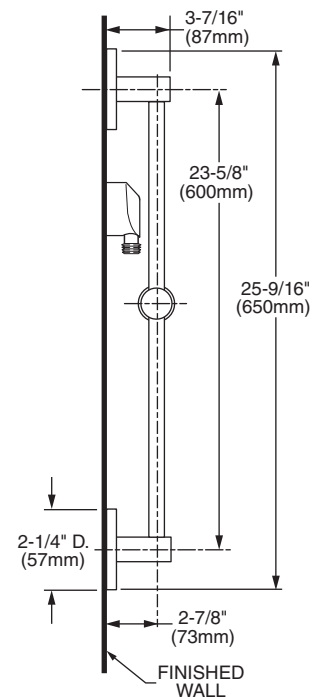

Features:

- Solid brass construction with mounting kit
- 5 ft. (1.5m) Decorative Metal Hose
- Contemporary single function hand shower
- Hand Shower includes flow restrictor
- 24" Adjustable Bar with bracket
- Maximum Hand Shower Flow Rate: 2.5 GPM (9.5L/min)

Description	Product Number	Available Finishes	Finish Code
Complete Personal Hand Shower Set (Includes Hand Shower, Wall Elbow, Hose & Adjustable Bar)	847/O99	Polished Chrome	100
		Brushed Nickel	144
		Platinum Nickel	150
Personal Hand Shower Only	P69100		

HAND SHOWER

ADJUSTABLE BAR

ROUGH-IN DIAGRAM FOR WALL ELBOW SHOWN ON REVERSE SIDE

CODES & STANDARDS

These products meet and exceed the following codes and standards:

- ASME A112.18.1
- CSA B125.1

WALL ELBOW

IMPORTANT: These measurements are subject to change or cancellation. No responsibility is assumed for use of superseded or voided pages.