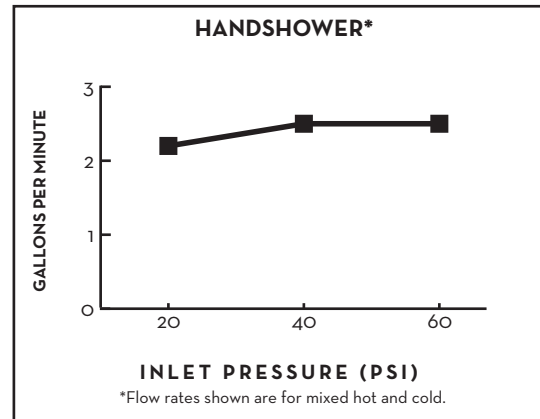

Features:

- Solid brass construction with mounting kit
- 5 ft. (1.5m) Decorative Metal Hose
- Contemporary single function hand shower
- Hand Shower includes flow restrictor
- 24" Adjustable Bar with bracket
- Maximum Hand Shower Flow Rate: 2.5 GPM (9.5L/min)

Description	Product Number	Available Finishes	Finish Code
Complete Personal Hand Shower Set (Includes Hand Shower, Wall Elbow, Hose & Adjustable Bar)	847/O99	Polished Chrome	100
		Brushed Nickel	144
		Platinum Nickel	150
Personal Hand Shower Only	P69100		

HAND SHOWER

ADJUSTABLE BAR

ROUGH-IN DIAGRAM FOR WALL ELBOW SHOWN ON REVERSE SIDE

CODES & STANDARDS

These products meet and exceed the following codes and standards:

- ASME A112.18.1
- CSA B125.1

WALL ELBOW

IMPORTANT: These measurements are subject to change or cancellation. No responsibility is assumed for use of superseded or voided pages.