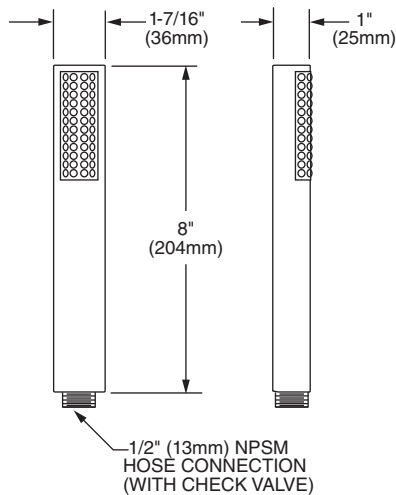

Features:

- Solid brass construction with mounting kit
- 5 ft. (1.5m) Decorative Metal Hose
- Contemporary single function hand shower
- Hand Shower includes flow restrictor
- 24" Adjustable Bar with bracket
- Maximum Hand Shower Flow Rate: 2.5 GPM (9.5L/min)

Description	Product Number	Available Finishes	Finish Code
Complete Personal Hand Shower Set (Includes Hand Shower, Wall Elbow, Hose & Adjustable Bar)	847/O99	Polished Chrome	100
		Brushed Nickel	144
		Platinum Nickel	150
Personal Hand Shower Only	P69100		

HAND SHOWER

ADJUSTABLE BAR

ROUGH-IN DIAGRAM FOR WALL ELBOW SHOWN ON REVERSE SIDE

CODES & STANDARDS

These products meet and exceed the following codes and standards:

- ASME A112.18.1
- CSA B125.1

WALL ELBOW

IMPORTANT: These measurements are subject to change or cancellation. No responsibility is assumed for use of superseded or voided pages.