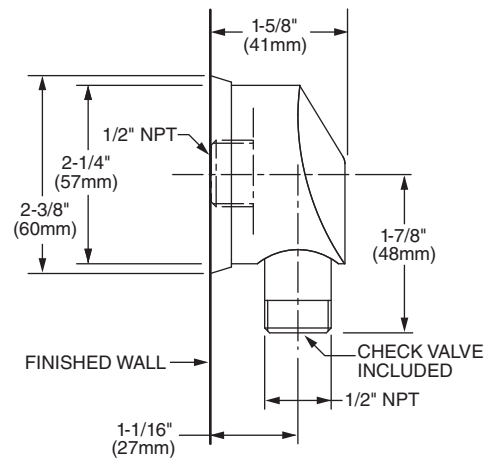

Features:

- Solid brass construction with mounting kit
- 5 ft. (1.5m) Decorative Metal Hose
- Contemporary single function hand shower
- Hand Shower includes flow restrictor
- 24" Adjustable Bar with bracket
- Maximum Hand Shower Flow Rate: 2.5 GPM (9.5L/min)

Description	Product Number	Available Finishes	Finish Code
Complete Personal Hand Shower Set (Includes Hand Shower, Wall Elbow, Hose & Adjustable Bar)	847/O99	Polished Chrome	100
		Brushed Nickel	144
		Platinum Nickel	150
Personal Hand Shower Only	P69100		

HAND SHOWER

ADJUSTABLE BAR

ROUGH-IN DIAGRAM FOR WALL ELBOW SHOWN ON REVERSE SIDE

CODES & STANDARDS

These products meet and exceed the following codes and standards:

- ASME A112.18.1
- CSA B125.1

WALL ELBOW

IMPORTANT: These measurements are subject to change or cancellation. No responsibility is assumed for use of superseded or voided pages.