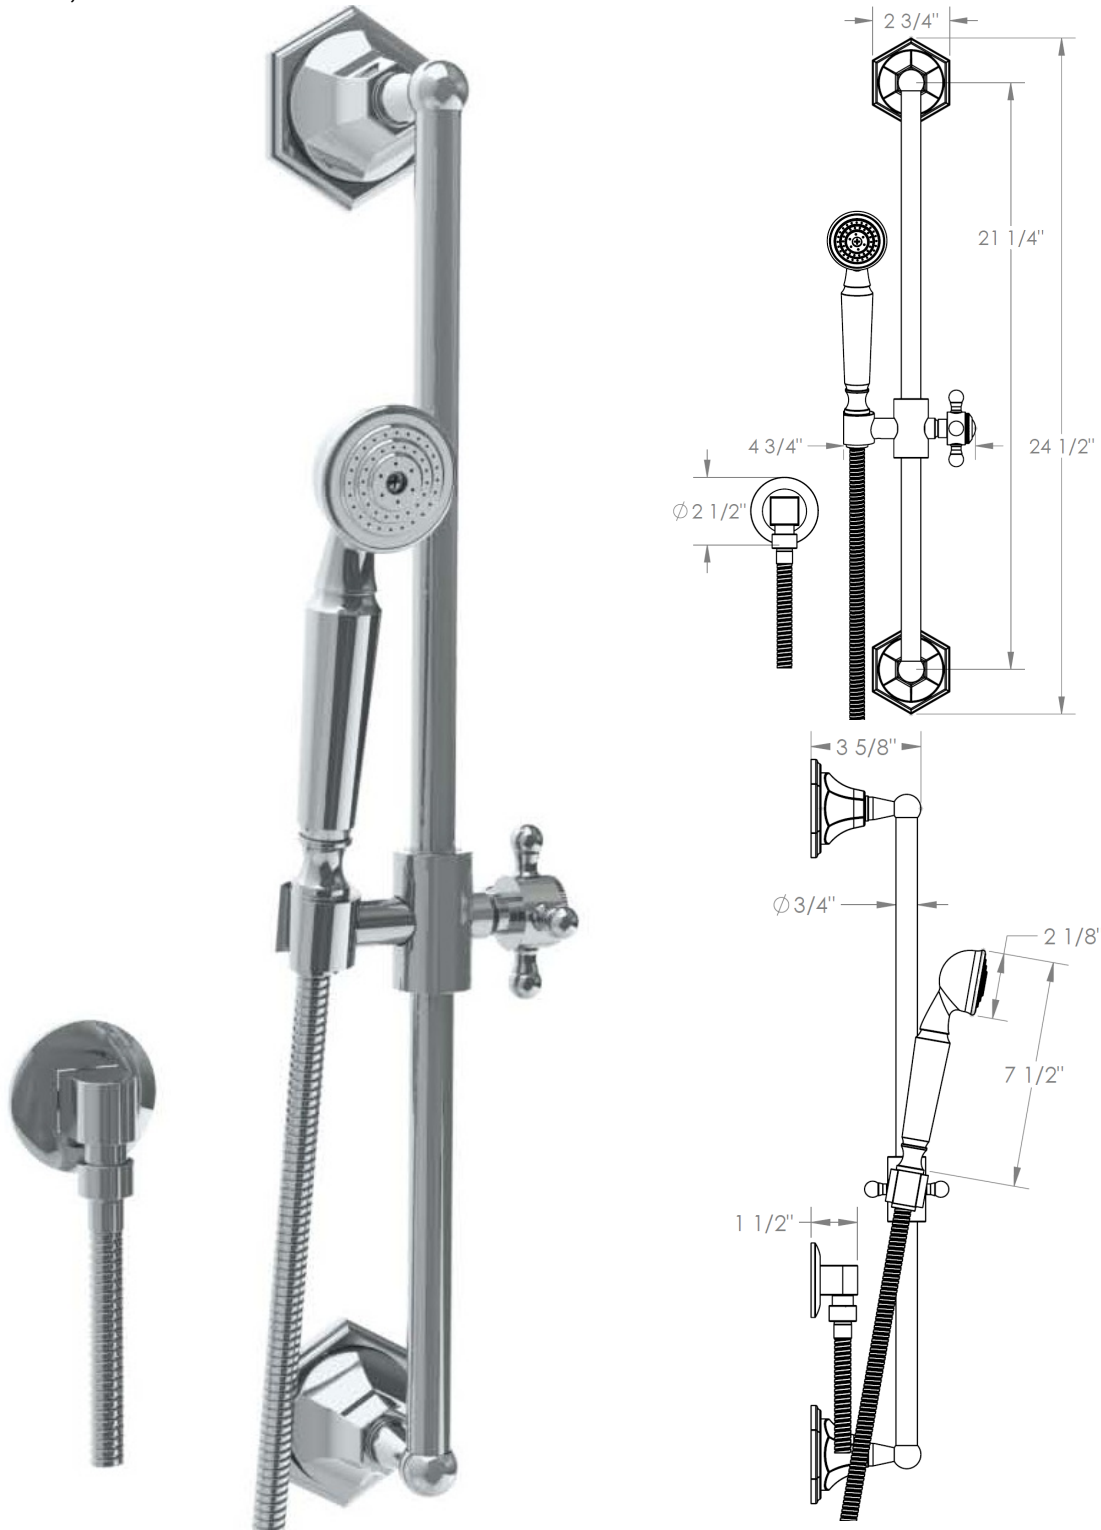

HSS-KIT267-205-XX

Positioning bar kit.

Includes: PB-6524-205 positioning bar, SH-S525-B hand shower, DS-4079 hand shower hose and ELB-6001 wall elbow

Meets the applicable requirements of ASME A112.18.1-2005/CSA B125.1-05, entitled "Plumbing Supply Fittings"