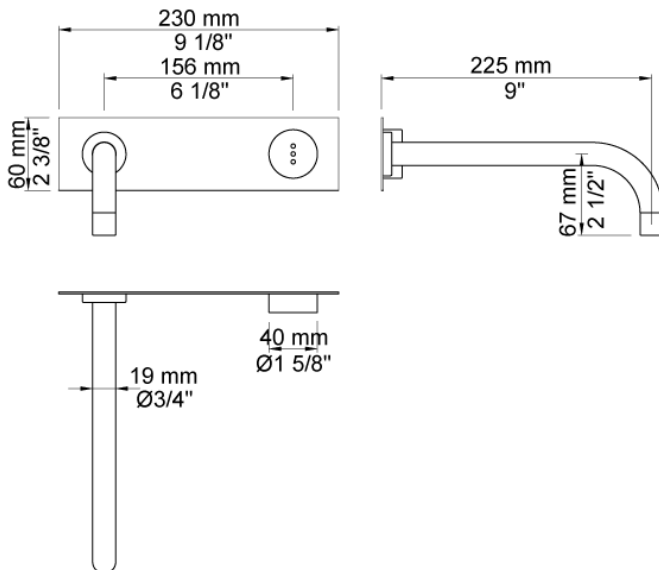

Date:

Client:

Project:

VOLA product: 4022

4022

Build-in basin tap with on-off sensor for 'hands free' operation.
 4022 UP = Valve 4000.
 4022 AP = 225 mm spout 020, sensor 4000S,
 60 x 230 mm cover plate 002L.
 Valve box for electronic mixer, VR2617 enclosed.

Flow

	Bar:	1,0	2,0	3,0	4,0	5,0
4022	(l/min)	5,0	5,0	5,0	5,0	5,0

Available in colours

- Color 02, Grey
- Color 04, Light blue
- Color 05, Orange
- Color 06, Light green
- Color 08, Yellow
- Color 09, Dark grey
- Color 12, Mocca
- Color 14, Bright red
- Color 15, Dark blue
- Color 16, Polished chrome
- Color 17, Gloss black
- Color 18, White
- Color 19, Natural brass
- Color 20, Brushed chrome
- Color 21, Carmine red
- Color 25, Pink
- Color 27, Matt black
- Color 40, Brushed stainless steel

Date:

Client:

Project:

VOLA product: 4022

002L
Two-hole plate, 60 x 230 mm.
Holes Ø33 mm.

020
225 mm fixed spout with water saving aerator.

4000
Build-in valve with on-off sensor for 'hands free' operation.

Date:

Client:

Project:

VOLA product: 4022

4000S
Sensor

VR2617
Valve box for RB1E/4000