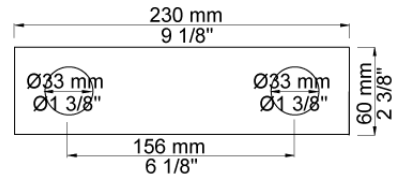

Flow

	Bar:	1,0	2,0	3,0	4,0	5,0
4022	(l/min)	5,0	5,0	5,0	5,0	5,0

Available in colours

- Color 02, Grey
- Color 04, Light blue
- Color 05, Orange
- Color 06, Light green
- Color 08, Yellow
- Color 09, Dark grey
- Color 12, Mocca
- Color 14, Bright red
- Color 15, Dark blue
- Color 16, Polished chrome
- Color 17, Gloss black
- Color 18, White
- Color 19, Natural brass
- Color 20, Brushed chrome
- Color 21, Carmine red
- Color 25, Pink
- Color 27, Matt black
- Color 40, Brushed stainless steel

Date:

Client:

Project:

VOLA product: 4022

002L
Two-hole plate, 60 x 230 mm.
Holes Ø33 mm.

020
225 mm fixed spout with water saving aerator.

4000
Build-in valve with on-off sensor for 'hands free' operation.