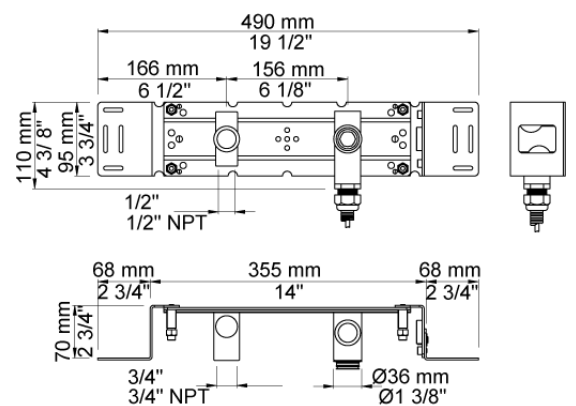

Date:

Client:

Project:

VOLA product: 4022

4022

Build-in basin tap with on-off sensor for 'hands free' operation.
 4022 UP = Valve 4000.
 4022 AP = 225 mm spout 020, sensor 4000S,
 60 x 230 mm cover plate 002L.
 Valve box for electronic mixer, VR2617 enclosed.

Date:

Client:

Project:

VOLA product: 4022

002L
Two-hole plate, 60 x 230 mm.
Holes Ø33 mm.

020
225 mm fixed spout with water saving aerator.

4000
Build-in valve with on-off sensor for 'hands free' operation.