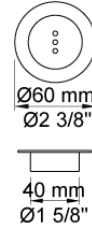

Flow

	Bar:	1,0	2,0	3,0	4,0	5,0
4022	(l/min)	5,0	5,0	5,0	5,0	5,0

Available in colours

- Color 02, Grey
- Color 04, Light blue
- Color 05, Orange
- Color 06, Light green
- Color 08, Yellow
- Color 09, Dark grey
- Color 12, Mocca
- Color 14, Bright red
- Color 15, Dark blue
- Color 16, Polished chrome
- Color 17, Gloss black
- Color 18, White
- Color 19, Natural brass
- Color 20, Brushed chrome
- Color 21, Carmine red
- Color 25, Pink
- Color 27, Matt black
- Color 40, Brushed stainless steel

Date:

Client:

Project:

VOLA product: 4022

002L
Two-hole plate, 60 x 230 mm.
Holes Ø33 mm.

020
225 mm fixed spout with water saving aerator.

4000
Build-in valve with on-off sensor for 'hands free' operation.

Date:

Client:

Project:

VOLA product: 4022

4000S
Sensor

VR2617
Valve box for RB1E/4000