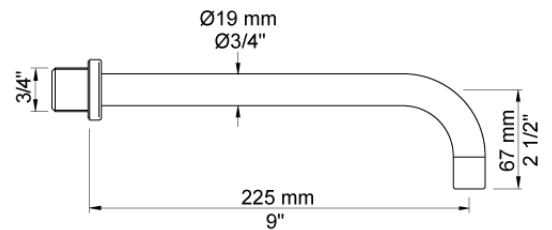

Date:

Client:

Project:

VOLA product: 4022

4022

Build-in basin tap with on-off sensor for 'hands free' operation.
 4022 UP = Valve 4000.
 4022 AP = 225 mm spout 020, sensor 4000S,
 60 x 230 mm cover plate 002L.
 Valve box for electronic mixer, VR2617 enclosed.

Flow

	Bar:	1,0	2,0	3,0	4,0	5,0
4022	(l/min)	5,0	5,0	5,0	5,0	5,0

Available in colours

- Color 02, Grey
- Color 04, Light blue
- Color 05, Orange
- Color 06, Light green
- Color 08, Yellow
- Color 09, Dark grey
- Color 12, Mocca
- Color 14, Bright red
- Color 15, Dark blue
- Color 16, Polished chrome
- Color 17, Gloss black
- Color 18, White
- Color 19, Natural brass
- Color 20, Brushed chrome
- Color 21, Carmine red
- Color 25, Pink
- Color 27, Matt black
- Color 40, Brushed stainless steel

Date:

Client:

Project:

VOLA product: 4022

002L
Two-hole plate, 60 x 230 mm.
Holes Ø33 mm.

020
225 mm fixed spout with water saving aerator.

4000
Build-in valve with on-off sensor for 'hands free' operation.