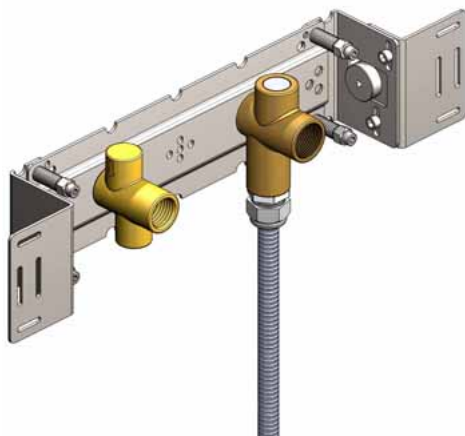

Date:

Client:

Project:

VOLA product: 4022

4022

Build-in basin tap with on-off sensor for 'hands free' operation.
 4022 UP = Valve 4000.
 4022 AP = 225 mm spout 020, sensor 4000S,
 60 x 230 mm cover plate 002L.
 Valve box for electronic mixer, VR2617 enclosed.

Flow

	Bar:	1,0	2,0	3,0	4,0	5,0
4022	(l/min)	5,0	5,0	5,0	5,0	5,0

Available in colours

- Color 02, Grey
- Color 04, Light blue
- Color 05, Orange
- Color 06, Light green
- Color 08, Yellow
- Color 09, Dark grey
- Color 12, Mocca
- Color 14, Bright red
- Color 15, Dark blue
- Color 16, Polished chrome
- Color 17, Gloss black
- Color 18, White
- Color 19, Natural brass
- Color 20, Brushed chrome
- Color 21, Carmine red
- Color 25, Pink
- Color 27, Matt black
- Color 40, Brushed stainless steel

Date:

Client:

Project:

VOLA product: 4022

002L
Two-hole plate, 60 x 230 mm.
Holes Ø33 mm.

020
225 mm fixed spout with water saving aerator.

4000
Build-in valve with on-off sensor for 'hands free' operation.

Date:

Client:

Project:

VOLA product: 4022

4000S
Sensor

VR2617
Valve box for RB1E/4000