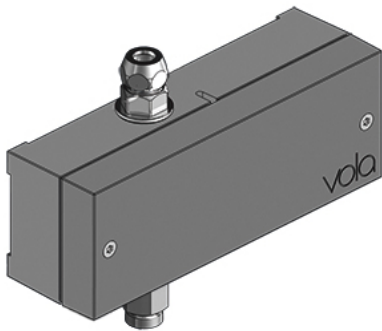

Date:

Client:

Project:

VOLA product: 4022

4022

Build-in basin tap with on-off sensor for 'hands free' operation.
 4022 UP = Valve 4000.
 4022 AP = 225 mm spout 020, sensor 4000S,
 60 x 230 mm cover plate 002L.
 Valve box for electronic mixer, VR2617 enclosed.

Date:

Client:

Project:

VOLA product: 4022

002L
Two-hole plate, 60 x 230 mm.
Holes Ø33 mm.

020
225 mm fixed spout with water saving aerator.

4000
Build-in valve with on-off sensor for 'hands free' operation.

Date:

Client:

Project:

VOLA product: 4022

4000S
Sensor

VR2617
Valve box for RB1E/4000