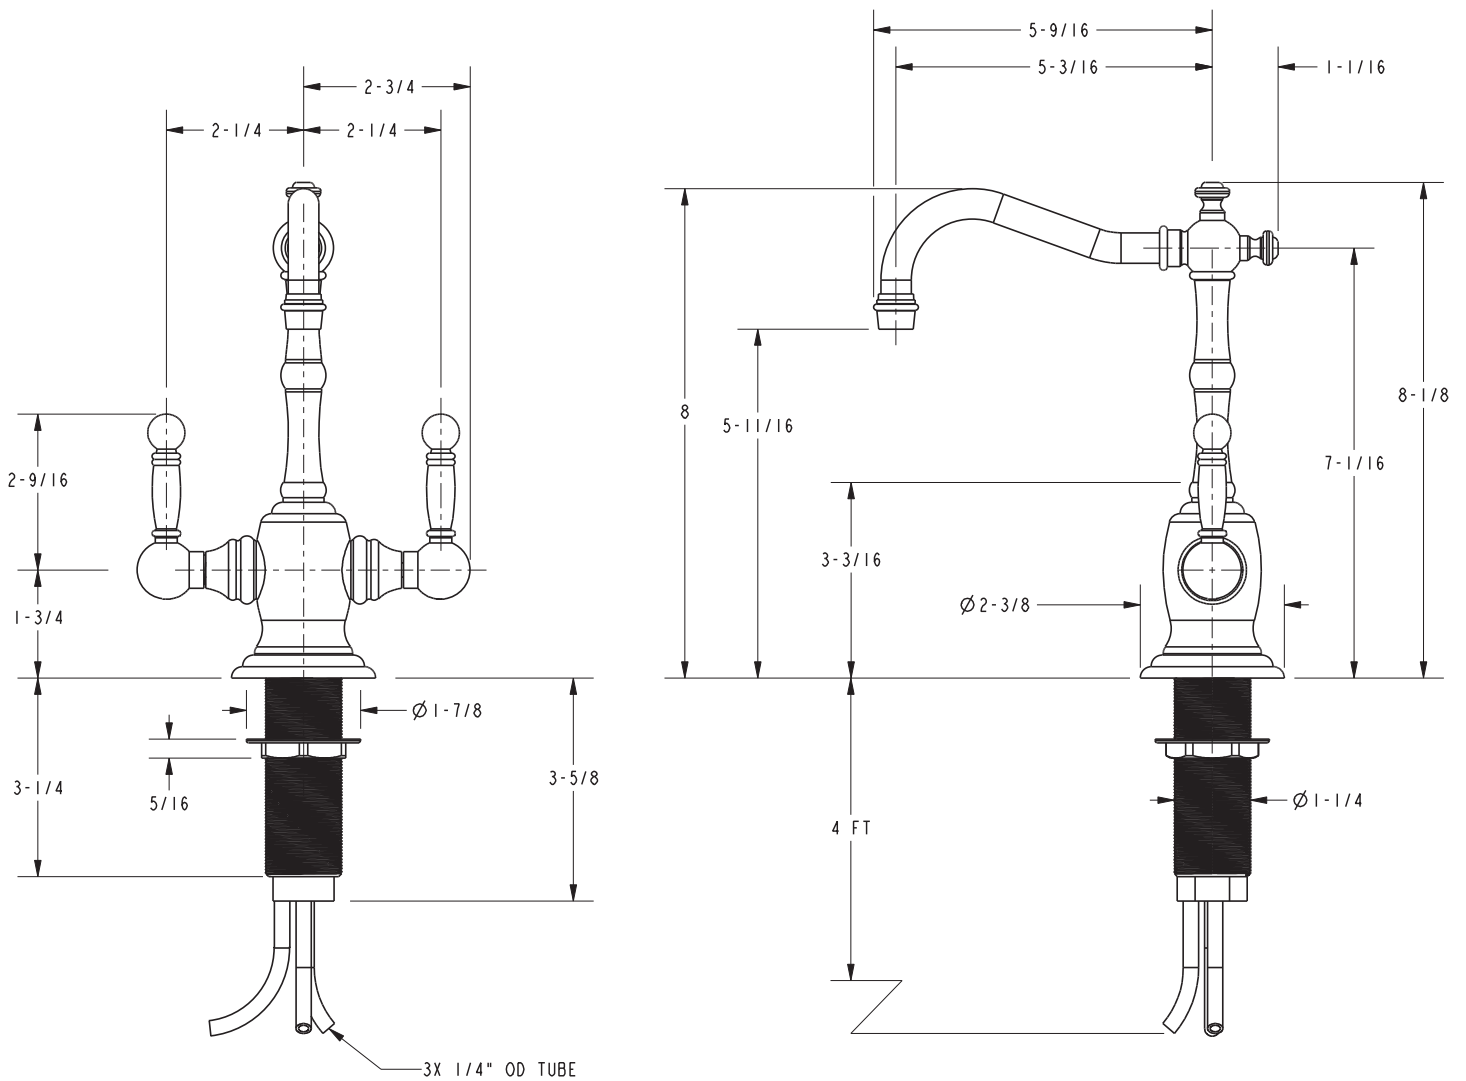

### Features

- Solid brass construction
- Quarter-turn washerless ceramic disc valve cartridges
- ADA compliant traditional lever handles
- Spout assembly with integral supply hoses
- Spring-loaded, normally closed lever handle
- 5-11/16" (14.4 cm) spout height at outlet
- 5-3/16" (13.2 cm) spout reach (c-c)
- 1.5 gallons (5.7 liters) per minute maximum flow rate
- For single hole configurations

### Specified Model

Model	Description	Colors / Finishes				
108	Hot and Cold Water Dispenser Faucet	<input type="checkbox"/> 15	<input type="checkbox"/> 15S	<input type="checkbox"/> 26	<input type="checkbox"/> 10B	<input type="checkbox"/> Other
5-036	Point-of-Use Water Heater (115V, 140iF to 190i range)					

### Product Specification:

Add "Color / Finish" suffix to Model number, below.

The Hot and Cold Water Dispenser Faucet shall be made of solid brass construction. Faucet shall incorporate a spout assembly with integral supply hoses and feature quarter-turn washerless ceramic disc valve cartridges. Faucet shall incorporate ADA compliant contemporary lever handles and feature a spring-loaded, normally closed hot lever mechanism. Hot and Cold Water Dispenser Faucet shall have a 1.5 gallons (5.7 liters) per minute maximum flow rate and accommodate single hole configurations. Product shall incorporate a 5-11/16" (14.4 cm) spout height at outlet and a 5-3/16" (13.2 cm) spout reach (c-c). Hot and Cold Water Dispenser Faucet shall be Newport Brass Model 108/\_\_\_\_. [Point-of-Use Water Heater shall be Newport Brass Model 5-036].

**Product Dimensions** (units are in inches)

**Chesterfield Hot and Cold Water Dispenser Faucet 108**