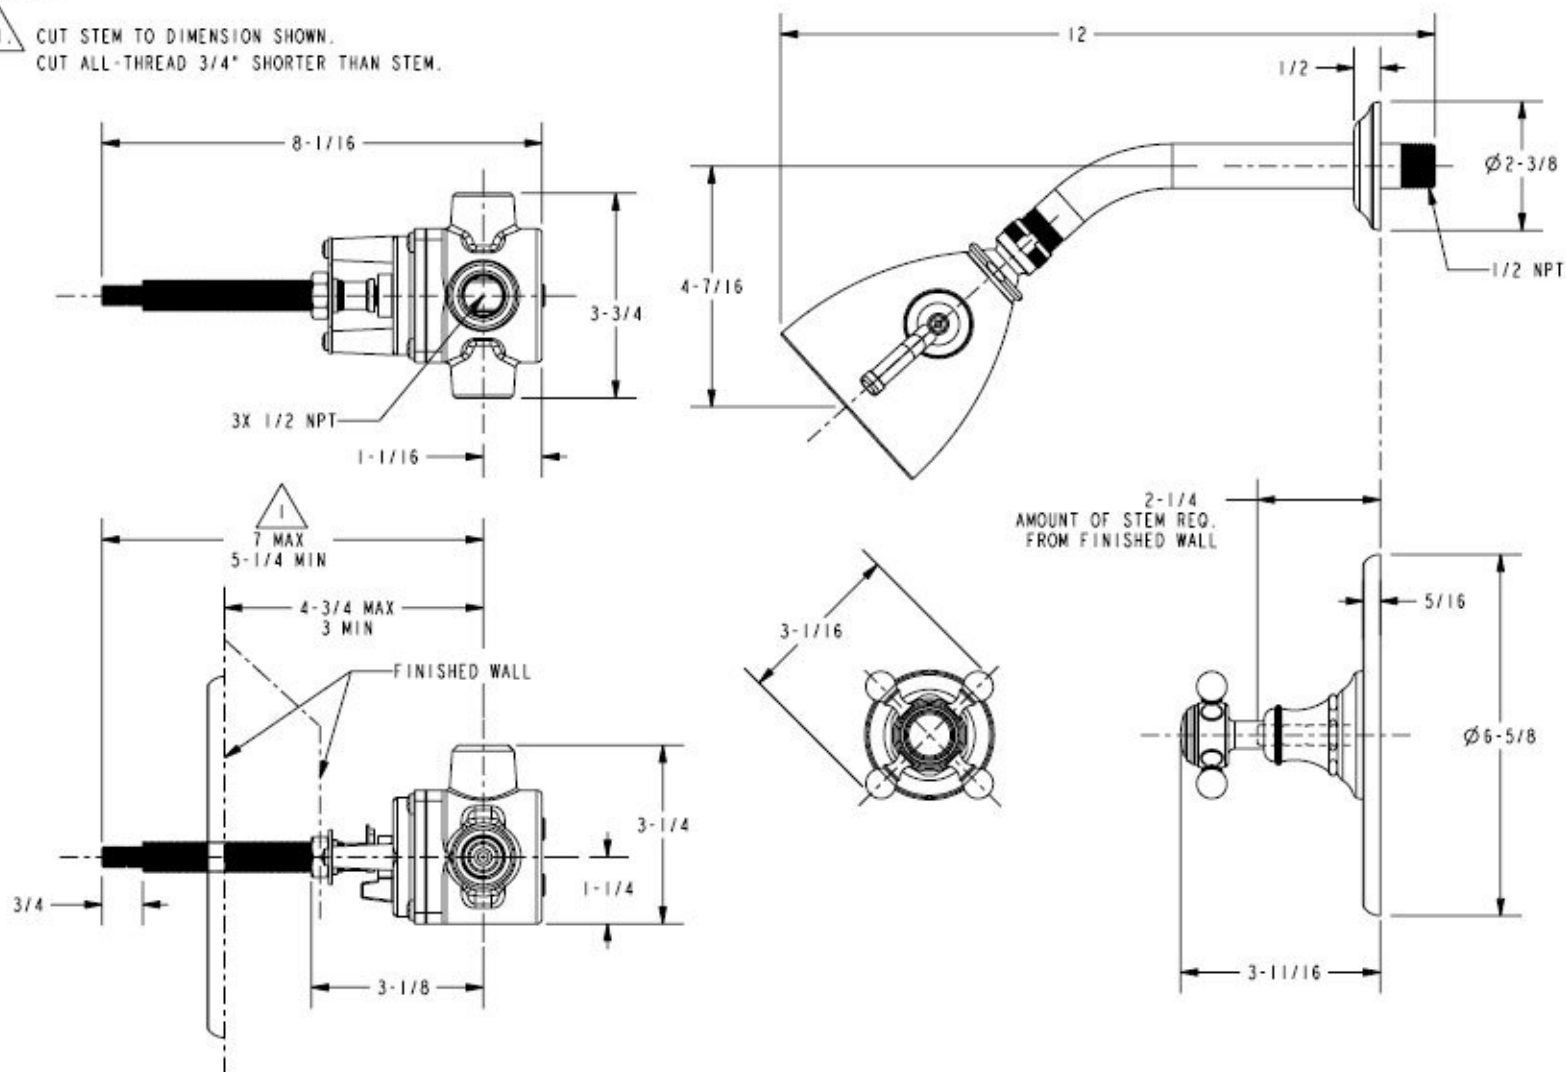

NOTES:

1. CUT STEM TO DIMENSION SHOWN.
CUT ALL-THREAD 3/4" SHORTER THAN STEM.

DIMENSIONS ARE IN INCHES AND AN APPROXIMATION OF A TYPICAL INSTALLATION