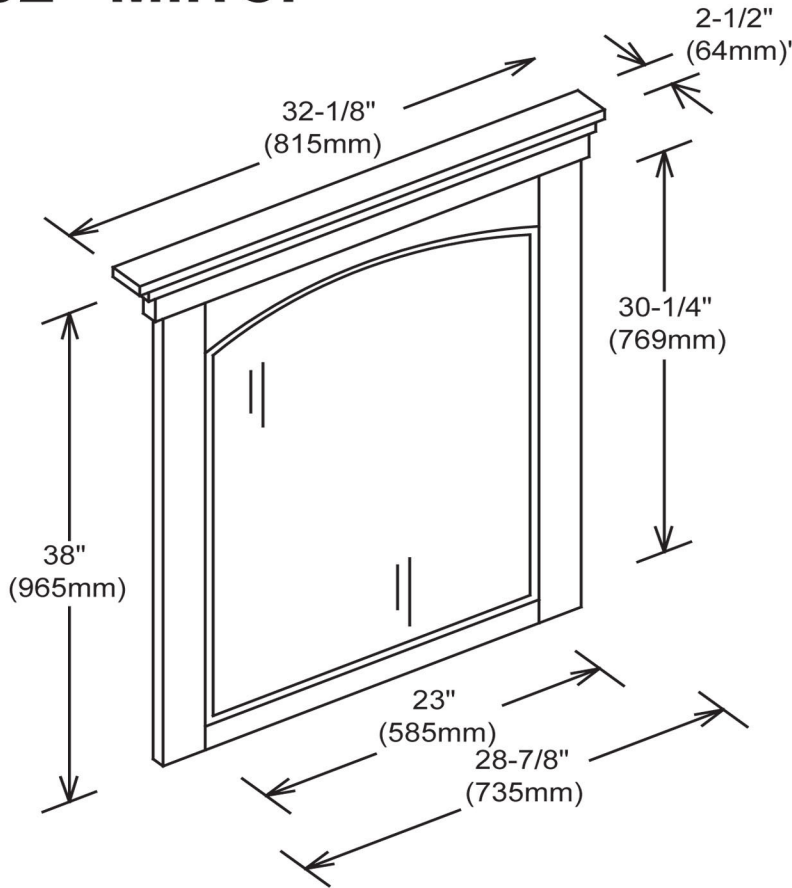

125-M32 32" Mirror

SPECIFICATION SHEET

Features

Mirror: 1/2" Beveled edge
Materials: Poplar solids
Mounting: Wire

Colors/ Finish

125-Dark Cherry