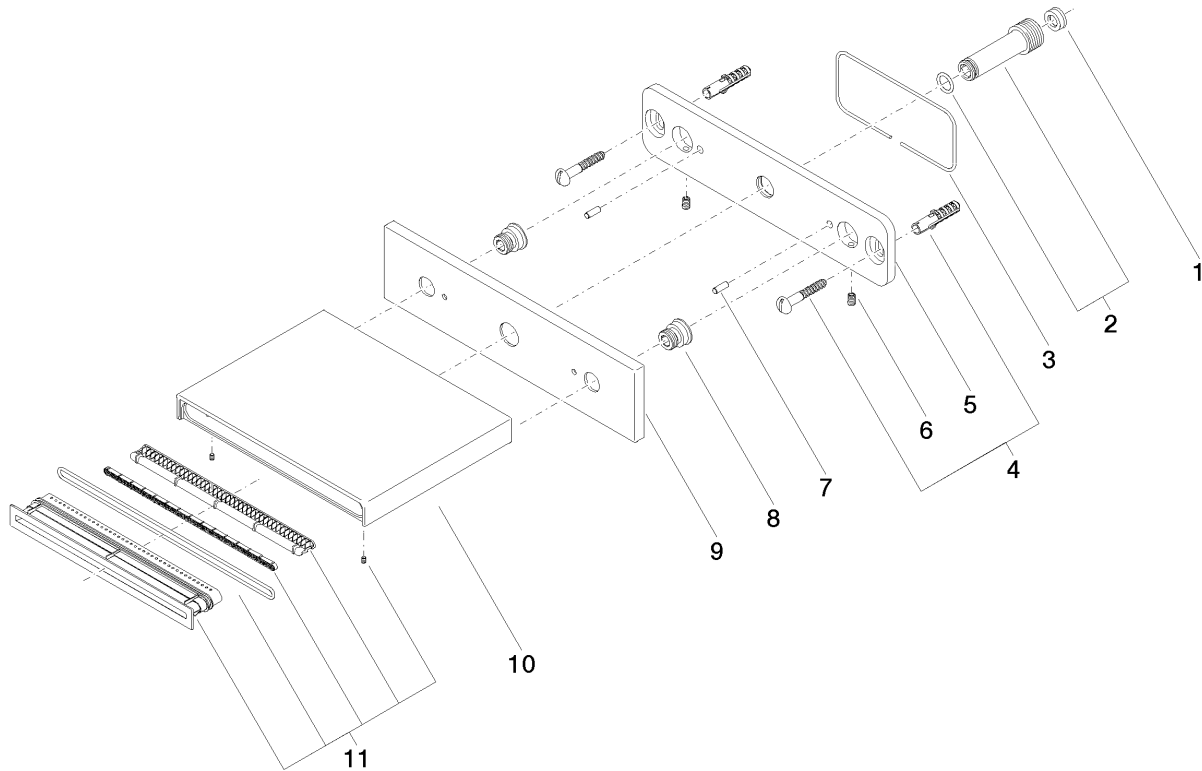

Product specifications

- **5 7/8" projection**
- Cover plate 9 1/2" x 2 3/8"
- 1/2" connection

Surfaces

- chrome 13415979-00
- matt platinum 13415979-06

Exploded assembly drawing

Order quantity

No.	Article number	Name	Installation quantity
1	09230105790	flow reducer	1
2	9024032130090	connection	1
3	09140313490	seal	1
4	0430310240190	fixing set	1
5	09179705990	holder	1
6	09311103690	pin	2
7	09311104090	pin	2
8	09240321490	nipple	2
9	092778031ff	rosette	1
10	091178003ff	spout	1
11	9029030590090	insert	1