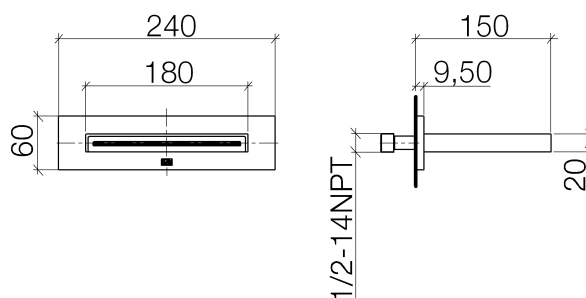

Product specifications

- **5 7/8" projection**
- Cover plate 9 1/2" x 2 3/8"
- 1/2" connection

Surfaces

- chrome 13415979-00
- matt platinum 13415979-06

Exploded assembly drawing

Order quantity

No.	Article number	Name	Installation quantity
1	09230105790	flow reducer	1
2	9024032130090	connection	1
3	09140313490	seal	1
4	0430310240190	fixing set	1
5	09179705990	holder	1
6	09311103690	pin	2
7	09311104090	pin	2
8	09240321490	nipple	2
9	092778031ff	rosette	1
10	091178003ff	spout	1
11	9029030590090	insert	1