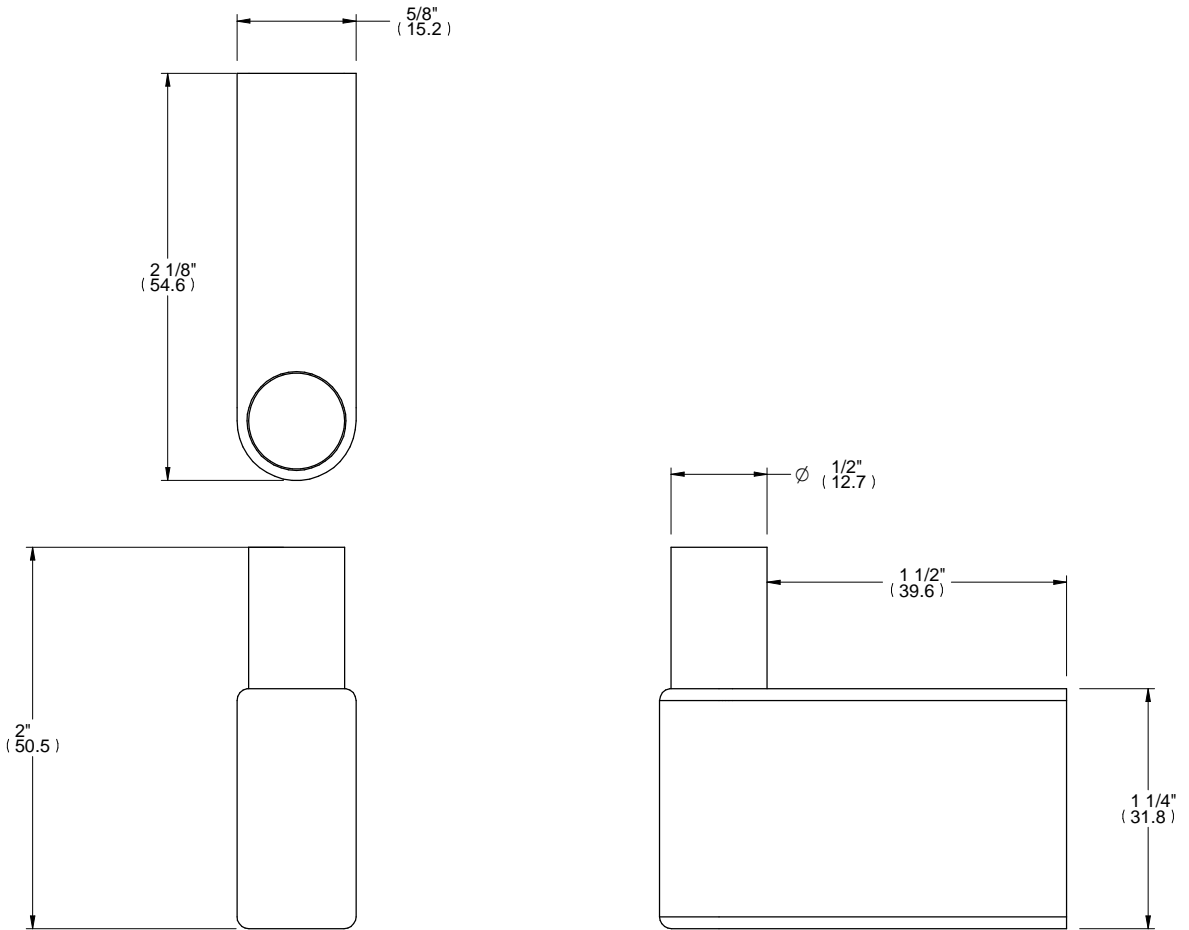

L1

ALTMANS RESERVES THE RIGHT TO MODIFY AND CHANGE SPECIFICATIONS AT ANY TIME. PLEASE VERIFY DIMENSIONS PRIOR TO INSTALLATION.

- Features**
- Available in All Finishes
  - Brass Construction
  - Wall Mounted Accessory

**Through-Hole Specifications**

DIMENSIONS SHOWN TO NEAREST 1/16"