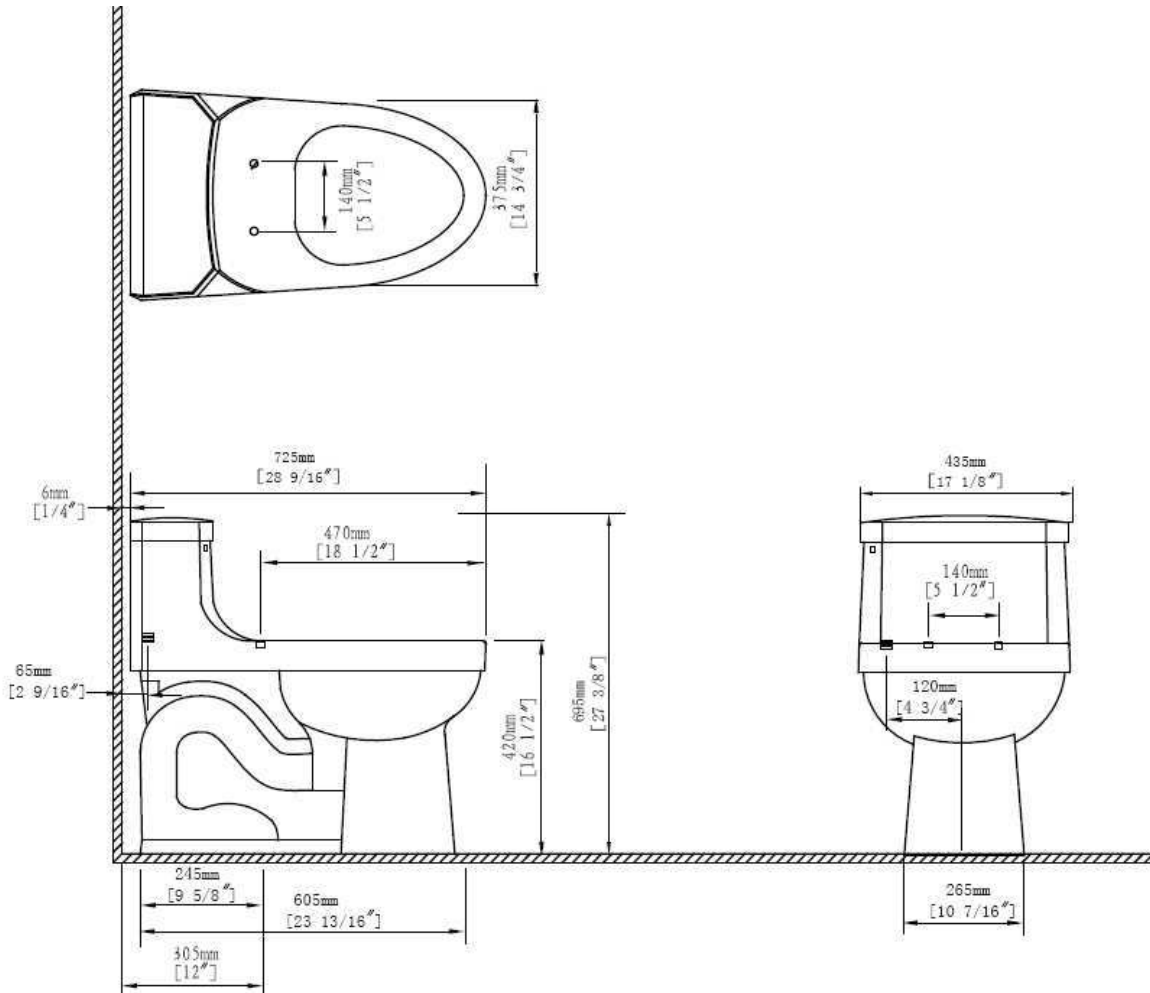

Chair-Height Elongated Bowl & Tank 6006.128

Technical information:

Fixture		Included components:	
Configuration	1PC Elongated bowl & tank	Bowl & Tank	6006.128.xx
Flushing volume	1.28 gpf / 4.8 lpf	Silent Close Seat	9400.490.xx
Passageway	2 1/8 "	Valve Kit	9400.506.00
Seat post hole centers	5 1/2 "	Trip Lever	9400.126.xx
Fixture	Weight	Bolt caps	9400.170.xx
Bowl & Tank	L 28 9/16" x W 14 3/4" x H 27 3/8"	Tank lid	6006.125.xx

Product diagram:

These measurements are subject of change or cancellation. No responsibility will be assumed for use of superseded or voided pages.