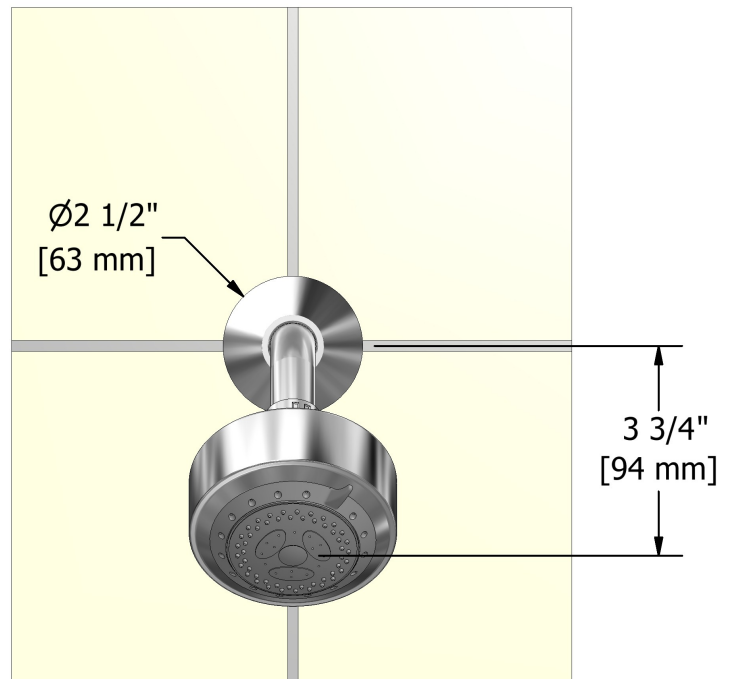

Sizes, models and finishes may differ from those presented.

Warranty

The Riobel inc. product carries a limited LIFETIME warranty on the finish Chrome, Gold (PVD), Brushed nickel (PVD), Night brushed (PVD), Polished nickel (PVD) and all working parts and is guaranteed from the initial date of purchase against all manufacturing defects. Other finished 1 year.

Customer Service

Ontario, West Canada : 888-287-5354 Quebec, Maritimes, United States : 866-473-8442