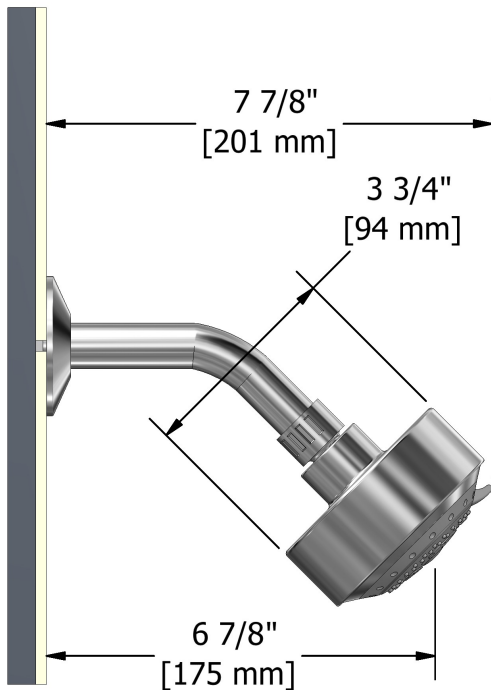

Sizes, models and finishes may differ from those presented.

Warranty

The Riobel inc. product carries a limited LIFETIME warranty on the finish Chrome, Gold (PVD), Brushed nickel (PVD), Night brushed (PVD), Polished nickel (PVD) and all working parts and is guaranteed from the initial date of purchase against all manufacturing defects. Other finished 1 year.

Customer Service

Ontario, West Canada : 888-287-5354 Quebec, Maritimes, United States : 866-473-8442