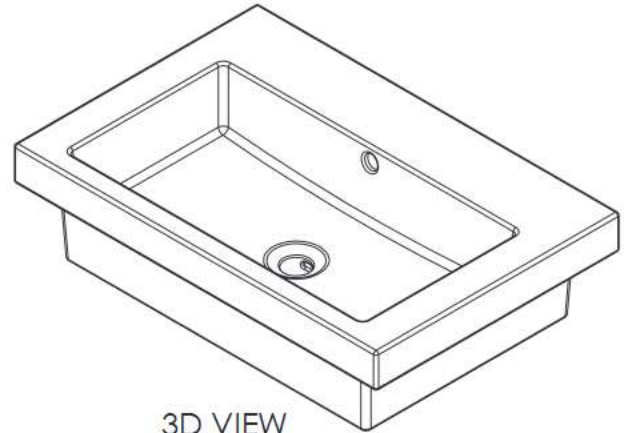

PS-187

FEATURES:

- * Sink Size: 26 3/4" x 18" x 7"
- * Material: Vitreous China
- * Counter Top Recessed Sink
- * Recommended Drain: DS-001
- * For Faucets With Overflow
- * For Use With Standard Pop Up Drain
- * Warranty: One Year Limited Warranty

CODES / STANDARDS APPLICABLE

- * CSA B45
- * ASME A112.19.2

TOP VIEW

FRONT VIEW

3D VIEW

SIDE VIEW

JOB INFORMATION:

Job Name _____
 Date Specified _____
 Contractor _____

* Specifications and drawings provided on this sheet are for illustration only. Cantrio Koncepts will not be held responsible for cutouts made without the actual product or product template.