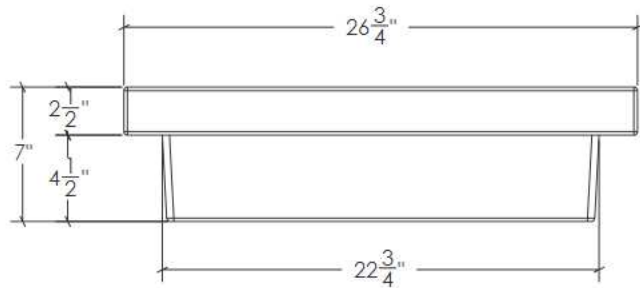

PS-187

FEATURES:

- * Sink Size: 26 3/4" x 18" x 7"
- * Material: Vitreous China
- * Counter Top Recessed Sink
- * Recommended Drain: DS-001
- * For Faucets With Overflow
- * For Use With Standard Pop Up Drain
- * Warranty: One Year Limited Warranty

CODES / STANDARDS APPLICABLE

- * CSA B45
- * ASME A112.19.2

TOP VIEW

FRONT VIEW

3D VIEW

SIDE VIEW

JOB INFORMATION:

Job Name _____
 Date Specified _____
 Contractor _____