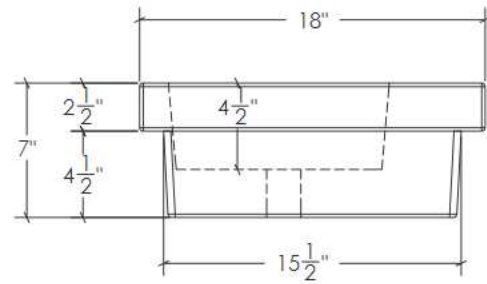

PS-187

FEATURES:

- * Sink Size: 26 3/4" x 18" x 7"
- * Material: Vitreous China
- * Counter Top Recessed Sink
- * Recommended Drain: DS-001
- * For Faucets With Overflow
- * For Use With Standard Pop Up Drain
- * Warranty: One Year Limited Warranty

CODES / STANDARDS APPLICABLE

- * CSA B45
- * ASME A112.19.2

TOP VIEW

FRONT VIEW

3D VIEW

SIDE VIEW

JOB INFORMATION:

Job Name _____
 Date Specified _____
 Contractor _____

* Specifications and drawings provided on this sheet are for illustration only. Cantrio Koncepts will not be held responsible for cutouts made without the actual product or product template.