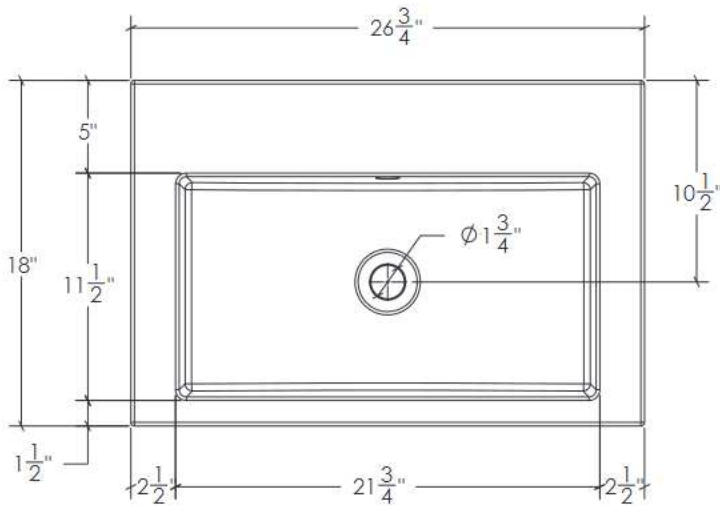

PS-187

FEATURES:

- * Sink Size: 26 3/4" x 18" x 7"
- * Material: Vitreous China
- * Counter Top Recessed Sink
- * Recommended Drain: DS-001
- * For Faucets With Overflow
- * For Use With Standard Pop Up Drain
- * Warranty: One Year Limited Warranty

CODES / STANDARDS APPLICABLE

- * CSA B45
- * ASME A112.19.2

TOP VIEW

FRONT VIEW

3D VIEW

SIDE VIEW

JOB INFORMATION:

Job Name _____
 Date Specified _____
 Contractor _____