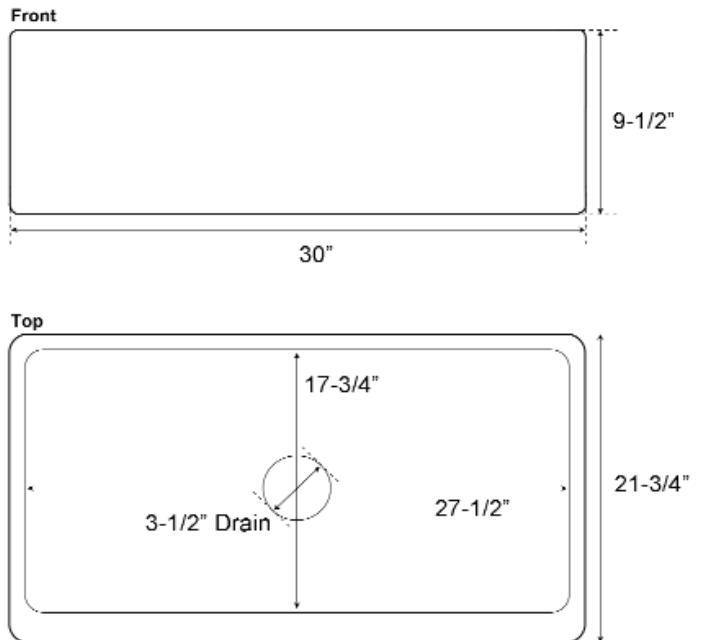

**30" AUSTIN SINGLE
BOWL FARMER SINK**

Cat. No
FSCSB3096

W: 30"
D: 21-3/4"
H: 9-1/2"

***Please do NOT cut hole without
template or actual product.**

Interior Dimensions:

Basin Interior: 27-1/2" W x 17-3/4" D
Basin depth: 8-3/4"

Features:

- ▶ Constructed of solid 16 gauge copper
- ▶ Smooth front
- ▶ Rounded interior corners easy for cleaning
- ▶ Sink bowl has no internal welds
- ▶ Sink bottom angled to drainage
- ▶ Accommodates 3-1/2" drain
- ▶ Patina applied to copper using French hot process
- ▶ Hand polished finish
- ▶ Copper is a living finish and will patina over time

Finish:

SAC Smooth Antique Copper

Dimensions of fixture are nominal and may vary within the range of tolerances established by ANSI Standard A112.19.2. Dimensions and specifications subject to change without notice.