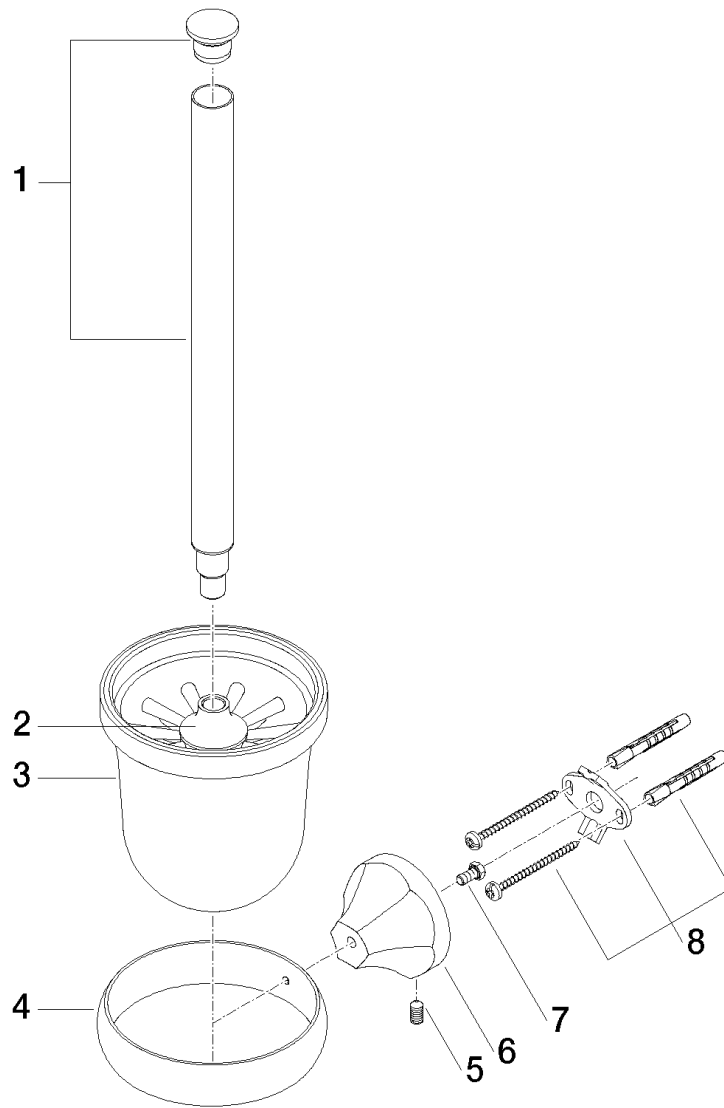

Product specifications

- Crystal brush container, frosted
- Width 4 3/8"
- Height 15 1/8"
- Flange \varnothing 2 3/8"
- 5 7/8" projection

Surfaces

- chrome 83900360-00
- chrome 83900360-00
- matt platinum 83900360-06
- matt platinum 83900360-06
- platinum 83900360-08
- platinum 83900360-08
- brass 83900360-09
- brass 83900360-09

Exploded assembly drawing

Order quantity

No.	Article number	Name	Installation quantity
1	90282253803ff	handle	1
2	08185060090	brush	1
3	08900400082	glass	1
4	081720605ff	holder	1
5	09311114490	pin	1
6	081736510ff	holder	1
7	09303009190	screw	1
8	0517207080090	fixing set	1