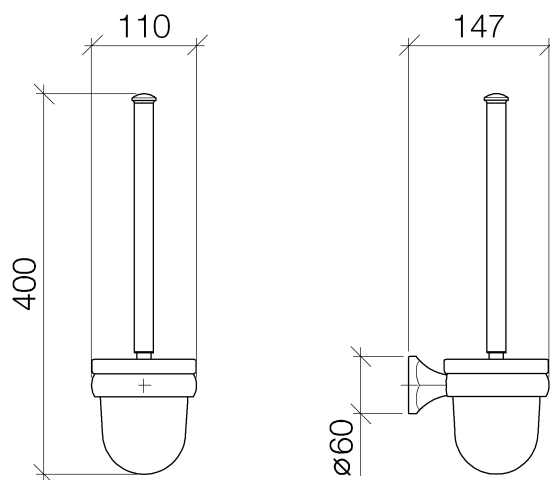

Product specifications

- Crystal brush container, frosted
- Width 4 3/8"
- Height 15 1/8"
- Flange \varnothing 2 3/8"
- 5 7/8" projection

Surfaces

- chrome 83900360-00
- chrome 83900360-00
- matt platinum 83900360-06
- matt platinum 83900360-06
- platinum 83900360-08
- platinum 83900360-08
- brass 83900360-09
- brass 83900360-09

Exploded assembly drawing

Order quantity

No.	Article number	Name	Installation quantity
1	90282253803ff	handle	1
2	08185060090	brush	1
3	08900400082	glass	1
4	081720605ff	holder	1
5	09311114490	pin	1
6	081736510ff	holder	1
7	09303009190	screw	1
8	0517207080090	fixing set	1