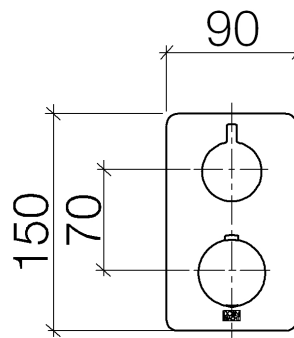

### Product specifications

#### Exposed trim parts only, rough to be ordered separately

- 2x sleeve with adapter, can be cut to length
  - 1/2" ceramic disc cartridge
  - Thermostat cartridge
  - Cover plate  $\varnothing$  5 7/8"
  - Cover plate 5 7/8" x 3 1/2"
  - Handle with lever
  - 2x mounting nut M 32 x 1
  - Temperature control handle with safety lock at 100 °F/ 38°C
  - max temperature can be set on the trim
- [ADA]

**Surfaces**

- chrome 36425710-000010
- chrome 36425710-000010
- matt platinum 36425710-060010
- matt platinum 36425710-060010

**Accessories required**

- Rough for concealed thermostat with integrated supply stops; 35426970
- Rough for concealed thermostat with integrated supply stops; 35426970

**Exploded assembly drawing**

**Order quantity**

<b>No.</b>	<b>Article number</b>	<b>Name</b>	<b>Installation quantity</b>
1	9090031660090	top	1
2	091212053ff	base	1
3	04290611100ff	spindle	1
4	09233002390	nut	2
5	09121200290	fixing cap	1
6	092067006ff	handle	1
7	04173300600ff	handle	1
8	092133010ff	handle	1
9	09160202790	spring	1
10	092033006ff	handle	1
11	093030159ff	screw	1
12	093030160ff	screw	1
13	09303012490	screw	1
14	09121205290	base	1
15	09121205490	base	1
16	09281015290	regulator	1
17	04290602400ff	spindle	1
18	091212051ff	base	1
19	09311113490	pin	1
20	091102246ff	plate	1
21	09303015790	screw	4
22	09300118890	disc	1
23	9030011900090	disc	1
24	09230112490	sleeve	2
25	09184007790	sleeve	2
26	09240425790	nut	2
27	0415020110090	cartridge	1
28	09281015190	regulator	1