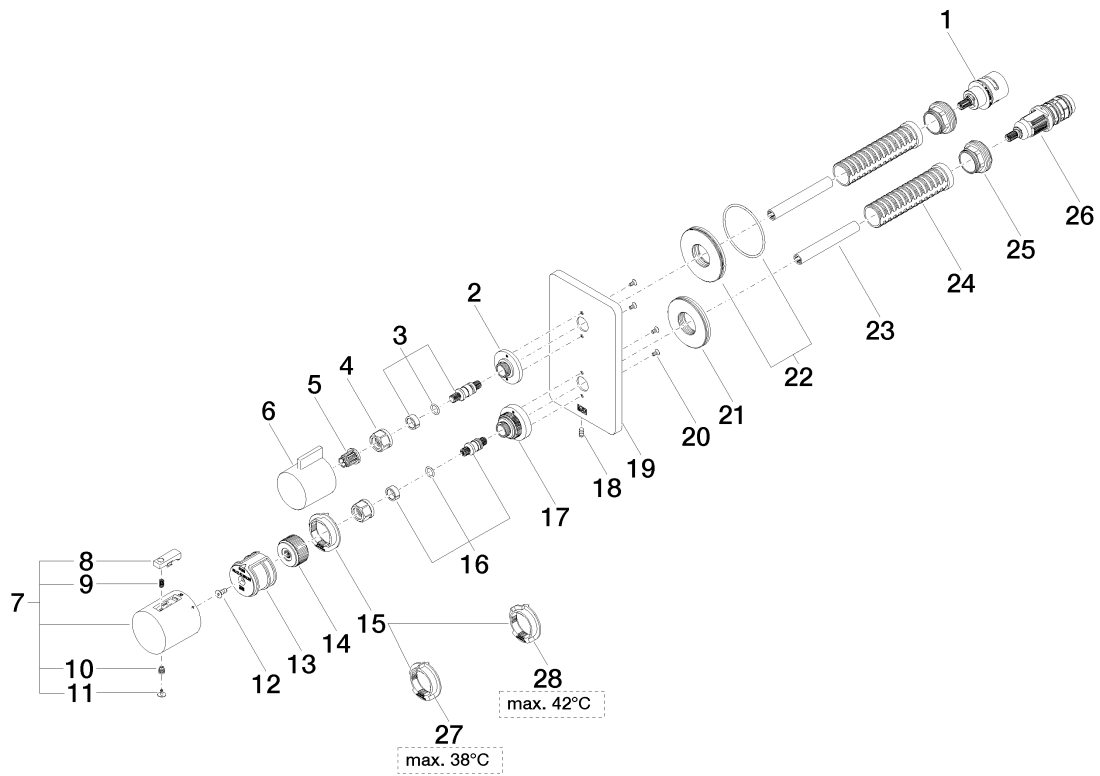

#### Exposed trim parts only, rough to be ordered separately

- 2x sleeve with adapter, can be cut to length
  - 1/2" ceramic disc cartridge
  - Thermostat cartridge
  - Cover plate  $\varnothing$  5 7/8"
  - Cover plate 5 7/8" x 3 1/2"
  - Handle with lever
  - 2x mounting nut M 32 x 1
  - Temperature control handle with safety lock at 100 °F/ 38°C
  - max temperature can be set on the trim
- [ADA]

**Surfaces**

- chrome 36425710-000010
- chrome 36425710-000010
- matt platinum 36425710-060010
- matt platinum 36425710-060010

**Accessories required**

- Rough for concealed thermostat with integrated supply stops; 35426970
- Rough for concealed thermostat with integrated supply stops; 35426970

**Exploded assembly drawing**

**Order quantity**

<b>No.</b>	<b>Article number</b>	<b>Name</b>	<b>Installation quantity</b>
1	9090031660090	top	1
2	091212053ff	base	1
3	04290611100ff	spindle	1
4	09233002390	nut	2
5	09121200290	fixing cap	1
6	092067006ff	handle	1
7	04173300600ff	handle	1
8	092133010ff	handle	1
9	09160202790	spring	1
10	092033006ff	handle	1
11	093030159ff	screw	1
12	093030160ff	screw	1
13	09303012490	screw	1
14	09121205290	base	1
15	09121205490	base	1
16	09281015290	regulator	1
17	04290602400ff	spindle	1
18	091212051ff	base	1
19	09311113490	pin	1
20	091102246ff	plate	1
21	09303015790	screw	4
22	09300118890	disc	1
23	9030011900090	disc	1
24	09230112490	sleeve	2
25	09184007790	sleeve	2
26	09240425790	nut	2
27	0415020110090	cartridge	1
28	09281015190	regulator	1