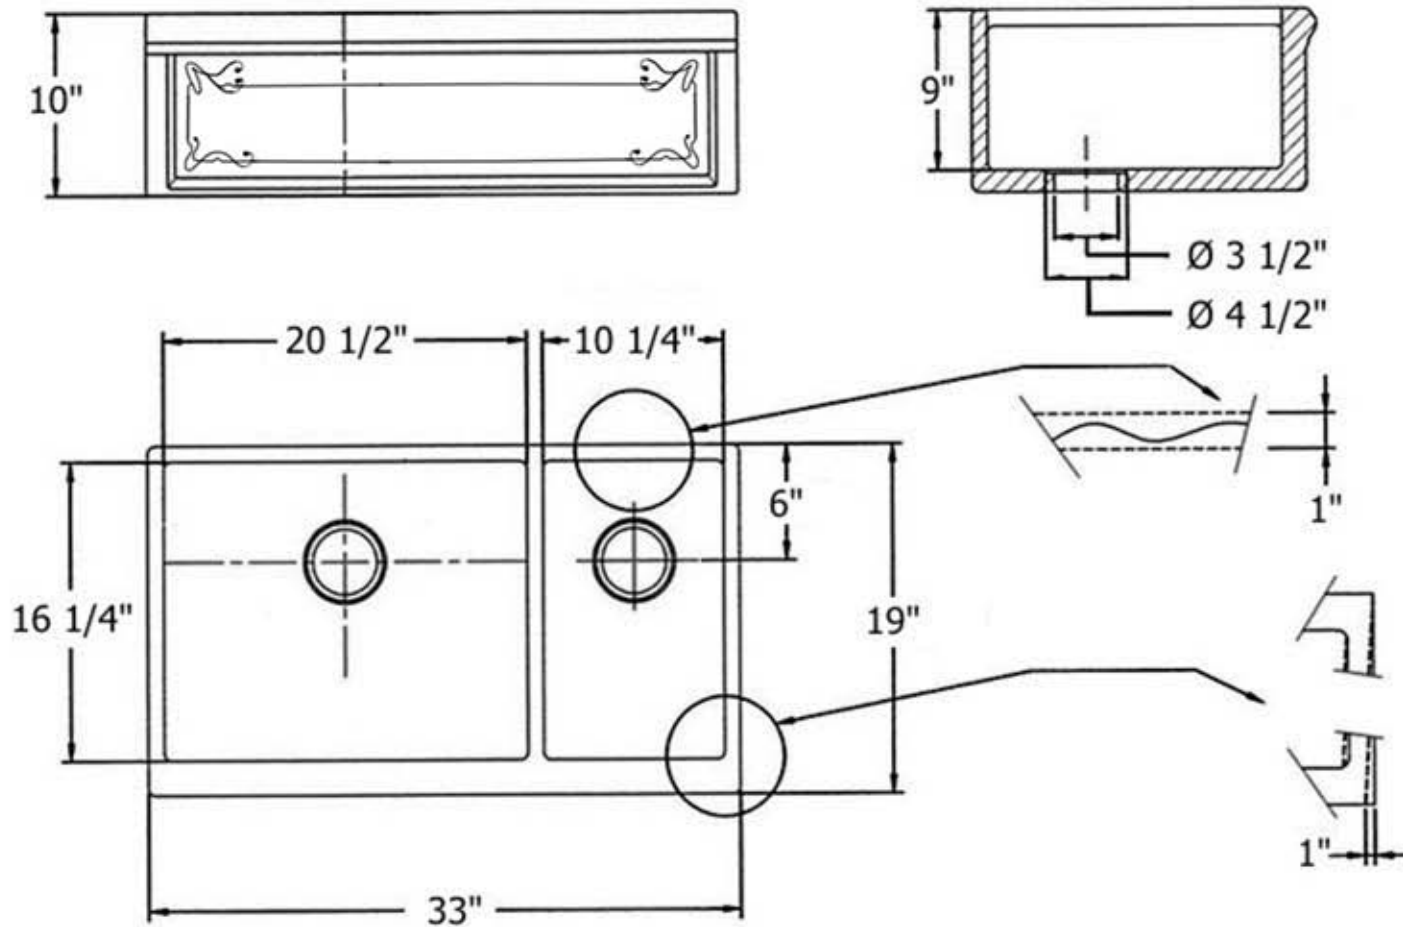

4615 - Art Nouveau Fireclay Double Farmhouse Sink

Note: Due to the nature of Fireclay, variations of up to 1/4" in size can occur. Cabinets and/or countertops should be cut to actual sink measurements after sink is on site.