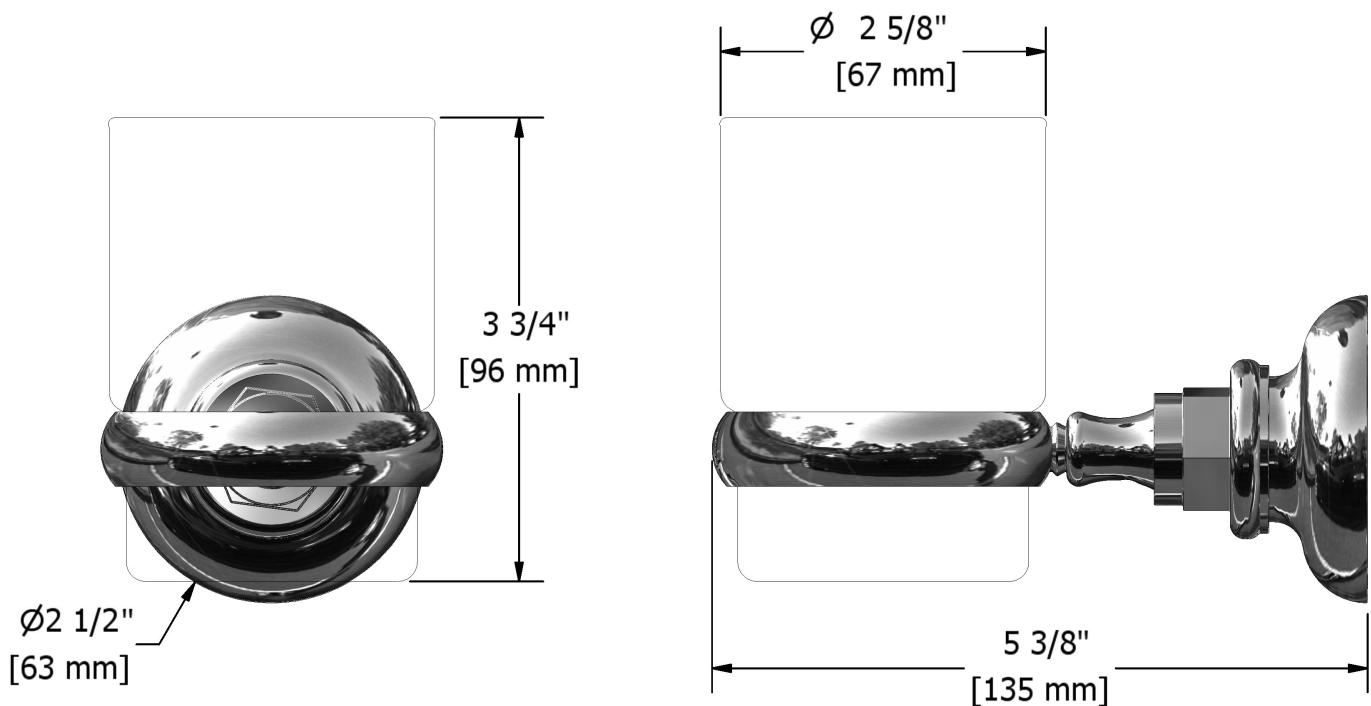

Glass holder
RO2XX

Specifications

Descriptions

- 4 anchorpoints
- Glass cup

Available colors

- C : Chrome
- BN : Brushed nickel (PVD)
- PN : Polished nickel (PVD)

Sizes, models and finishes may differ from thoses presented.