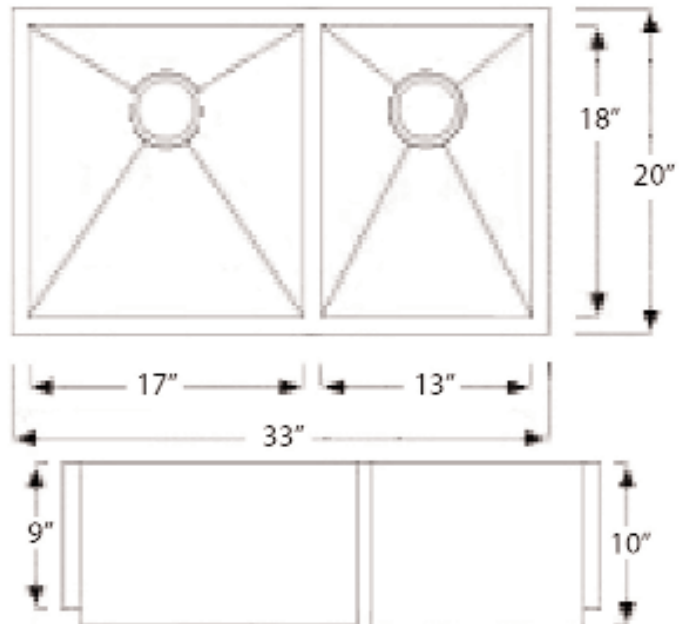

33" CORIANDER DOUBLE BOWL FARMER SINK

Cat. No
FSSDB2522-SS

W: 33"
D: 20"
H: 10"

Features:

- ▶ Solid 16 gauge, 304 grade metal construction
- ▶ Tight radius corners
- ▶ Easy maintenance with matte finish
- ▶ Mounting clips included
- ▶ Template is included
- ▶ Insulated for sound reduction
- ▶ Rim width is 1-1/8"
- ▶ Drain is 3-1/2"
- ▶ 60/40 offset

Compliance Certification
Meets or exceeds the following specifications: ASME A112.19.3-2001 for Stainless Steel.

***Please do NOT cut hole without template or actual product.**

Interior Dimensions:

Large

Basin Interior: 17" W x 18" D
Basin Depth: 9-1/2"

Small

Basin Interior: 13" W x 18" D
Basin Depth: 9-1/2"

Dimensions of fixture are nominal and may vary within the range of tolerances established by ANSI Standard A112.19.2. Dimensions and specifications subject to change without notice.