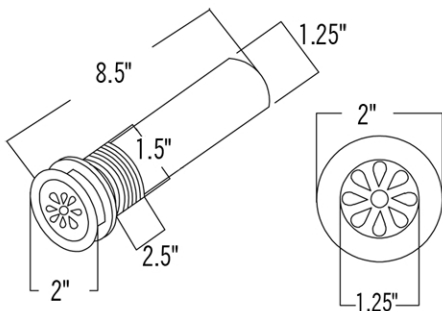

DESCRIPTION: Wine Barrel Vanity Package

PACKAGE INCLUDES THE FOLLOWING ITEMS:

- * Wine Barrel Vanity / Natural Finish
- * Surface Mount 17" Oval Copper Sink / ORB Finish (Model# L017RDB)
- * Non-overflow Teardrop Grid Drain / ORB Finish (Model# D-207ORB)
- * Copper Sink Wax (Model# W900-ORB)

** ORB: Oil Rubbed Bronze*

FRONT VIEW

FRONT DOORS

BACK VIEW

P-Trap outlet should be 13" to 21" from the ground

DESCRIPTION: Wine Barrel Vanity Package

PACKAGE INCLUDES THE FOLLOWING ITEMS:

- * Wine Barrel Vanity / Natural Finish
- * Surface Mount 17" Oval Copper Sink / ORB Finish (Model# L017RDB)
- * Non-overflow Teardrop Grid Drain / ORB Finish (Model# D-207ORB)
- * Copper Sink Wax (Model# W900-ORB)

* ORB: Oil Rubbed Bronze

COPPER SINK DETAILS (Model# L017RDB)

- * 17" Oval Self Rimming Hammered Copper Sink
- * Outer Dimensions: 17" x 13" x 5"
- * Inner Dimensions: 15" x 11" x 5"
- * Rim: Rolled
- * Drain Opening Size: 1.5"
- * IAPMO / cUPC Listed

DRAIN DETAILS (Model# D-207ORB)

- * 1.5" Non-Overflow Grid Bathroom Sink Drain
- * Design: Teardrop Grid
- * Upper Flange Dimension: 2.125"
- * Material: Solid Brass

COPPER SINK WAX DETAILS (Model# W900-ORB)