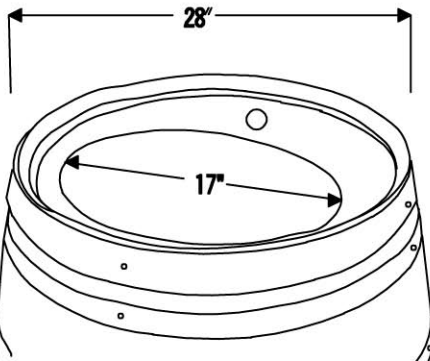

DESCRIPTION: Wine Barrel Vanity Package

PACKAGE INCLUDES THE FOLLOWING ITEMS:

- * Wine Barrel Vanity / Natural Finish
- * Surface Mount 17" Oval Copper Sink / ORB Finish (Model# L017RDB)
- * Non-overflow Teardrop Grid Drain / ORB Finish (Model# D-207ORB)
- * Copper Sink Wax (Model# W900-ORB)

** ORB: Oil Rubbed Bronze*

FRONT VIEW

FRONT DOORS

BACK VIEW

P-Trap outlet should be 13" to 21" from the ground

DESCRIPTION: Wine Barrel Vanity Package

PACKAGE INCLUDES THE FOLLOWING ITEMS:

- * Wine Barrel Vanity / Natural Finish
- * Surface Mount 17" Oval Copper Sink / ORB Finish (Model# L017RDB)
- * Non-overflow Teardrop Grid Drain / ORB Finish (Model# D-207ORB)
- * Copper Sink Wax (Model# W900-ORB)

* ORB: Oil Rubbed Bronze

COPPER SINK DETAILS (Model# L017RDB)

- * 17" Oval Self Rimming Hammered Copper Sink
- * Outer Dimensions: 17" x 13" x 5"
- * Inner Dimensions: 15" x 11" x 5"
- * Rim: Rolled
- * Drain Opening Size: 1.5"
- * IAPMO / cUPC Listed

DRAIN DETAILS (Model# D-207ORB)

- * 1.5" Non-Overflow Grid Bathroom Sink Drain
- * Design: Teardrop Grid
- * Upper Flange Dimension: 2.125"
- * Material: Solid Brass

COPPER SINK WAX DETAILS (Model# W900-ORB)