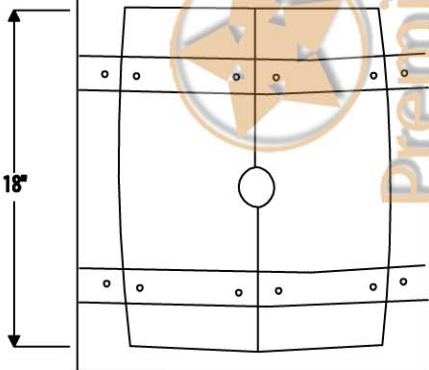

DESCRIPTION: Wine Barrel Vanity Package

PACKAGE INCLUDES THE FOLLOWING ITEMS:

- * Wine Barrel Vanity / Natural Finish
- * Surface Mount 17" Oval Copper Sink / ORB Finish (Model# L017RDB)
- * Non-overflow Teardrop Grid Drain / ORB Finish (Model# D-207ORB)
- * Copper Sink Wax (Model# W900-ORB)

** ORB: Oil Rubbed Bronze*

FRONT VIEW

FRONT DOORS

BACK VIEW

P-Trap outlet should be 13" to 21" from the ground

DESCRIPTION: Wine Barrel Vanity Package

PACKAGE INCLUDES THE FOLLOWING ITEMS:

- * Wine Barrel Vanity / Natural Finish
- * Surface Mount 17" Oval Copper Sink / ORB Finish (Model# L017RDB)
- * Non-overflow Teardrop Grid Drain / ORB Finish (Model# D-207ORB)
- * Copper Sink Wax (Model# W900-ORB)

* ORB: Oil Rubbed Bronze

COPPER SINK DETAILS (Model# L017RDB)

- * 17" Oval Self Rimming Hammered Copper Sink
- * Outer Dimensions: 17" x 13" x 5"
- * Inner Dimensions: 15" x 11" x 5"
- * Rim: Rolled
- * Drain Opening Size: 1.5"
- * IAPMO / cUPC Listed

DRAIN DETAILS (Model# D-207ORB)

- * 1.5" Non-Overflow Grid Bathroom Sink Drain
- * Design: Teardrop Grid
- * Upper Flange Dimension: 2.125"
- * Material: Solid Brass

COPPER SINK WAX DETAILS (Model# W900-ORB)