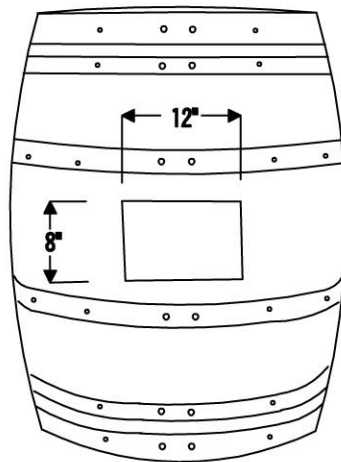

DESCRIPTION: Wine Barrel Vanity Package

PACKAGE INCLUDES THE FOLLOWING ITEMS:

- * Wine Barrel Vanity / Natural Finish
- * Surface Mount 17" Oval Copper Sink / ORB Finish (Model# L017RDB)
- * Non-overflow Teardrop Grid Drain / ORB Finish (Model# D-207ORB)
- * Copper Sink Wax (Model# W900-ORB)

** ORB: Oil Rubbed Bronze*

FRONT VIEW

FRONT DOORS

BACK VIEW

P-Trap outlet should be 13" to 21" from the ground

DESCRIPTION: Wine Barrel Vanity Package

PACKAGE INCLUDES THE FOLLOWING ITEMS:

- * Wine Barrel Vanity / Natural Finish
- * Surface Mount 17" Oval Copper Sink / ORB Finish (Model# L017RDB)
- * Non-overflow Teardrop Grid Drain / ORB Finish (Model# D-207ORB)
- * Copper Sink Wax (Model# W900-ORB)

* ORB: Oil Rubbed Bronze

COPPER SINK DETAILS (Model# L017RDB)

- * 17" Oval Self Rimming Hammered Copper Sink
- * Outer Dimensions: 17" x 13" x 5"
- * Inner Dimensions: 15" x 11" x 5"
- * Rim: Rolled
- * Drain Opening Size: 1.5"
- * IAPMO / cUPC Listed

DRAIN DETAILS (Model# D-207ORB)

- * 1.5" Non-Overflow Grid Bathroom Sink Drain
- * Design: Teardrop Grid
- * Upper Flange Dimension: 2.125"
- * Material: Solid Brass

COPPER SINK WAX DETAILS (Model# W900-ORB)