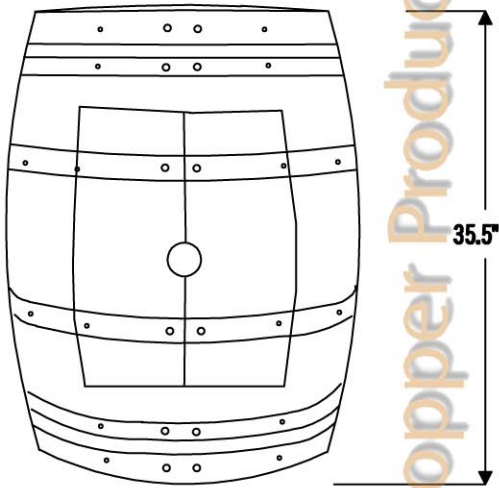

DESCRIPTION: Wine Barrel Vanity Package

PACKAGE INCLUDES THE FOLLOWING ITEMS:

- * Wine Barrel Vanity / Natural Finish
- * Surface Mount 17" Oval Copper Sink / ORB Finish (Model# L017RDB)
- * Non-overflow Teardrop Grid Drain / ORB Finish (Model# D-207ORB)
- * Copper Sink Wax (Model# W900-ORB)

** ORB: Oil Rubbed Bronze*

FRONT VIEW

FRONT DOORS

BACK VIEW

P-Trap outlet should be 13" to 21" from the ground

DESCRIPTION: Wine Barrel Vanity Package

PACKAGE INCLUDES THE FOLLOWING ITEMS:

- * Wine Barrel Vanity / Natural Finish
- * Surface Mount 17" Oval Copper Sink / ORB Finish (Model# L017RDB)
- * Non-overflow Teardrop Grid Drain / ORB Finish (Model# D-207ORB)
- * Copper Sink Wax (Model# W900-ORB)

* ORB: Oil Rubbed Bronze

COPPER SINK DETAILS (Model# L017RDB)

- * 17" Oval Self Rimming Hammered Copper Sink
- * Outer Dimensions: 17" x 13" x 5"
- * Inner Dimensions: 15" x 11" x 5"
- * Rim: Rolled
- * Drain Opening Size: 1.5"
- * IAPMO / cUPC Listed

DRAIN DETAILS (Model# D-207ORB)

- * 1.5" Non-Overflow Grid Bathroom Sink Drain
- * Design: Teardrop Grid
- * Upper Flange Dimension: 2.125"
- * Material: Solid Brass

COPPER SINK WAX DETAILS (Model# W900-ORB)