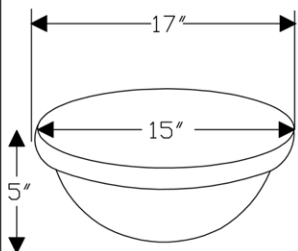

DESCRIPTION: Wine Barrel Vanity Package

PACKAGE INCLUDES THE FOLLOWING ITEMS:

- * Wine Barrel Vanity / Natural Finish
- * Surface Mount 17" Oval Copper Sink / ORB Finish (Model# L017RDB)
- * Non-overflow Teardrop Grid Drain / ORB Finish (Model# D-207ORB)
- * Copper Sink Wax (Model# W900-ORB)

** ORB: Oil Rubbed Bronze*

FRONT VIEW

FRONT DOORS

BACK VIEW

P-Trap outlet should be 13" to 21" from the ground

DESCRIPTION: Wine Barrel Vanity Package

PACKAGE INCLUDES THE FOLLOWING ITEMS:

- * Wine Barrel Vanity / Natural Finish
- * Surface Mount 17" Oval Copper Sink / ORB Finish (Model# L017RDB)
- * Non-overflow Teardrop Grid Drain / ORB Finish (Model# D-207ORB)
- * Copper Sink Wax (Model# W900-ORB)

* ORB: Oil Rubbed Bronze

COPPER SINK DETAILS (Model# L017RDB)

- * 17" Oval Self Rimming Hammered Copper Sink
- * Outer Dimensions: 17" x 13" x 5"
- * Inner Dimensions: 15" x 11" x 5"
- * Rim: Rolled
- * Drain Opening Size: 1.5"
- * IAPMO / cUPC Listed

DRAIN DETAILS (Model# D-207ORB)

- * 1.5" Non-Overflow Grid Bathroom Sink Drain
- * Design: Teardrop Grid
- * Upper Flange Dimension: 2.125"
- * Material: Solid Brass

COPPER SINK WAX DETAILS (Model# W900-ORB)