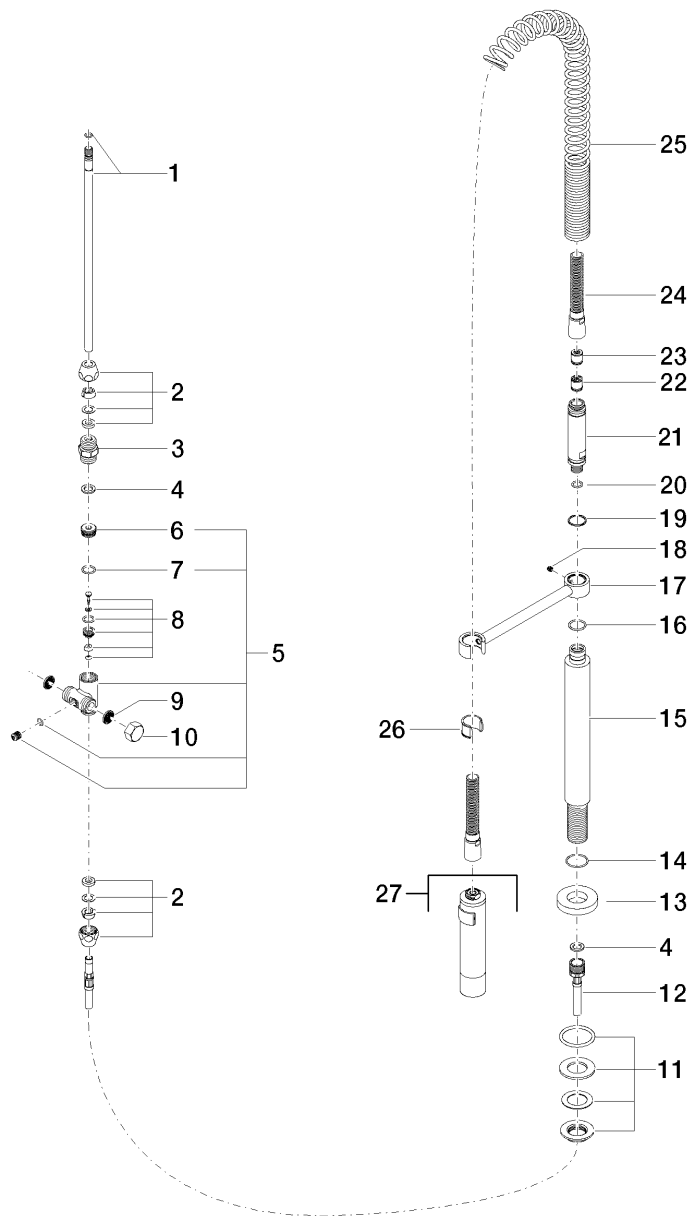

### Product specifications

- 26 1/8" approximate height of Profi spray
- Automatic diverter
- Hand spray arm can be pivoted and locked into place
- Can be installed with or without flange
- Flange diameter 2 1/8"
- Hand spray with descaling system designed to be combined with fittings of the TARA ULTRA, ELIO and META 02 series
- Internal backflow preventer.

### Surfaces

- chrome 27789970-000010
- matt platinum 27789970-060010

**Exploded assembly drawing**

**Order quantity**

<b>No.</b>	<b>Article number</b>	<b>Name</b>	<b>Installation quantity</b>
1	0424020461090	pipe	1
2	04233004000ff	threaded connector	2
3	0924031681090	nipple	1
4	09142000290	seal	2
5	0417090461090	diverter	1
6	0924041121090	nipple	1
7	09141003390	seal	1
8	0421100311090	diverter	1
9	09230103990	insert	2
10	0421020060092	cap	1
11	0423100040390	fixing set	1
12	09300406790	hose	1
13	092810064ff	rosette	1
14	09141012090	seal	1
15	09111006610ff	connection	1
16	09141003190	seal	1
17	04172001400ff	holder	1
18	09311104990	pin	1
19	09141501290	ring	1
20	09141000390	seal	1
21	09300106710ff	adaptor	1
22	09230104090	back-flow preventer	1
23	09230104790	back-flow preventer	1
24	093002065ff	hose	1
25	09160203490	spring	1
26	09184003590	sleeve	1
27	04121109410ff	shower	1