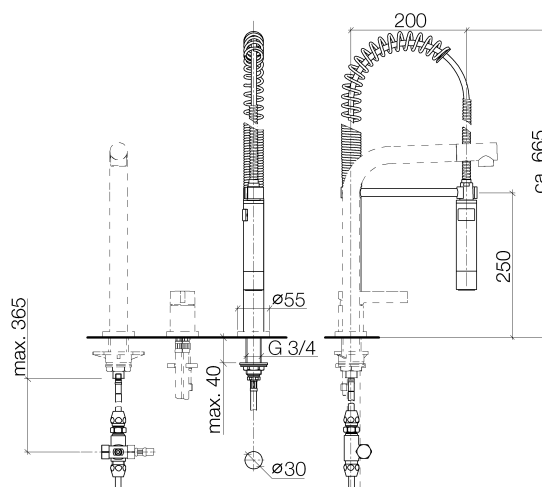

### Product specifications

- 26 1/8" approximate height of Profi spray
- Automatic diverter
- Hand spray arm can be pivoted and locked into place
- Can be installed with or without flange
- Flange diameter 2 1/8"
- Hand spray with descaling system designed to be combined with fittings of the TARA ULTRA, ELIO and META 02 series
- Internal backflow preventer.

### Surfaces

- chrome 27789970-000010
- matt platinum 27789970-060010

**Exploded assembly drawing**

**Order quantity**

<b>No.</b>	<b>Article number</b>	<b>Name</b>	<b>Installation quantity</b>
1	0424020461090	pipe	1
2	04233004000ff	threaded connector	2
3	0924031681090	nipple	1
4	09142000290	seal	2
5	0417090461090	diverter	1
6	0924041121090	nipple	1
7	09141003390	seal	1
8	0421100311090	diverter	1
9	09230103990	insert	2
10	0421020060092	cap	1
11	0423100040390	fixing set	1
12	09300406790	hose	1
13	092810064ff	rosette	1
14	09141012090	seal	1
15	09111006610ff	connection	1
16	09141003190	seal	1
17	04172001400ff	holder	1
18	09311104990	pin	1
19	09141501290	ring	1
20	09141000390	seal	1
21	09300106710ff	adaptor	1
22	09230104090	back-flow preventer	1
23	09230104790	back-flow preventer	1
24	093002065ff	hose	1
25	09160203490	spring	1
26	09184003590	sleeve	1
27	04121109410ff	shower	1