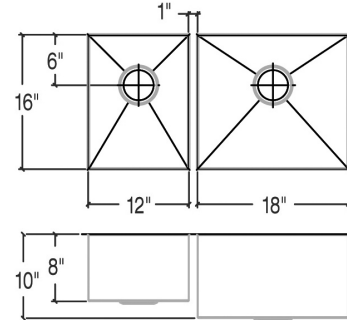

003649 UrbanEdge®

Project name: _____

Specifier: _____ Contractor: _____

Features

- Handcrafted in Canada using recycled American stainless steel
- Commercial grade
- 16 ga material thickness
- Corrosion resistant 304 series stainless steel (18/10)
- Elegant no. 4 brushed finish (appliance finish)
- Highly efficient sound deadening pads
- Practical flat sink bottom and straight bowl sides
- Stylish and functional bowl bottom grooves
- Optional in-bowl storage drawer
- Rear 3 1/2" drain placement
- Limited lifetime warranty

Sink dimensions

Model	Overall	Bowls	Depth	Cabinet Size*	Drain
003649	32" x 17 1/2"	LH 12" x 16" RH 18" x 16"	8" 10"	36"	3 1/2"
003658	32" x 17 1/2"	LH 18" x 16" RH 12" x 16"	10" 8"	36"	3 1/2"
003677	32" x 17 1/2"	LH 18" x 16" RH 12" x 16"	8" 8"	36"	3 1/2"
003678	32" x 17 1/2"	LH 12" x 16" RH 18" x 16"	8" 8"	36"	3 1/2"

* Cabinet Size is the Recommended Cabinet Size

Product specifications

Sink type to be undermount double bowl. Sink to be handcrafted from a single sheet of 16 ga stainless steel having 18/10 chrome/nickel content and a no.4 brushed finish. Sink to feature bowl bottom grooves, rear 3 1/2" drain placement and sound deadening pads. Sink overall dimensions to be 32" left-to-right and 17 1/2" front-to-back. LH Bowl dimensions to be 12" left-to-right and 16" front-to-back. RH Bowl dimensions to be 18" left-to-right and 16" front-to-back. Sink to feature 0mm radius corners. Sink to be Julien UrbanEdge® collection model 003649 with bowl depth of 8" on LH bowl and 10" on RH bowl.