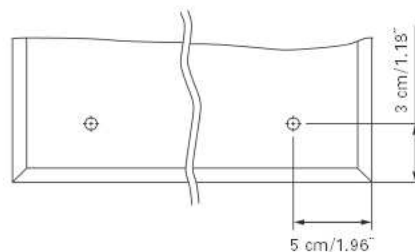

Socket
Prise de courant

Installation support
Support de montage

Fastening hole below
Trous de fixation en bas

Aluminium case
2 fluorescent lamps T5 14 watt self-ballasted lamp
2 sockets
3 adjustable glass trays per shelf
1 cosmetic box, 1 cosmetic mirror