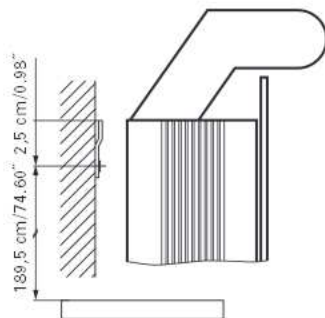

Made in Switzerland
#205-2999 Underhill Avenue, Burnaby, BC V5A 3C2, Canada
www.sidler-international.com

IP 24

European protection class similar to NEMA 3R
Marque déposée européenne similaire NEMA 3R

Electrical connection
Raccord électrique

Socket
Prise de courant

Installation support
Support de montage

Fastening hole below
Trous de fixation en bas

Aluminium case
2 fluorescent lamps T5 14 watt self-ballasted lamp
2 sockets
3 adjustable glass trays per shelf
1 cosmetic box, 1 cosmetic mirror