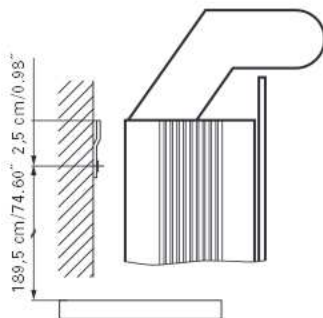

axara

SIDLER

Edition
Edition

08-2011

Mirror cabinet
Armoire de toilette

AX 1/60/L CL

SIDLER No.: 1'106'010 anodized / anodisé
1'106'015 white / blanche

SIDLER International Ltd.

Made in Switzerland
#205-2999 Underhill Avenue, Burnaby, BC V5A 3C2, Canada
www.sidler-international.com

IP 24

European protection class
similar to NEMA 3R
Marque déposée
européenne similaire
NEMA 3R

Electrical connection
Raccord électrique

Socket
Prise de courant

Installation support
Support de montage

Fastening hole below
Trous de fixation en bas

Aluminium case
Hinge on the left
1 fluo compact lamp 24 watt
self-ballasted lamp
1 socket
3 adjustable glass trays
1 cosmetic box, 1 cosmetic mirror