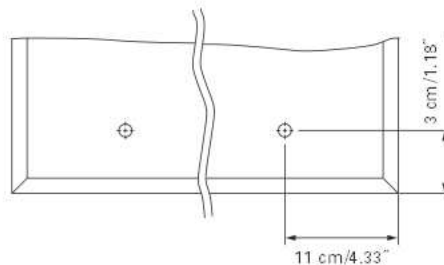

Socket
Prise de courant

Installation support
Support de montage

Fastening hole below
Trous de fixation en bas

Aluminium case
Hinge on the left
1 fluo compact lamp 24 watt
self-ballasted lamp
1 socket
3 adjustable glass trays
1 cosmetic box, 1 cosmetic mirror