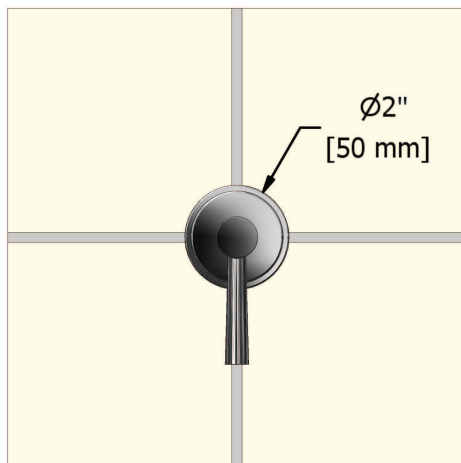

Sizes, models and finishes may differ from those presented.

Warranty

The Riobel inc. product carries a limited LIFETIME warranty on the finish Chrome, Gold (PVD), Brushed nickel (PVD), Night brushed (PVD), Polished nickel (PVD) and all working parts and is guaranteed from the initial date of purchase against all manufacturing defects. Other finished 1 year.

Customer Service

Ontario, West Canada : 888-287-5354 Quebec, Maritimes, United States : 866-473-8442