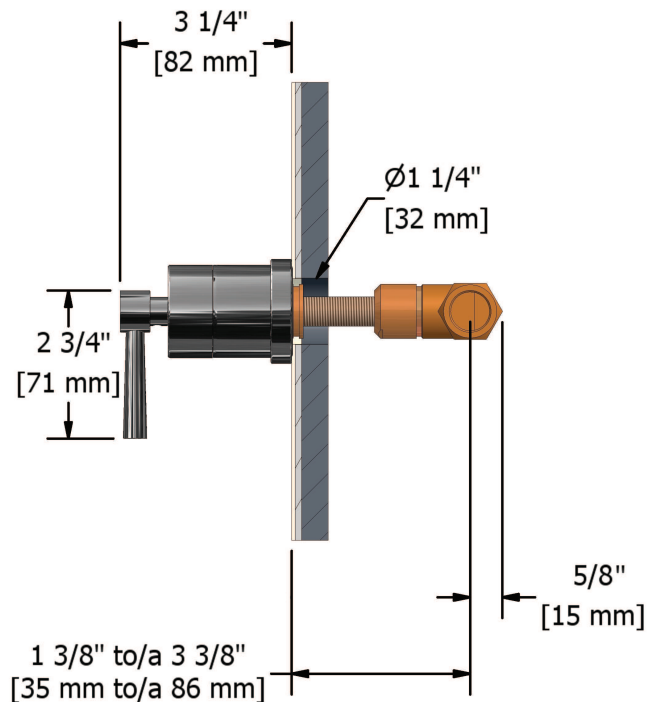

1/2" shut-off valve
PATM20LXX

Specifications

Descriptions

- 1/2" inlet female NPT
- 1/2" ceramic cartridge

Available colors

- C : Chrome
- BN : Brushed nickel (PVD)
- PN : Polished nickel (PVD)

Cartridges

- 401-451

Certifications

- CSA B125.1
- ASME A112.18.1
- CMR248 Approval

Sizes, models and finishes may differ from those presented.

Warranty

The Riobel inc. product carries a limited LIFETIME warranty on the finish Chrome, Gold (PVD), Brushed nickel (PVD), Night brushed (PVD), Polished nickel (PVD) and all working parts and is guaranteed from the initial date of purchase against all manufacturing defects. Other finished 1 year.