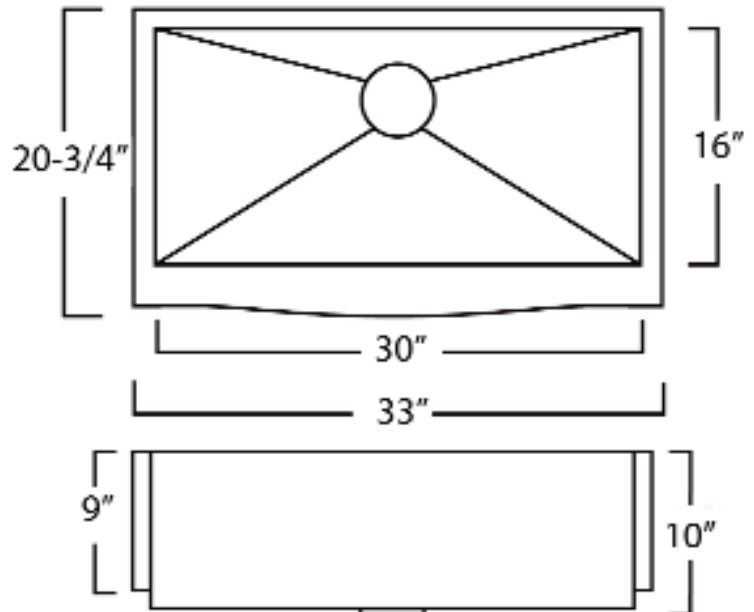

**33" BREMEN SINGLE  
BOWL FARMER SINK**

Cat. No  
FSSSB2036-SS

W: 33"  
D: 20-3/4"  
H: 10"

**Features:**

- ▶ Solid 16 gauge, 304 grade metal construction
- ▶ Tight radius corners
- ▶ Easy maintenance with matte finish
- ▶ Mounting clips included
- ▶ Template is included
- ▶ Insulated for sound reduction
- ▶ Rim width is 1-1/2"
- ▶ Drain is 3-1/2"

**Compliance Certification**  
Meets or exceeds the following  
specifications: ASME  
A112.19.3-2001 for Stainless Steel.

**\*Please do NOT cut hole without  
template or actual product.**

**Interior Dimensions:**

Basin Interior: 30"W x 16"D  
Basin Depth: 9-1/2"

Dimensions of fixture are nominal and may vary within the range of tolerances established by ANSI Standard A112.19.2. Dimensions and specifications subject to change without notice.