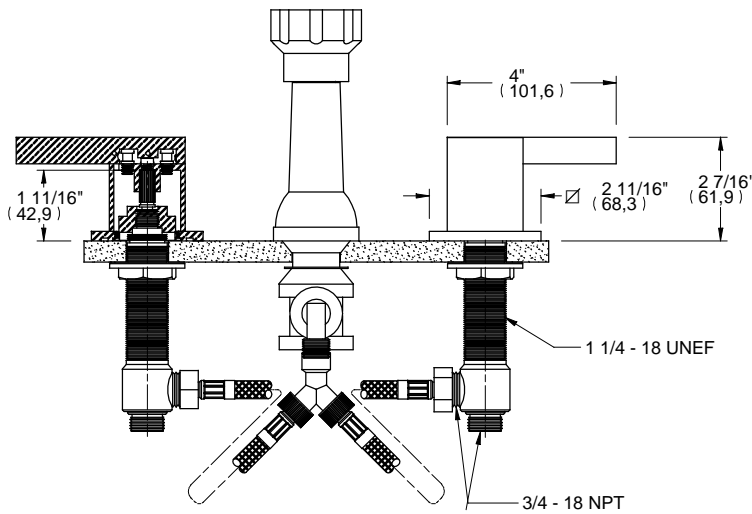

L1

ALTMANS RESERVES THE RIGHT TO MODIFY AND CHANGE SPECIFICATIONS AT ANY TIME. PLEASE VERIFY DIMENSIONS PRIOR TO INSTALLATION.

- Features**
- Available in All Finishes
 - Brass Construction
 - 1/4 Turn Ceramic Disc Cartridge

Through-Hole Specifications
All Holes 1 1/2" Max.

DIMENSIONS SHOWN TO NEAREST 1/16"