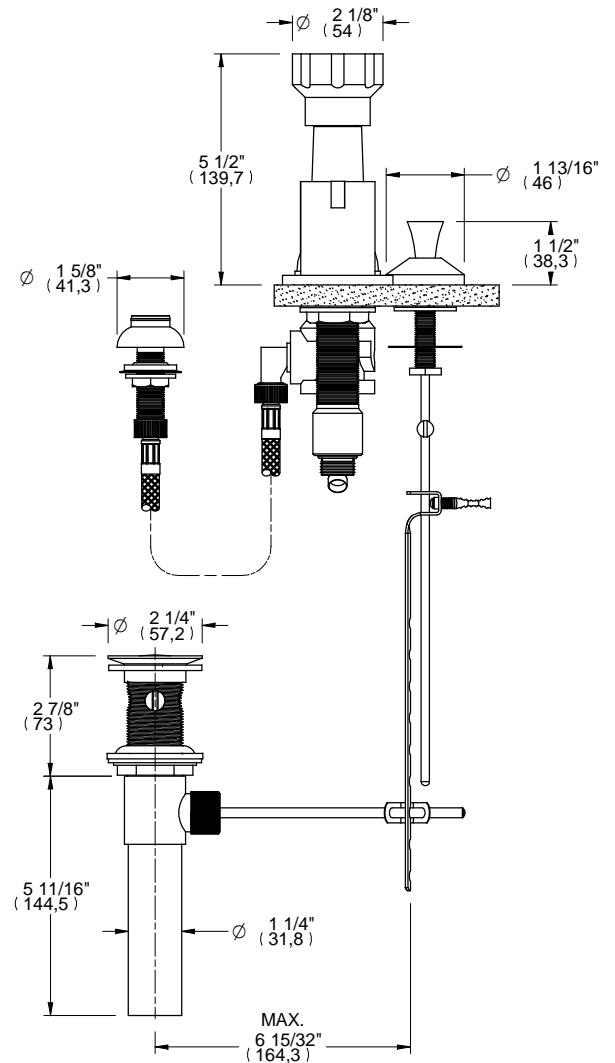

L1

ALTMANS RESERVES THE RIGHT TO MODIFY AND CHANGE SPECIFICATIONS AT ANY TIME. PLEASE VERIFY DIMENSIONS PRIOR TO INSTALLATION.

- Features**
- Available in All Finishes
 - Brass Construction
 - 1/4 Turn Ceramic Disc Cartridge

Through-Hole Specifications
All Holes 1 1/2" Max.

DIMENSIONS SHOWN TO NEAREST 1/16"