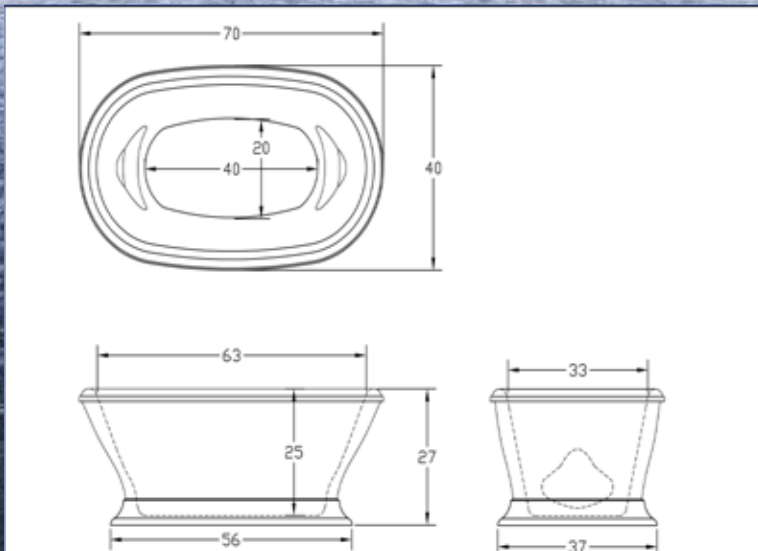

Model	AC	A	B	C	D	E	F
7040	√	70"	40"	12 3/4"	35"	4"	4"
	G	H	I	J	K	L	M
	2 5/8"	28 1/4"	25"	N/A	62"	42"	32"
	N	O	P	Q	R	S	
	21"	55"	N/A	37"	N/A	N/A	
Water Cap.(empty)				Water Cap. (w/bather)			
122 gal.				107 gal.