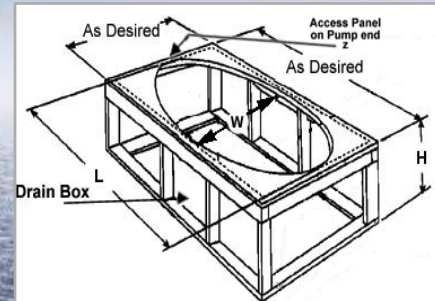

RENOIR- DROP-IN

MaestroTub – construction features:

- Acrylic models finished in 1/8" thick layer of deep lustrous acrylic.
- Extra thick reinforced fiberglass.
- Smooth anti-slip bottom
- Foam Fill sound insulator
- Integral waste & overflow
- 8 Fully directional adjustable PVC jets
- Anti-vortex safety suction.
- Color matched system trim
- HydroOzone ozone sanitation system
- Rigid PVC piping
- Pre-wired pump on pump platform (standard pup location only)
- Self draining pump and system
- Soft Touch electronic on/off control with 30-min. integral timer
- Integral E-Z Level platform facilitates installation
- Must be set in Mortar Base

The Green Company

Framing Dimension

Tub Opening Dimension

(L)ength	(W)idth	(H)eight
68"	38"	23 1/4"

*Disclaimer: Certain options or altering the pump/blower location may cause the pump/blower to extend beyond the tub decking.
 For cutout dimensions wait for unit to arrive.
 All specifications subject to change without notice.*