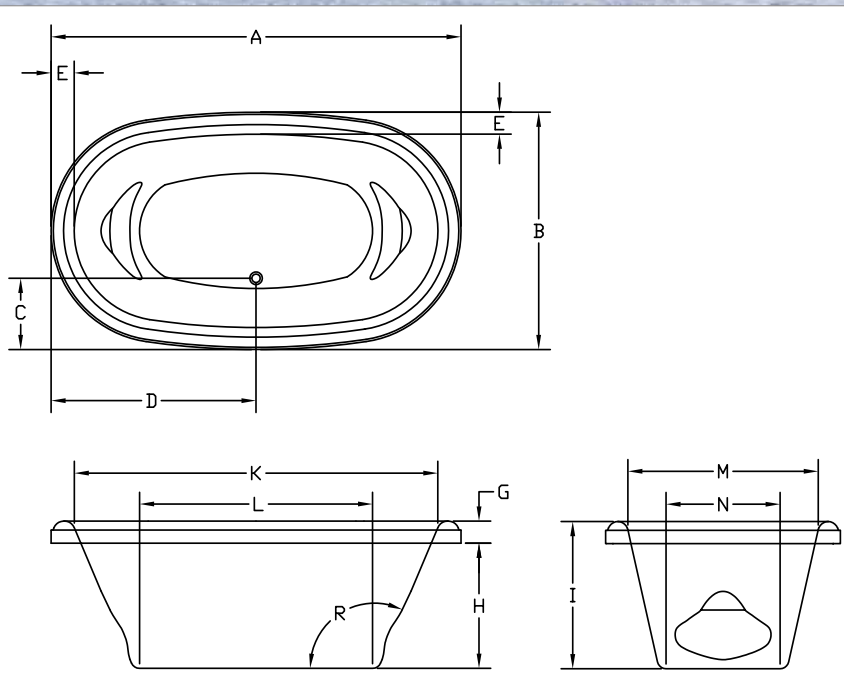

The Green Company

Framing Dimension

Tub Opening Dimension

(L)ength	(W)idth	(H)eight
68"	38"	23 1/4"

*Disclaimer: Certain options or altering the pump/blower location may cause the pump/blower to extend beyond the tub decking.
 For cutout dimensions wait for unit to arrive.
 All specifications subject to change without notice.*