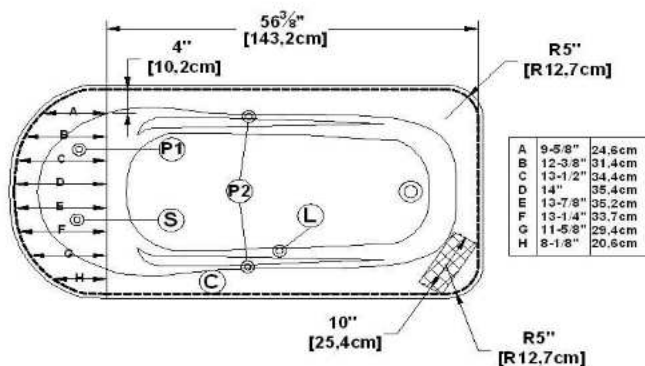

Myriad 72

Product code : **MY72**

Draft revision : **20121011155541**

External dimensions : **72" x 36" x 27,5" [182,9 cm x 91,4 cm x 69,9 cm]**

Serie : **deck mount**

Seats : **1**

2012 catalog page : **43**

Lumbar support : **no**

Arm rests : **yes**

Low-profile available : **no**

Also available in **FREESTAND**

Draft and specs

Specifications	
Capacity :	47 IMP Gal. / 61,3 US Gal. / 213,7 liters
AeroMassage™ :	46 Easy Clean™ air jets
Super AeroMassage™ :	AeroMassage™ + 12 Easy Clean™ air jets
Dynamic Turbo™ :	4 Confort Pulse jets / 4 Confort Swirl jets
Confort Air™ :	46 Easy Clean™ air jets
Characteristics :	n/a

Remarks	
*all measures have a precision of ± 1/4" (0,63cm)	
*internal dimensions taken at 4" (10cm) from bath bottom	
*capacity is measured by filling the soaker to 1-1/2" under the overflow	
*textured skirt available on all freestand products	
*shelf height is 3/4" on all "low-profile" models	

Options and installation

*accessories and decorative lines positions are approximative

Additional(s) note(s) :

Keypad not installed when ordered with remote control.

Legend					
(S)	Blower	(L)	Mood light	(C)	Keypad
(P1)	Pump	(P2)	Grab bar		
Recommended faucets drilling location*					
Deck cut-out line - - - - -					