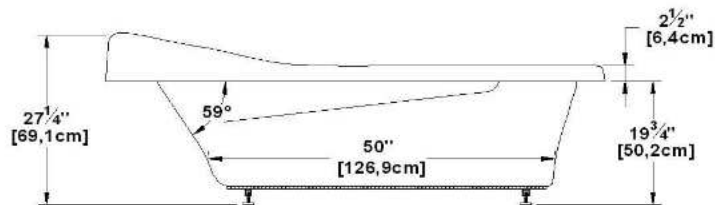

Myriad 72

Product code : **MY72**

Draft revision : **20121011155541**

External dimensions : **72" x 36" x 27,5" [182,9 cm x 91,4 cm x 69,9 cm]**

Serie : **deck mount**

Seats : **1**

2012 catalog page : **43**

Lumbar support : **no**

Arm rests : **yes**

Low-profile available : **no**

Also available in **FREESTAND**

Draft and specs

Specifications	
Capacity :	47 IMP Gal. / 61,3 US Gal. / 213,7 liters
AeroMassage™ :	46 Easy Clean™ air jets
Super AeroMassage™ :	AeroMassage™ + 12 Easy Clean™ air jets
Dynamic Turbo™ :	4 Confort Pulse jets / 4 Confort Swirl jets
Confort Air™ :	46 Easy Clean™ air jets
Characteristics :	n/a

Remarks	
*all measures have a precision of ± 1/4" (0,63cm)	
*internal dimensions taken at 4" (10cm) from bath bottom	
*capacity is measured by filling the soaker to 1-1/2" under the overflow	
*textured skirt available on all freestand products	
*shelf height is 3/4" on all "low-profile" models	