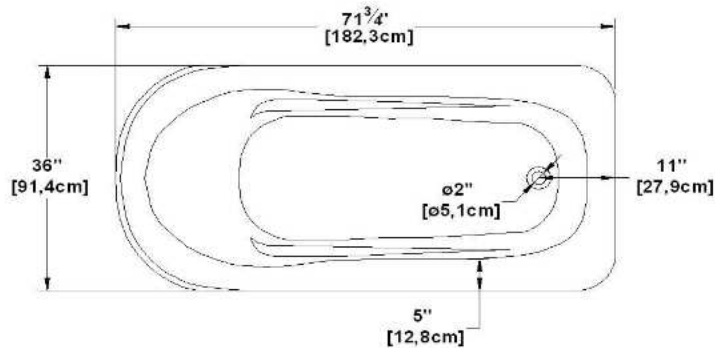

Myriad 72

Product code : **MY72**

Draft revision : **20121011155541**

External dimensions : **72" x 36" x 27,5" [182,9 cm x 91,4 cm x 69,9 cm]**

Serie : **deck mount**

Seats : **1**

2012 catalog page : **43**

Lumbar support : **no**

Arm rests : **yes**

Low-profile available : **no**

Also available in **FREESTAND**

Draft and specs

Specifications	
Capacity :	47 IMP Gal. / 61,3 US Gal. / 213,7 liters
AeroMassage™ :	46 Easy Clean™ air jets
Super AeroMassage™ :	AeroMassage™ + 12 Easy Clean™ air jets
Dynamic Turbo™ :	4 Confort Pulse jets / 4 Confort Swirl jets
Confort Air™ :	46 Easy Clean™ air jets
Characteristics :	n/a

Remarks	
*all measures have a precision of ± 1/4" (0,63cm)	
*internal dimensions taken at 4" (10cm) from bath bottom	
*capacity is measured by filling the soaker to 1-1/2" under the overflow	
*textured skirt available on all freestand products	
*shelf height is 3/4" on all "low-profile" models	