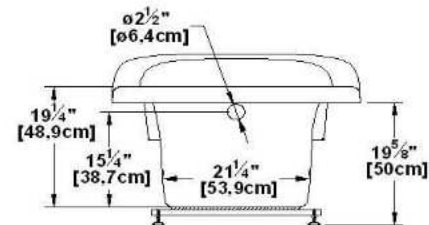

Myriad 72

Product code : **MY72**

Draft revision : **20121011155541**

External dimensions : **72" x 36" x 27,5" [182,9 cm x 91,4 cm x 69,9 cm]**

Serie : **deck mount**

Seats : **1**

2012 catalog page : **43**

Lumbar support : **no**

Arm rests : **yes**

Low-profile available : **no**

Also available in **FREESTAND**

Draft and specs

Specifications	
Capacity :	47 IMP Gal. / 61,3 US Gal. / 213,7 liters
AeroMassage™ :	46 Easy Clean™ air jets
Super AeroMassage™ :	AeroMassage™ + 12 Easy Clean™ air jets
Dynamic Turbo™ :	4 Confort Pulse jets / 4 Confort Swirl jets
Confort Air™ :	46 Easy Clean™ air jets
Characteristics :	n/a

Remarks	
*all measures have a precision of ± 1/4" (0,63cm)	
*internal dimensions taken at 4" (10cm) from bath bottom	
*capacity is measured by filling the soaker to 1-1/2" under the overflow	
*textured skirt available on all freestand products	
*shelf height is 3/4" on all "low-profile" models	