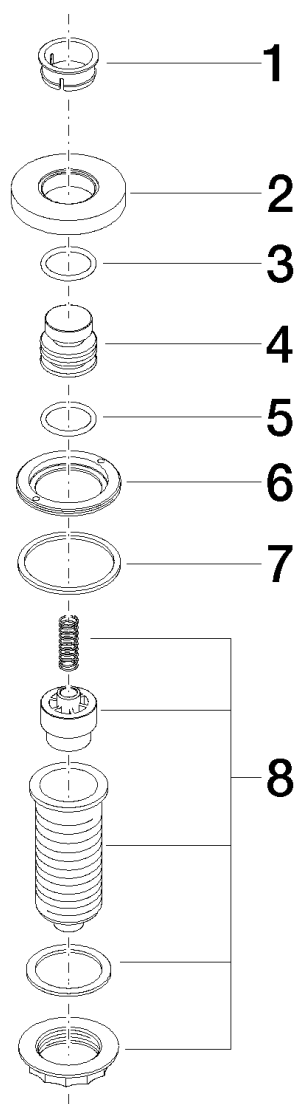

Product specifications

- For operating a garbage disposal
- Compatible with Insinkerator® garbage disposals.
More information at www.insinkerator.com

Surfaces

- | | |
|-----------------|-------------|
| • chrome | 10713970-00 |
| • matt platinum | 10713970-06 |
| • platinum | 10713970-08 |
| • Cyprum | 10713970-49 |

Exploded assembly drawing

Kitchen

AIR SWITCH (operating button, trim parts only)

Article number: 10713970

Order quantity

No.	Article number	Name	Installation quantity
1	09281014190	sleeve	1
2	092787012ff	rosette	1
3	09141050790	seal	1
4	092133045ff	insert	1
5	09141001590	seal	1
6	09240103090	ring	1
7	09140503790	seal	1
8	0430011860090	sleeve	1