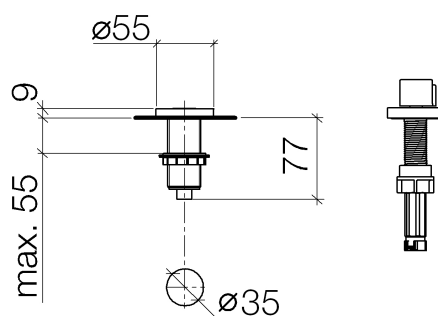

Product specifications

1. For operating a garbage disposal
2. Compatible with Insinkerator® garbage disposals.
   More information at www.insinkerator.com

Surfaces

• chrome	10713970-00
• matt platinum	10713970-06
• platinum	10713970-08
• Cyprum	10713970-49