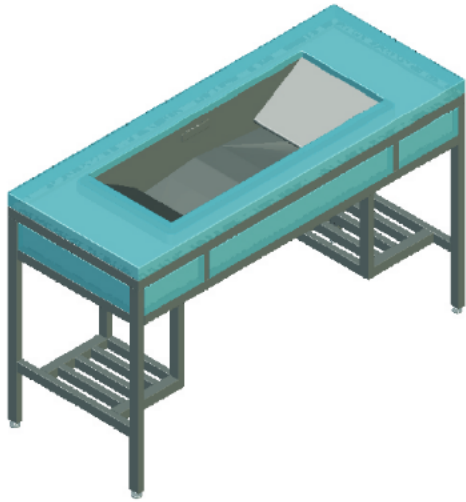

55" Ebb® Concept Console/Table

Model Shown: 9112-S-SS-RDC05-3672-S-OF-LGT-FBO
 55" Ebb Concept Console/Table, Satin Finish Frame, Storage Shelves, Skye Resin, Resin Side Panels (included), Satin Finish Symmetric Ebb Basin with Overflow, Undercounter LED Lighting System (110 V); Faucets Supplied by Customer

- **55" CAST RESIN DECK WITH STAINLESS STEEL FRAME TABLE MADE EXCLUSIVELY FOR NEO-METRO'S EBB (HIDDEN DRAIN STAINLESS STEEL) BASIN**
- **Stainless Steel Frame Construction in Satin, Mira (High Polish) or White Powdercoat**
- **Colored Resin Deck- Custom color can be specified.**
- **Deck in White Solid Surface is also Available**
- **Optional Storage Shelves are Available.**
- **Adjustable Levelers for Uneven Floors**
- **Attractive Undercounter LED Lighting is Available.**
- **Neo-Metro Stainless Steel Faucets are Available**