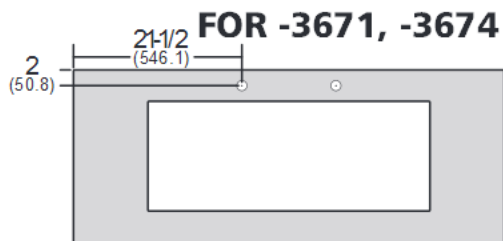

1. **Customer Supplies Own Faucet** Select as applicable:
2. ☐ - FBO **Faucet by Others** - Customer will supply own faucet(s). Custom Faucet Drilling Template (separate sheet) must be submitted indicating where the resin deck needs to be drilled for faucets (including spout/control handles).
   - ☐ - NFD **No Faucet Drilling** - Customer will supply own faucet however, spout and control handle(s) will both be wall mounted.

Neo-Metro assumes no responsibility for use of void or suspended data. All dimensions are nominal and subject to manufacturer change without notice.

Orders will not be processed until specification sheets including faucet drilling worksheets are complete and signed. No cancellations.