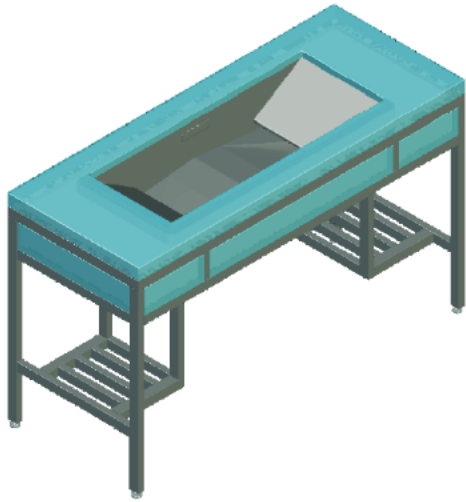

55" Ebb® Concept Console/Table

Model Shown: 9112-S-SS-RDC05-3672-S-OF-LGT-FBO
 55" Ebb Concept Console/Table, Satin Finish Frame, Storage Shelves, Skye Resin, Resin Side Panels (included), Satin Finish Symmetric Ebb Basin with Overflow, Undercounter LED Lighting System (110 V); Faucets Supplied by Customer

- **55" CAST RESIN DECK WITH STAINLESS STEEL FRAME TABLE MADE EXCLUSIVELY FOR NEO-METRO'S EBB (HIDDEN DRAIN STAINLESS STEEL) BASIN**
- **Stainless Steel Frame Construction in Satin, Mira (High Polish) or White Powdercoat**
- **Colored Resin Deck- Custom color can be specified.**
- **Deck in White Solid Surface is also Available**
- **Optional Storage Shelves are Available.**
- **Adjustable Levelers for Uneven Floors**
- **Attractive Undercounter LED Lighting is Available.**
- **Neo-Metro Stainless Steel Faucets are Available**