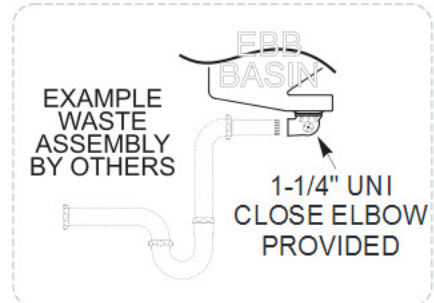

55" Ebb Concept Console/Table

PRODUCT Specification . . . The 55" Ebb Concept Console/Table includes a 2" (51mm) thick resin or solid surface (RDC10) deck with an opening to accommodate an under mounted Ebb Basin. The unit is configured for the 3671 Deep Ebb Basin, 3674 Shallow Ebb Basin or 3672 Symetric Ebb Basin. All Ebb Basins have 1-1/4" UNI close elbow waste connections. The basin is available in a Satin (standard), Mira (high polish), or White Powdercoat Finish. The frame is constructed out of Satin Finish (standard) stainless steel rectangular tubing. The stainless steel frame is also available in Mira Finish or a White Gloss Powdercoated Finish. The resin countertop is available in a

variety of standard colors. Neo-Metro can also custom color match the resin deck to a Pantone® color or customer color sample. A white solid surface counter top is additionally available. Matching resin or solid surface panels are included. A optional storage shelf system is available only when the Console uses 3672 or 3674 Ebb Basins. Adjustable levelers are provided on each leg for uneven floors. An under counter LED lighting system is available with resin countertops. Neo-Metro stainless steel faucets are available and sold separately.

Neo-Metro assumes no responsibility for use of void or suspended data. All dimensions are nominal and subject to manufacturer change without notice.

INSTALLATION INSTRUCTIONS ARE AVAILABLE