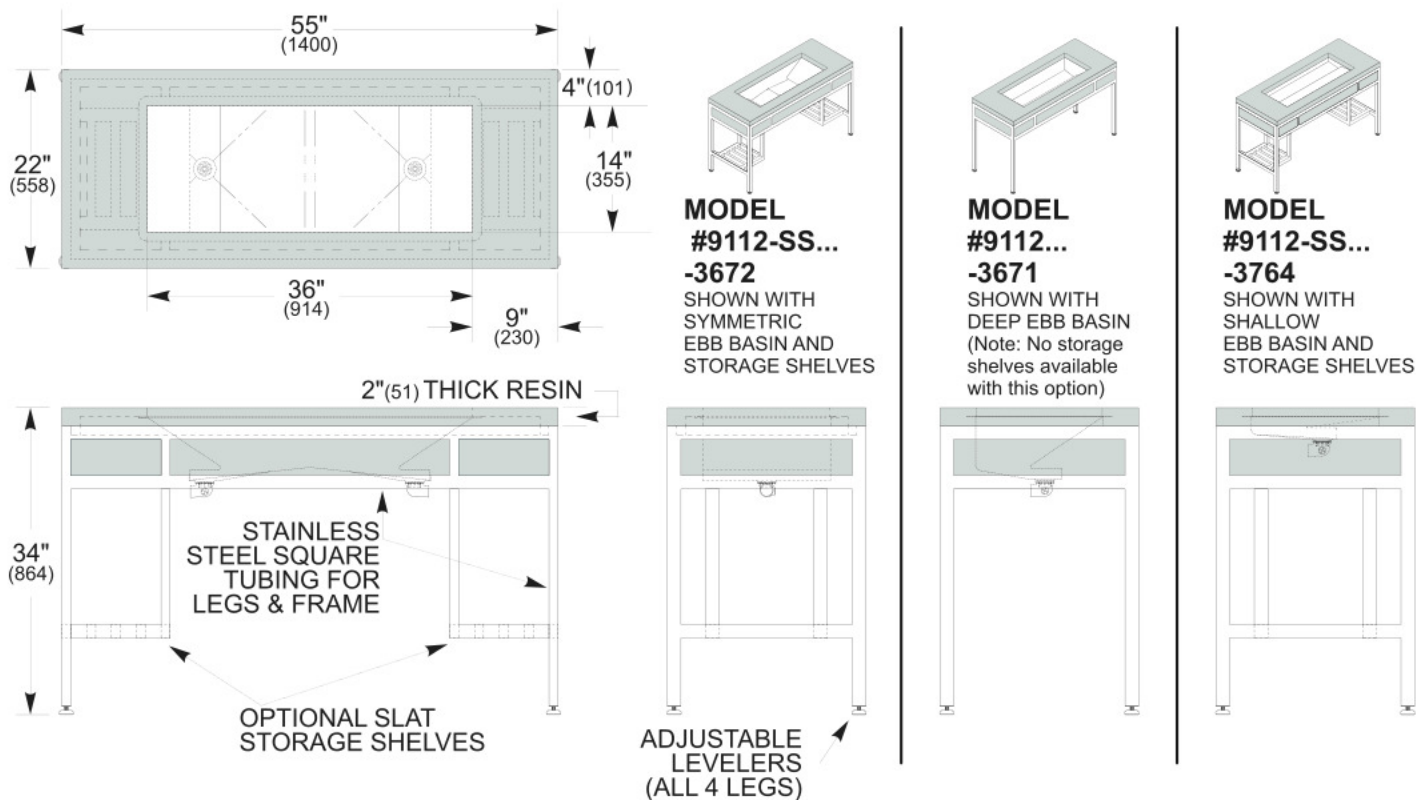

55" Ebb Concept Console/Table

PRODUCT Specification . . . The 55" Ebb Concept Console/Table includes a 2" (51mm) thick resin or solid surface (RDC10) deck with an opening to accommodate an under mounted Ebb Basin. The unit is configured for the 3671 Deep Ebb Basin, 3674 Shallow Ebb Basin or 3672 Symetric Ebb Basin. All Ebb Basins have 1-1/4" UNI close elbow waste connections. The basin is available in a Satin (standard), Mira (high polish), or White Powdercoat Finish. The frame is constructed out of Satin Finish (standard) stainless steel rectangular tubing. The stainless steel frame is also available in Mira Finish or a White Gloss Powdercoated Finish. The resin countertop is available in a

variety of standard colors. Neo-Metro can also custom color match the resin deck to a Pantone® color or customer color sample. A white solid surface counter top is additionally available. Matching resin or solid surface panels are included. A optional storage shelf system is available only when the Console uses 3672 or 3674 Ebb Basins. Adjustable levelers are provided on each leg for uneven floors. An under counter LED lighting system is available with resin countertops. Neo-Metro stainless steel faucets are available and sold separately.

Neo-Metro assumes no responsibility for use of void or suspended data. All dimensions are nominal and subject to manufacturer change without notice.

INSTALLATION INSTRUCTIONS ARE AVAILABLE