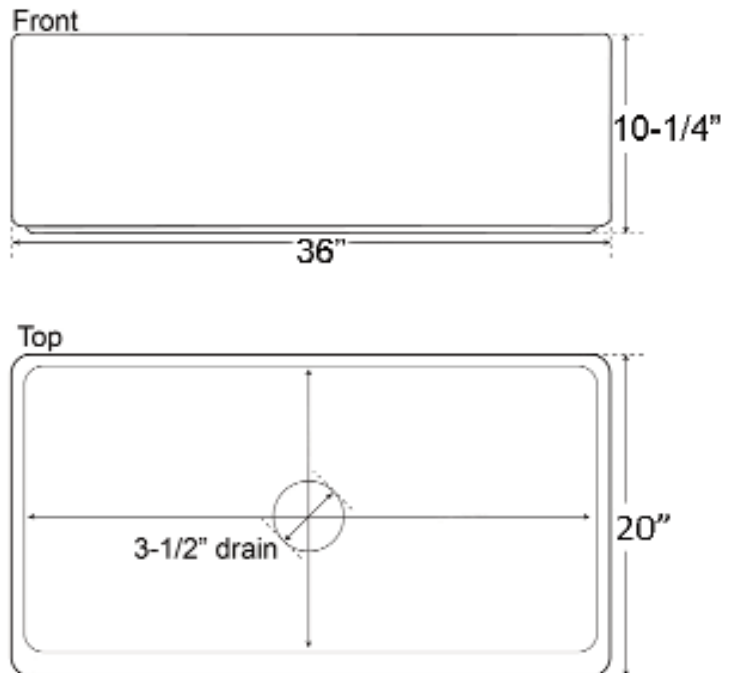

**36" BAILEY SINGLE
BOWL FARMER SINK**

Cat. No
FSSS2034-SS

W: 36"
D: 20"
H: 10-1/4"

Features:

- ▶ Solid 16 gauge, 304 grade metal construction
- ▶ Tight radius corners
- ▶ Easy maintenance with matte finish
- ▶ Mounting clips included
- ▶ Template is included
- ▶ Insulated for sound reduction
- ▶ Rim width is 1"
- ▶ Drain is 3-1/2"

Compliance Certification
Meets or exceeds the following
specifications: ASME
A112.19.3-2001 for Stainless Steel.

***Please do NOT cut hole without
template or actual product.**

Interior Dimensions:

Basin Interior: 34" W x 18"D
Basin Depth: 10"

Dimensions of fixture are nominal and may vary within the range of tolerances established by ANSI Standard A112.19.2. Dimensions and specifications subject to change without notice.