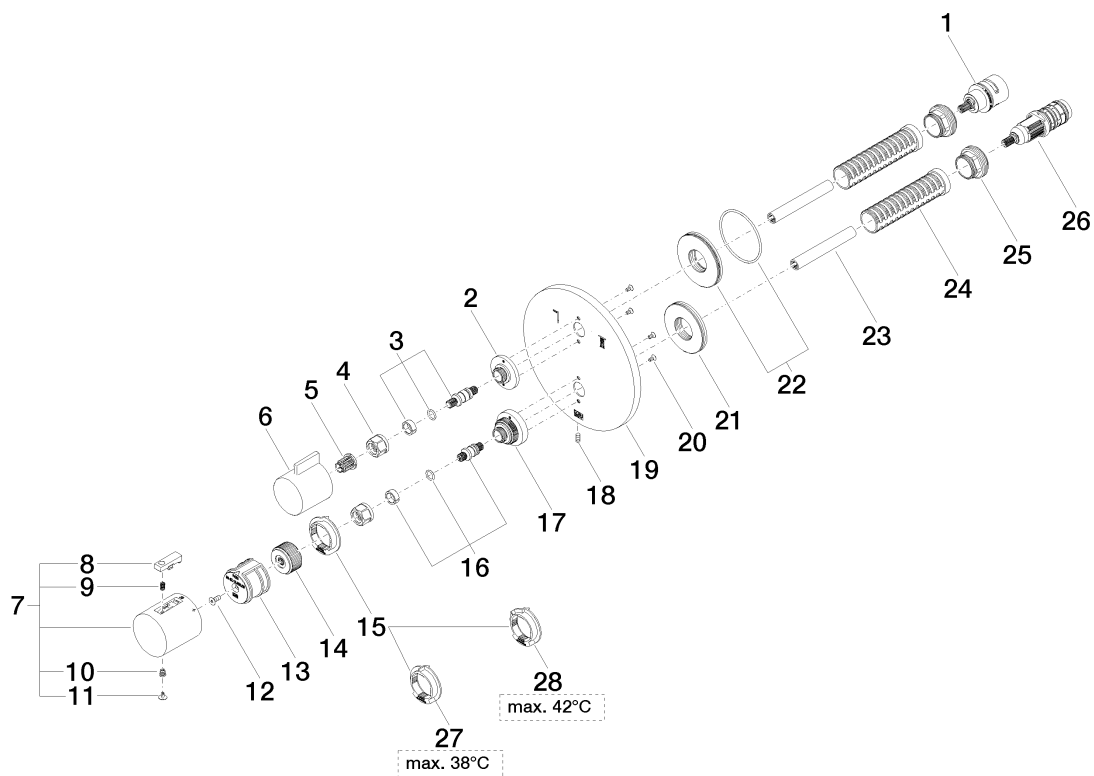

Product specifications

Exposed trim parts only, rough to be ordered separately

- 2x sleeve with adapter, can be cut to length
 - Diverter and volume control with ceramic discs
 - Thermostat cartridge
 - Cover plate \varnothing 5 7/8"
 - Handle with lever
 - 2x mounting nut M 32 x 1
 - **Temperature control handle with safety lock at 100 °F/ 38°C**
 - max temperature can be set on the trim
- [ADA]

Surfaces

- | | |
|-----------------|-----------------|
| • chrome | 36426970-000010 |
| • chrome | 36426970-000010 |
| • matt platinum | 36426970-060010 |
| • matt platinum | 36426970-060010 |

Accessories required

- Rough for concealed thermostat with integrated supply stops; 35426970
- Rough for concealed thermostat with integrated supply stops; 35426970

Exploded assembly drawing

Order quantity

No.	Article number	Name	Installation quantity
1	9090031630090	diverter	1
2	091212053ff	base	1
3	04290611100ff	spindle	1
4	09233002390	nut	2
5	09121200290	fixing cap	1
6	092067006ff	handle	1
7	04173300600ff	handle	1
8	092133010ff	handle	1
9	09160202790	spring	1
10	092033006ff	handle	1
11	093030159ff	screw	1
12	093030160ff	screw	1
13	09303012490	screw	1
14	09121205290	base	1
15	09121205490	base	1
16	09281015290	regulator	1
17	04290602400ff	spindle	1
18	091212051ff	base	1
19	09311113490	pin	1
20	091102266ff	plate	1
21	09303015790	screw	4
22	09300118890	disc	1
23	9030011900090	disc	1
24	09230112490	sleeve	2
25	09184007790	sleeve	2
26	09240425790	nut	2
27	0415020110090	cartridge	1
28	09281015190	regulator	1