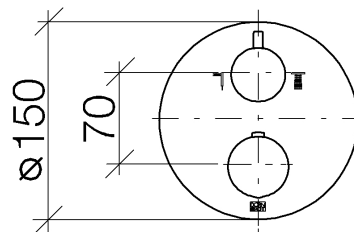

Product specifications

Exposed trim parts only, rough to be ordered separately

- 2x sleeve with adapter, can be cut to length
 - Diverter and volume control with ceramic discs
 - Thermostat cartridge
 - Cover plate \varnothing 5 7/8"
 - Handle with lever
 - 2x mounting nut M 32 x 1
 - **Temperature control handle with safety lock at 100 °F/ 38°C**
 - max temperature can be set on the trim
- [ADA]

- Rough for concealed thermostat with integrated supply stops; 35426970
- Rough for concealed thermostat with integrated supply stops; 35426970

Exploded assembly drawing

Order quantity

No.	Article number	Name	Installation quantity
1	9090031630090	diverter	1
2	091212053ff	base	1
3	04290611100ff	spindle	1
4	09233002390	nut	2
5	09121200290	fixing cap	1
6	092067006ff	handle	1
7	04173300600ff	handle	1
8	092133010ff	handle	1
9	09160202790	spring	1
10	092033006ff	handle	1
11	093030159ff	screw	1
12	093030160ff	screw	1
13	09303012490	screw	1
14	09121205290	base	1
15	09121205490	base	1
16	09281015290	regulator	1
17	04290602400ff	spindle	1
18	091212051ff	base	1
19	09311113490	pin	1
20	091102266ff	plate	1
21	09303015790	screw	4
22	09300118890	disc	1
23	9030011900090	disc	1
24	09230112490	sleeve	2
25	09184007790	sleeve	2
26	09240425790	nut	2
27	0415020110090	cartridge	1
28	09281015190	regulator	1