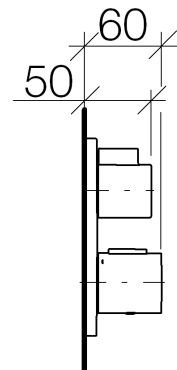

Product specifications

Exposed trim parts only, rough to be ordered separately

- 2x sleeve with adapter, can be cut to length
 - Diverter and volume control with ceramic discs
 - Thermostat cartridge
 - Cover plate \varnothing 5 7/8"
 - Handle with lever
 - 2x mounting nut M 32 x 1
 - **Temperature control handle with safety lock at 100 °F/ 38°C**
 - max temperature can be set on the trim
- [ADA]

- Rough for concealed thermostat with integrated supply stops; 35426970
- Rough for concealed thermostat with integrated supply stops; 35426970

Exploded assembly drawing

Order quantity

No.	Article number	Name	Installation quantity
1	9090031630090	diverter	1
2	091212053ff	base	1
3	04290611100ff	spindle	1
4	09233002390	nut	2
5	09121200290	fixing cap	1
6	092067006ff	handle	1
7	04173300600ff	handle	1
8	092133010ff	handle	1
9	09160202790	spring	1
10	092033006ff	handle	1
11	093030159ff	screw	1
12	093030160ff	screw	1
13	09303012490	screw	1
14	09121205290	base	1
15	09121205490	base	1
16	09281015290	regulator	1
17	04290602400ff	spindle	1
18	091212051ff	base	1
19	09311113490	pin	1
20	091102266ff	plate	1
21	09303015790	screw	4
22	09300118890	disc	1
23	9030011900090	disc	1
24	09230112490	sleeve	2
25	09184007790	sleeve	2
26	09240425790	nut	2
27	0415020110090	cartridge	1
28	09281015190	regulator	1