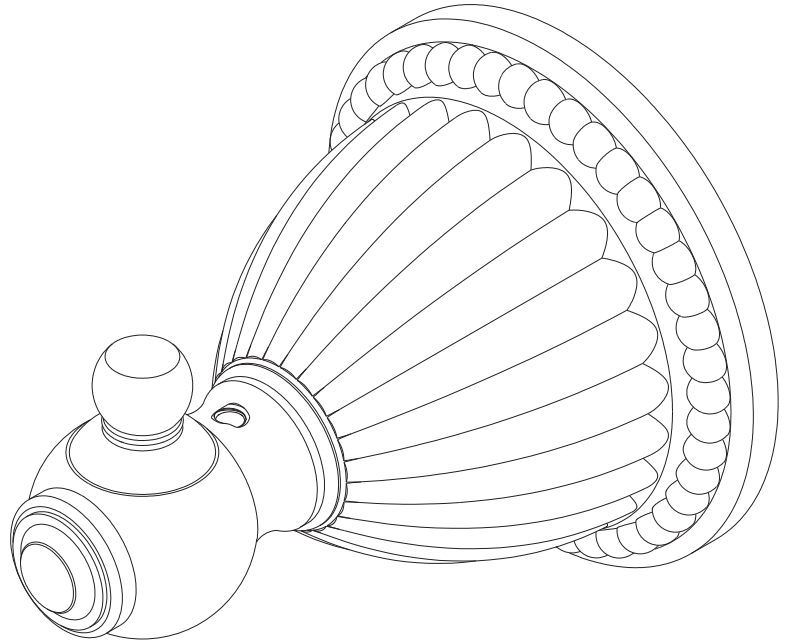

ALEXANDRIA

Single Robe Hook

22-12

Features

- Solid brass construction
- Complements Alexandria product series

Codes / Standards Compliance

Meets or exceeds the following at date of manufacture:

- All applicable US Federal and State material regulations

Colors / Finishes

- 15: Polished Nickel
- 15S: Satin Nickel
- 26: Polished Chrome
- 10B: Oil Rubbed Bronze
- Other: Refer to the Newport Brass catalog for additional color/finish options.

Specified Model

Model	Description	Colors | Finishes				
22-12	Single Robe Hook	☐ 15	☐ 15S	☐ 26	☐ 10B	☐ Other

Product Specification: Add "Color / Finish" Suffix to Model Number Below.

The Single Robe Hook shall be made of solid brass construction. Single Robe Hook shall complement Newport Brass Alexandria product series. Single Robe Hook shall be Newport Brass Model 22-12/_____.