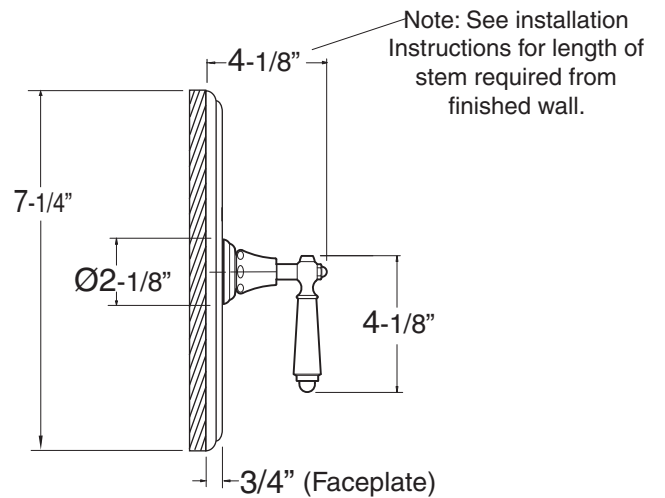

Monte Carlo

Pressure Balance Shower Set
1.005964

(1.005964T Trim Only)

Features:

- Forged brass construction
- Ceramic disk valve cartridge 18.30.865
- Adjustable hot limit safety stop
- Reversible cartridge
- 5.6 GPM @ 45 PSI
- Meets: ASME A112.18.1-2005/CSAB125.1-2005

Cutaway View

Top View

Note: Measurements are subject to change or cancellation. No responsibility is assumed for use of superseded or voided pages.

Parts List
Monte Carlo
Pressure Balance Shower Set

American Faucet & Coatings Corporation.