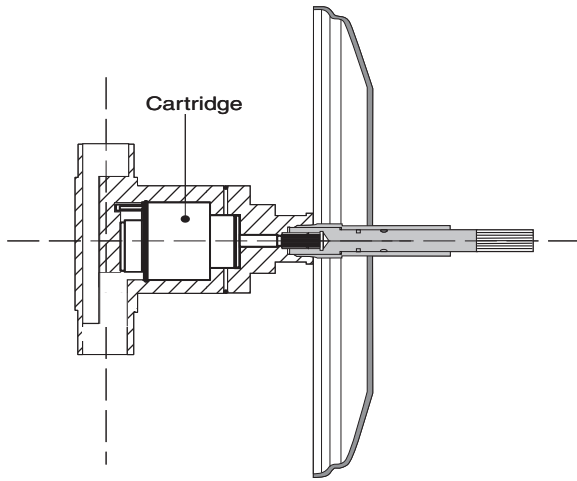

Monte Carlo

Pressure Balance Shower Set
1.005964

(1.005964T Trim Only)

Features:

- Forged brass construction
- Ceramic disk valve cartridge 18.30.865
- Adjustable hot limit safety stop
- Reversible cartridge
- 5.6 GPM @ 45 PSI
- Meets: ASME A112.18.1-2005/CSAB125.1-2005

Cutaway View

Top View

Note: Measurements are subject to change or cancellation. No responsibility is assumed for use of superseded or voided pages.

Parts List
Monte Carlo
Pressure Balance Shower Set

American Faucet & Coatings Corporation.