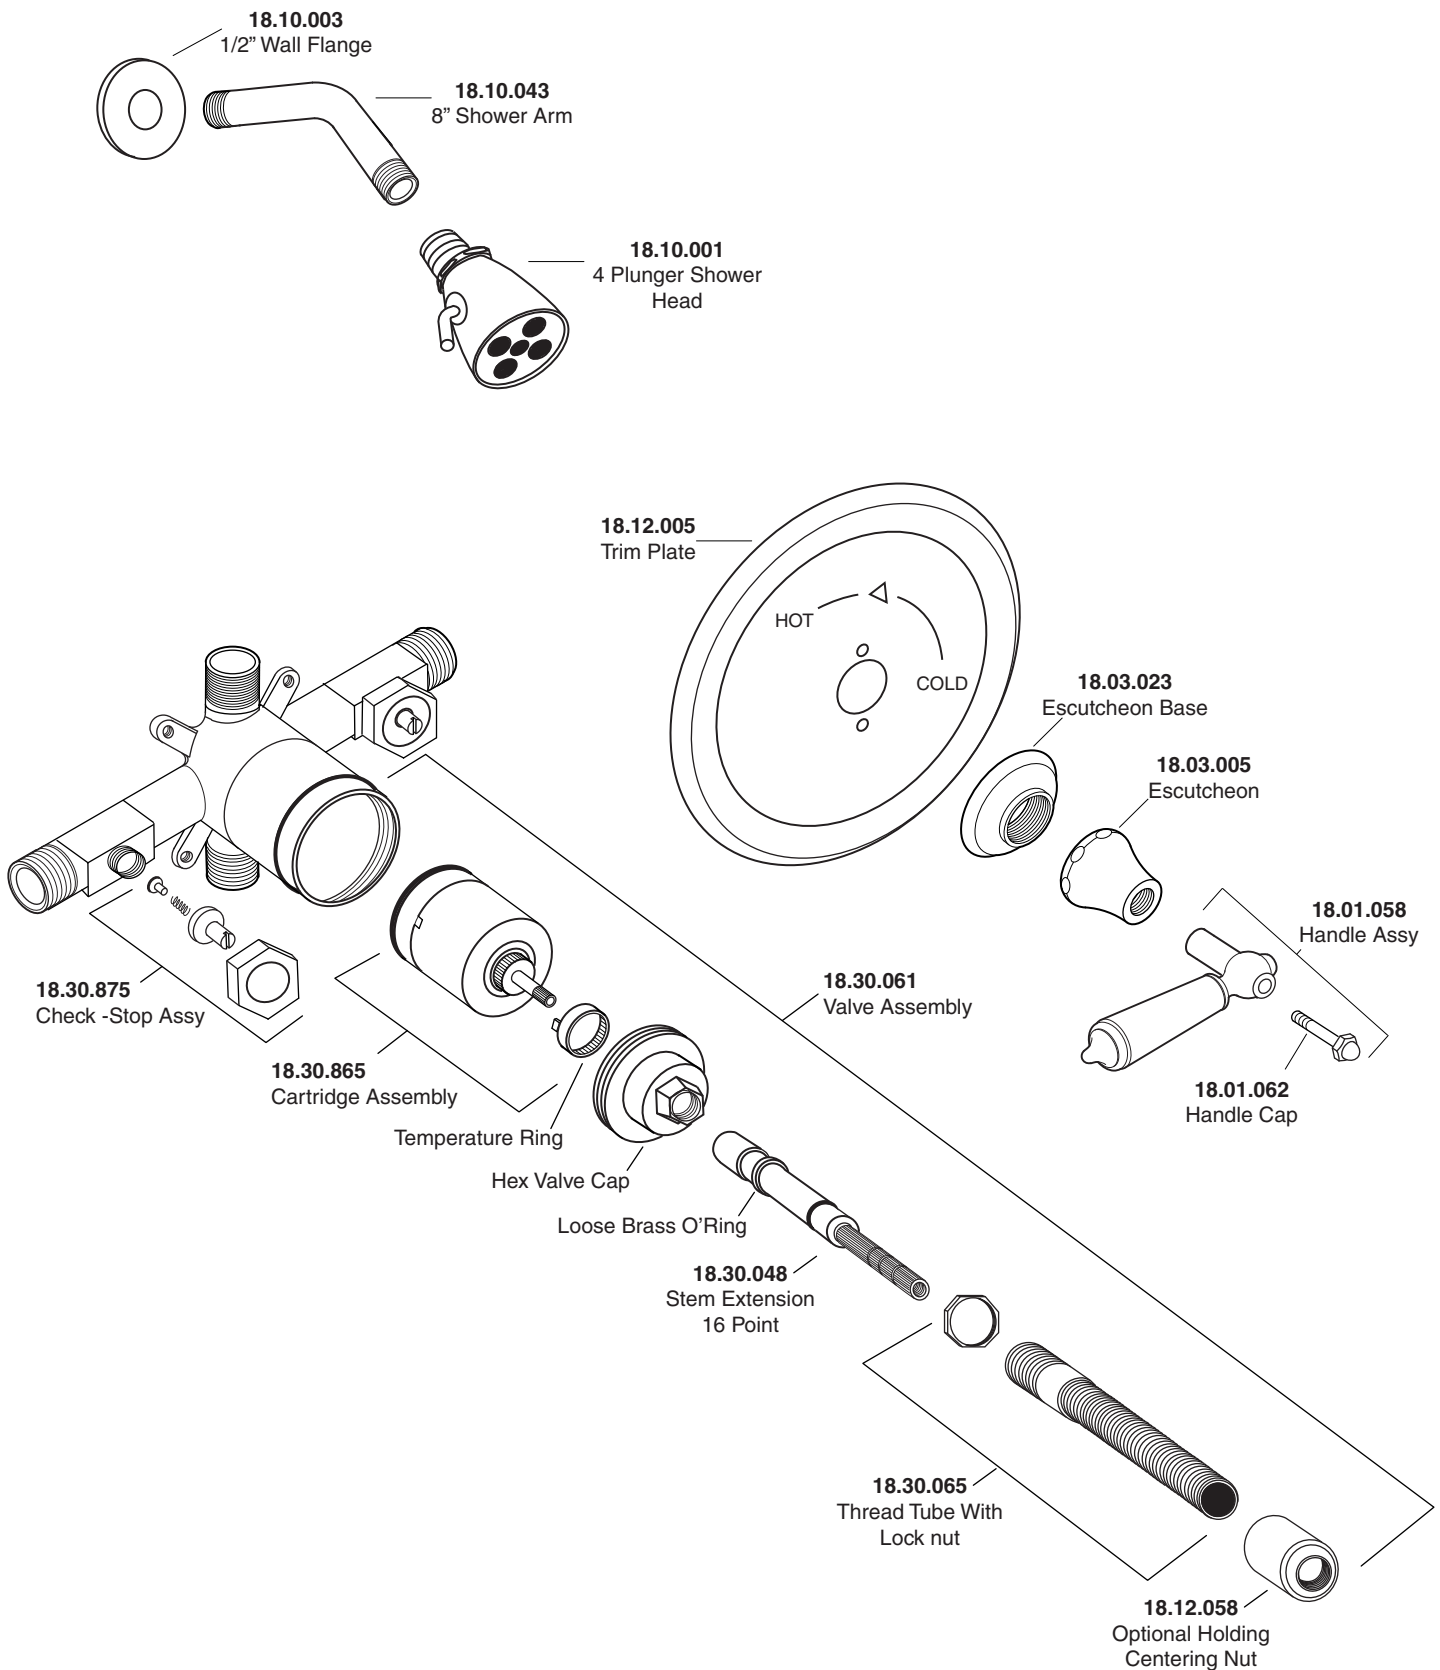

Monte Carlo

Pressure Balance Shower Set
1.005964

(1.005964T Trim Only)

Features:

- Forged brass construction
- Ceramic disk valve cartridge 18.30.865
- Adjustable hot limit safety stop
- Reversible cartridge
- 5.6 GPM @ 45 PSI
- Meets: ASME A112.18.1-2005/CSAB125.1-2005

Cutaway View

Top View

Note: Measurements are subject to change or cancellation. No responsibility is assumed for use of superseded or voided pages.

Parts List
Monte Carlo
Pressure Balance Shower Set

American Faucet & Coatings Corporation.