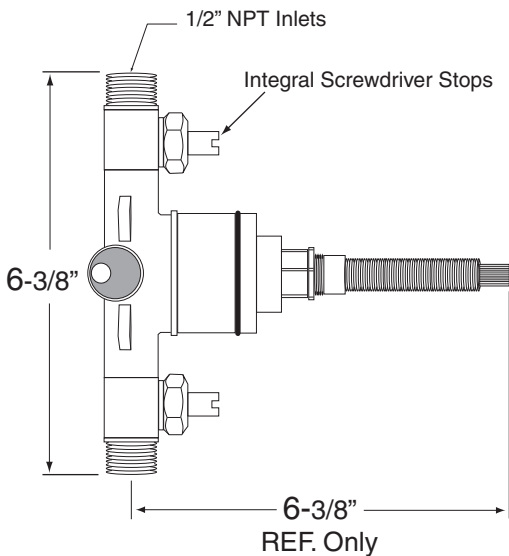

Monte Carlo

Pressure Balance Shower Set
1.005964

(1.005964T Trim Only)

Features:

- Forged brass construction
- Ceramic disk valve cartridge 18.30.865
- Adjustable hot limit safety stop
- Reversible cartridge
- 5.6 GPM @ 45 PSI
- Meets: ASME A112.18.1-2005/CSAB125.1-2005

Cutaway View

Top View

Note: Measurements are subject to change or cancellation. No responsibility is assumed for use of superseded or voided pages.

Parts List
Monte Carlo
Pressure Balance Shower Set

American Faucet & Coatings Corporation.