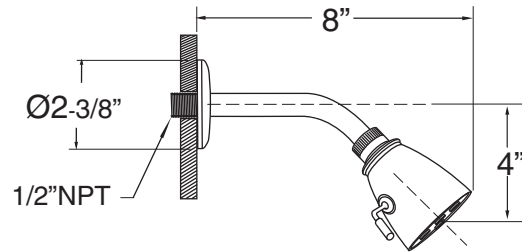

Monte Carlo

Pressure Balance Shower Set
1.005964

(1.005964T Trim Only)

Features:

- Forged brass construction
- Ceramic disk valve cartridge 18.30.865
- Adjustable hot limit safety stop
- Reversible cartridge
- 5.6 GPM @ 45 PSI
- Meets: ASME A112.18.1-2005/CSAB125.1-2005

Cutaway View

Top View

Note: Measurements are subject to change or cancellation. No responsibility is assumed for use of superseded or voided pages.

Parts List
Monte Carlo
Pressure Balance Shower Set

American Faucet & Coatings Corporation.