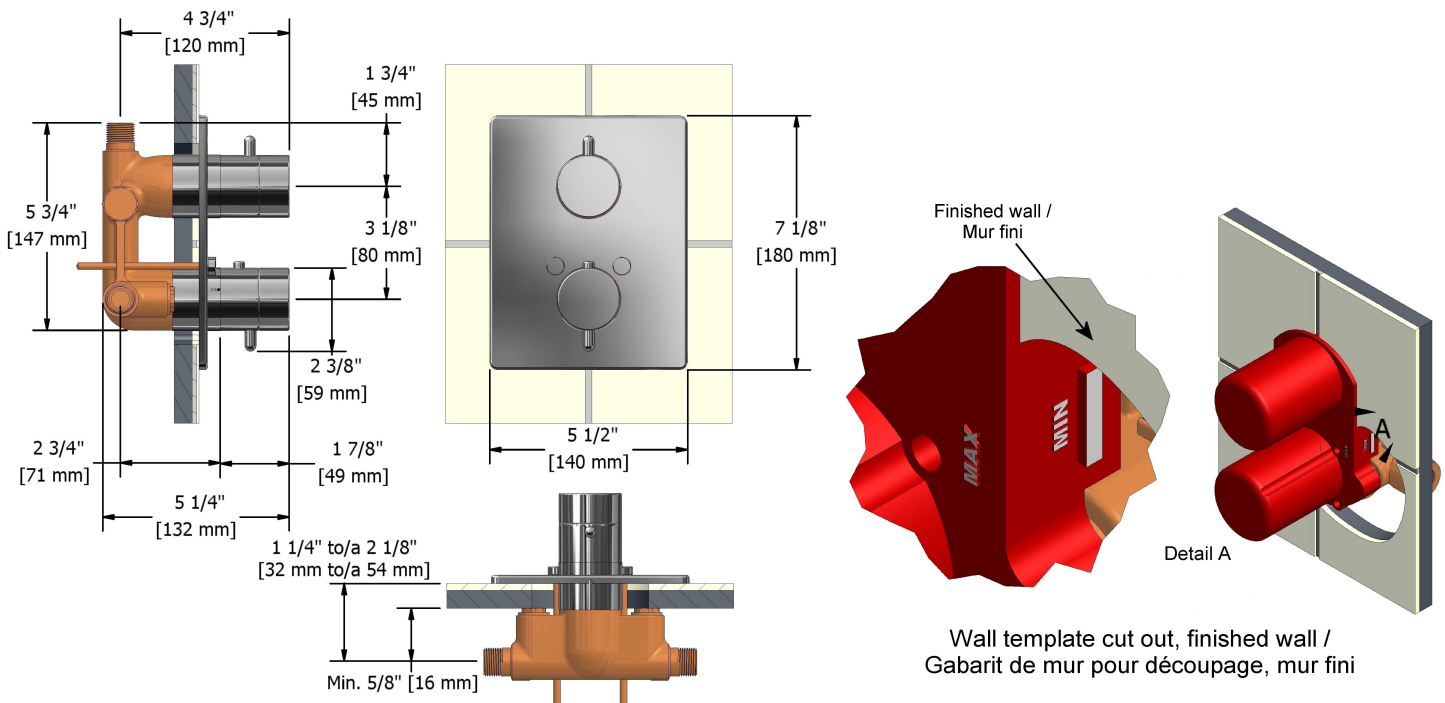

Type T/P 1/2" complete valve with shut-off valve
TQ42XX

Specifications

Descriptions

- 1/2" inlet male NPT
- Thermostatic/pressure balance cartridge
- Check stops
- 1 integrated volume control
- Three 1/2" outlets male NPT

Available colors

- C : Chrome
- BN : Brushed nickel (PVD)

Available flows

- 46 L/min, 12 gpm (US) 60psi

Cartridges

- 401-079 (Volume control)
- 401-107 (Thermostatic pressure balance)

Certifications

- CSA B125.1
- ASME A112.18.1
- ASSE 1016
- CMR248 Approval