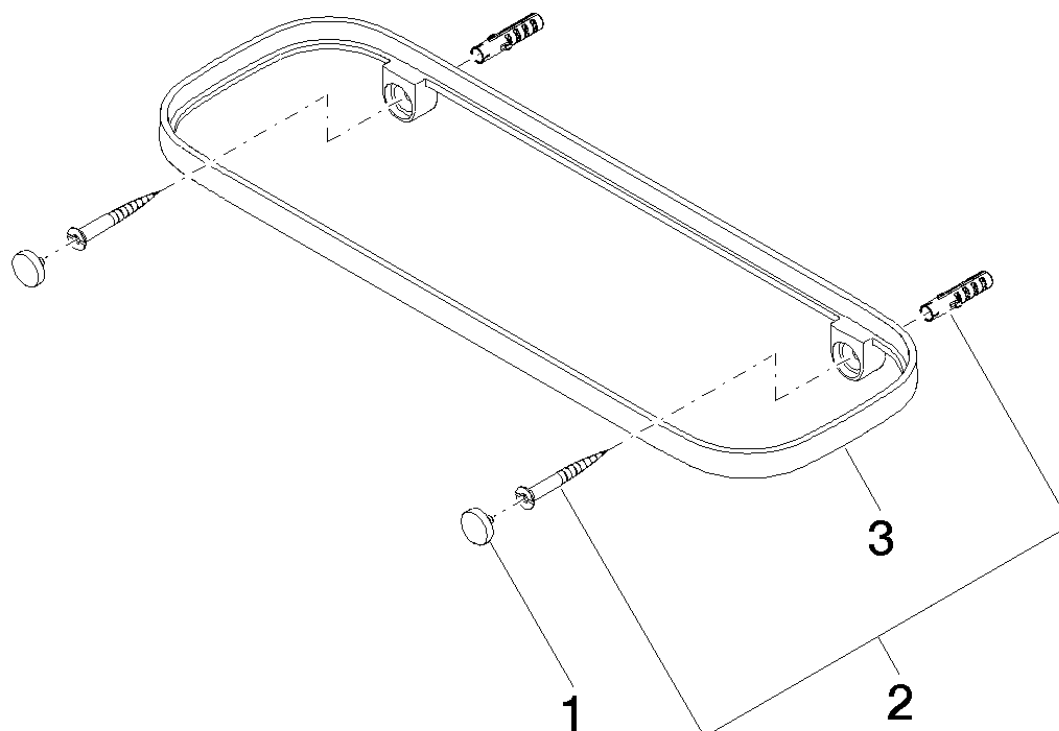

Product specifications

- **screen insert required, to be ordered separately**
- Width 11 3/4"
- Height 1"
- 3 7/8" projection

Surfaces

- chrome

83482970-00

Accessories required

- Screen insert; 82482970

Exploded assembly drawing

Bath & Spa

SELV Shelf, wall-mounted model, 11 3/4"

Article number: 83482970

Order quantity

No.	Article number	Name	Installation quantity
1	90303052000ff	set	1
2	0530310020090	fixing set	1
3	081797578ff	holder	1