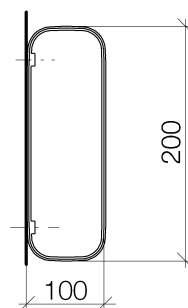

Product specifications

- **screen insert required, to be ordered separately**
- Width 11 3/4"
- Height 1"
- 3 7/8" projection

Surfaces

- chrome

83482970-00

Accessories required

- Screen insert; 82482970

Exploded assembly drawing

Bath & Spa

SELV Shelf, wall-mounted model, 11 3/4"

Article number: 83482970

Order quantity

No.	Article number	Name	Installation quantity
1	90303052000ff	set	1
2	0530310020090	fixing set	1
3	081797578ff	holder	1