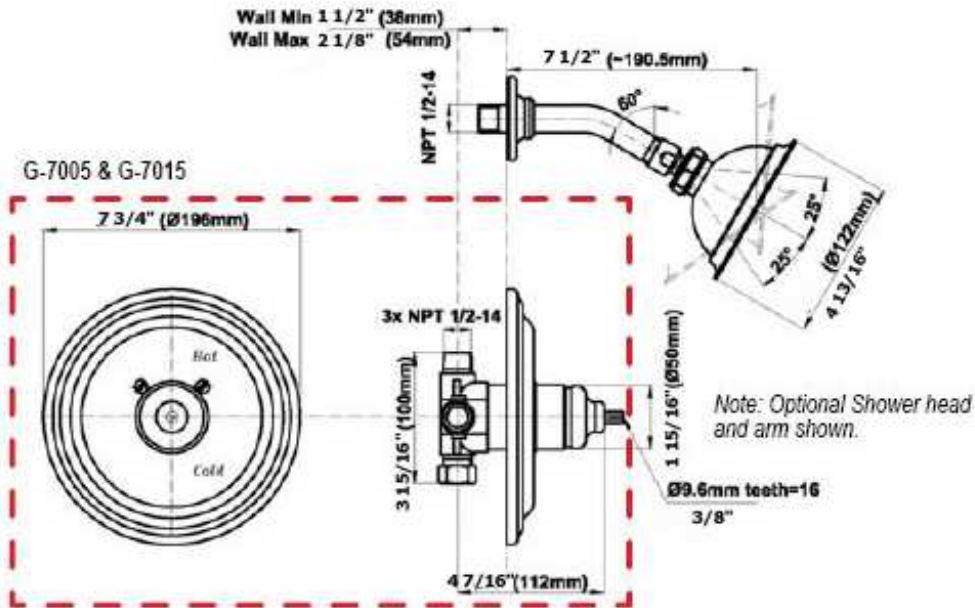

Complete Shower Set G-7115

Trim and Valve Kit Only G-7005 & G-7015

Trim Only G-7015-XX

Includes one of the following handles:

Model	Series
S1	Eleganté, Chanteaux
S2	Eleganté, Chanteaux
LM2	Eleganté, Atlantis
LM10S	Pesaro
LM15S	Chanteaux, Nantucket
LM20S	Bali
LM22S	Lauren
C2S	Atlantis
C3S	Pesaro