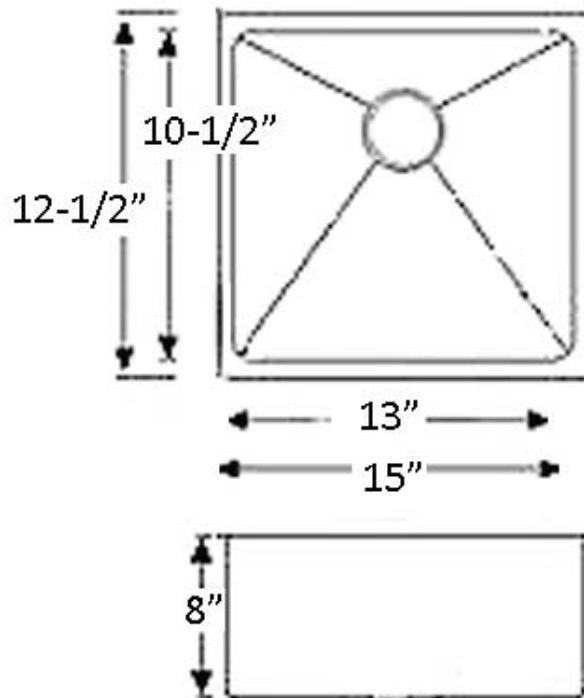

Dimensions of fixture are nominal and may vary within the range of tolerances established by ANSI Standard A112.19.2. Dimensions and specifications subject to change without notice.