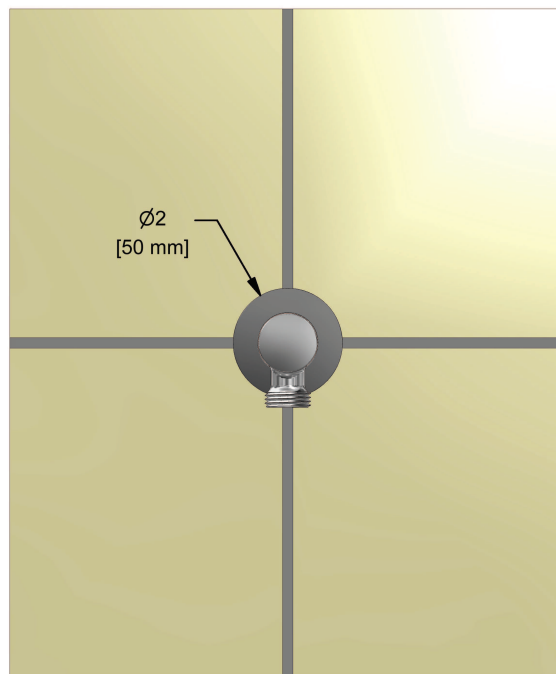

Sizes, models and finishes may differ from thoses presented.

Warranty

The Riobel inc. product carries a limited LIFETIME warranty on the finish Chrome, Gold (PVD), Brushed nickel (PVD), Night brushed (PVD), Polished nickel (PVD) and all working parts and is guaranteed from the initial date of purchase against all manufacturing defects. Other finished 1 year.

Customer Service

Ontario, West Canada : 888-287-5354 Quebec, Maritimes, United States : 866-473-8442

2014.04.28