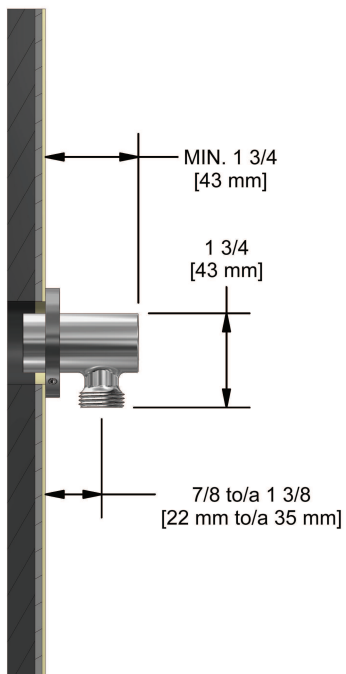

Sizes, models and finishes may differ from thoses presented.

Warranty

The Riobel inc. product carries a limited LIFETIME warranty on the finish Chrome, Gold (PVD), Brushed nickel (PVD), Night brushed (PVD), Polished nickel (PVD) and all working parts and is guaranteed from the initial date of purchase against all manufacturing defects. Other finished 1 year.

Customer Service

Ontario, West Canada : 888-287-5354 Quebec, Maritimes, United States : 866-473-8442

2014.04.28