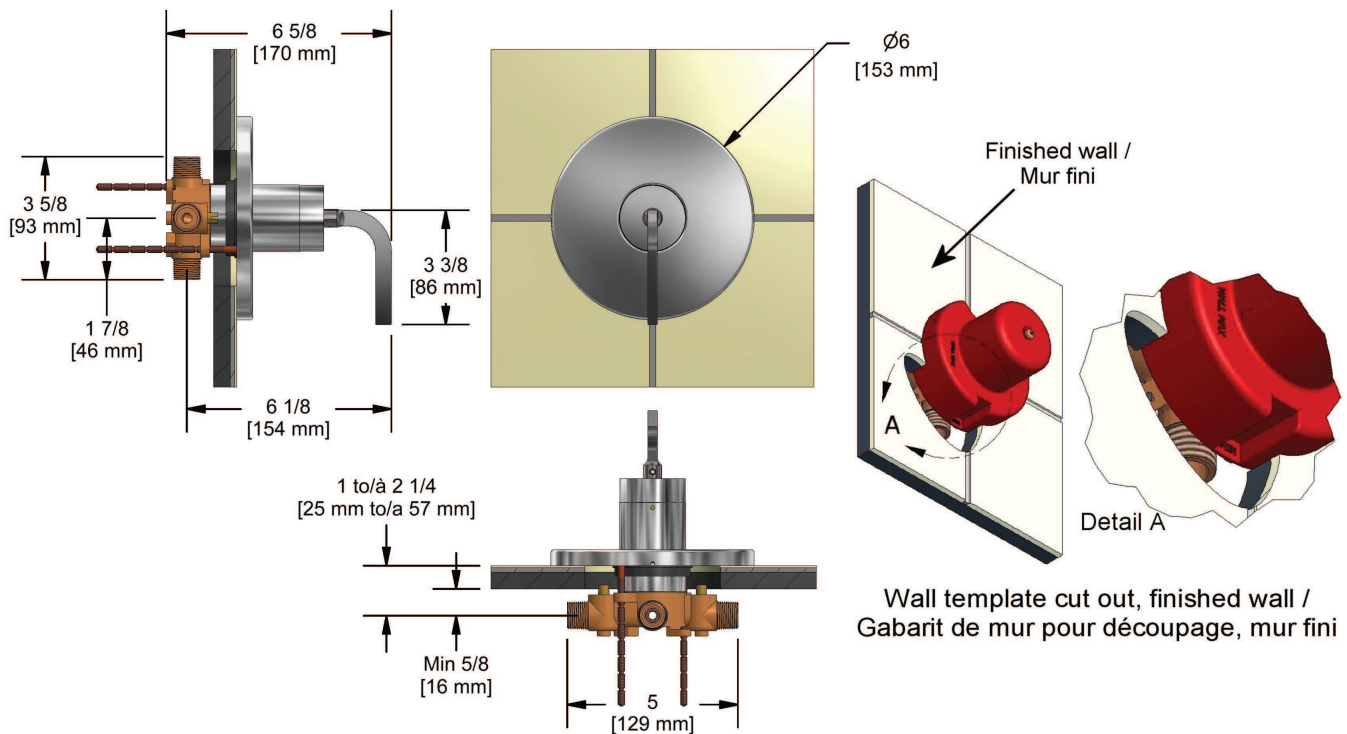

Certifications

- CSA B125.1
- ASME A112.18.1
- ASSE 1016
- CMR248 Approval