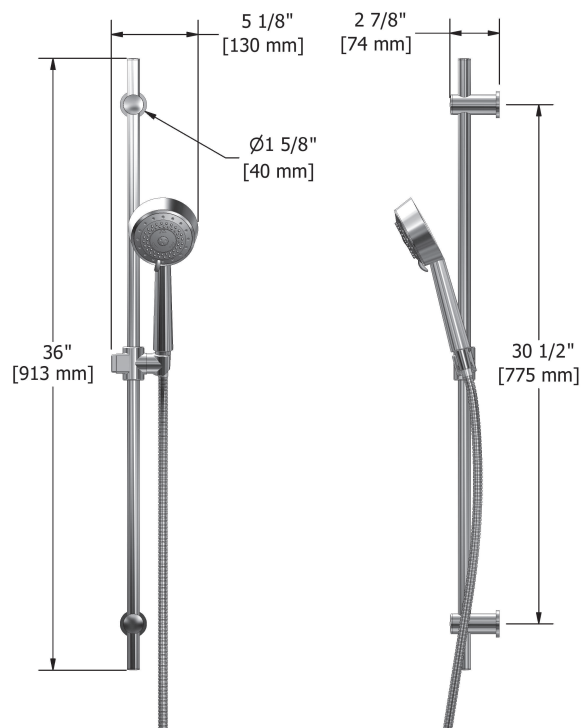

Type P (pressure balance) shower
SHTM64LXX

Specifications

Composition

- SHTM61LC - Type P (pressure balance) complete valve
- 1010C - Hand shower rail
- 710C - Elbow supply

Available colors

- C : Chrome
- BN : Brushed nickel (PVD)

Customer Service

Ontario, West Canada : 888-287-5354 Quebec, Maritimes, United States : 866-473-8442

Hand shower rail
1010XX

Specifications

Descriptions

- 150 cm (59") double interlock flexible hose, swivel and integrated vacuum breaker
- Scale-free
- 10, 4-jet hand shower with pause
- Ø19 mm (¾") slide bar

Available colors

- C : Chrome
- BN : Brushed nickel (PVD)
- PN : Polished nickel (PVD)

Available flows

- 9.5 L/min, 2.5 gpm (US) 60psi
- 5.69 L/min, 1.5 gpm (US) 60psi (**1010XX-15**)

Certifications

- CSA B125.1
- ASME A112.18.1
- CMR248 Approval

Customer Service

Ontario, West Canada : 888-287-5354 Quebec, Maritimes, United States : 866-473-8442

Elbow supply
710XX

Specifications

Descriptions

- 1/2" inlet female NPT
- 1/2" outlet male
- Adjustable depth