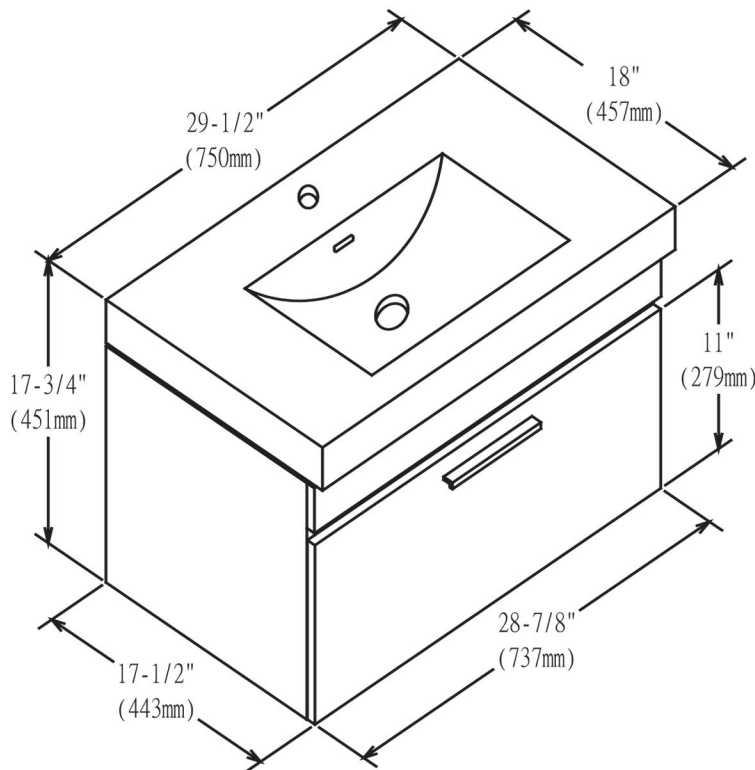

177-WV30

30" Wall Mount Vanity

Please see S-11030W1 for sink dimension

SPECIFICATION SHEET

Features

Materials: MDF with Poplar solids

Glides: Soft closing

Drawers: 1

Drawer Boxes: 1/2" solid pine, four sided English dovetail

Hardware: Polished chrome

Hardware drill: 6-1/4"

Back panel: Fully covered

Mounting: Hanging Hardware

Side Panels: 5/8" MDF with Poplar solids

Includes: Sink (1)