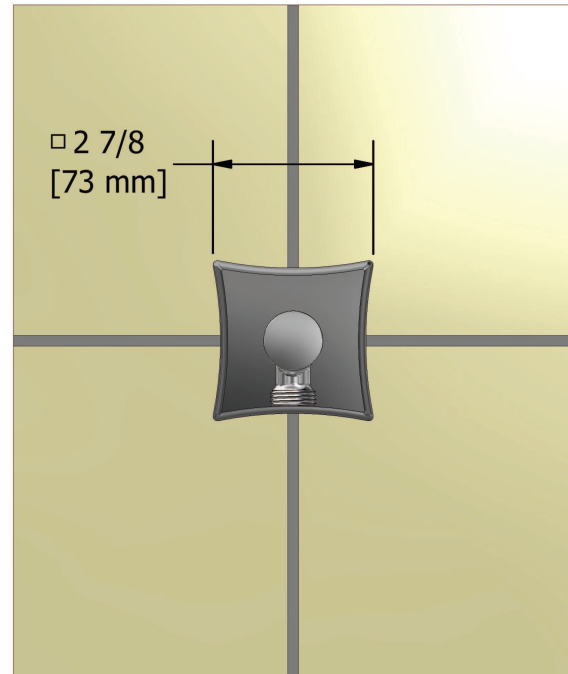

Sizes, models and finishes may differ from thoses presented.

Warranty

The Riobel inc. product carries a limited LIFETIME warranty on the finish Chrome, Gold (PVD), Brushed nickel (PVD), Night brushed (PVD), Polished nickel (PVD) and all working parts and is guaranteed from the initial date of purchase against all manufacturing defects. Other finished 1 year.

Customer Service

Ontario, West Canada : 888-287-5354 Quebec, Maritimes, United States : 866-473-8442