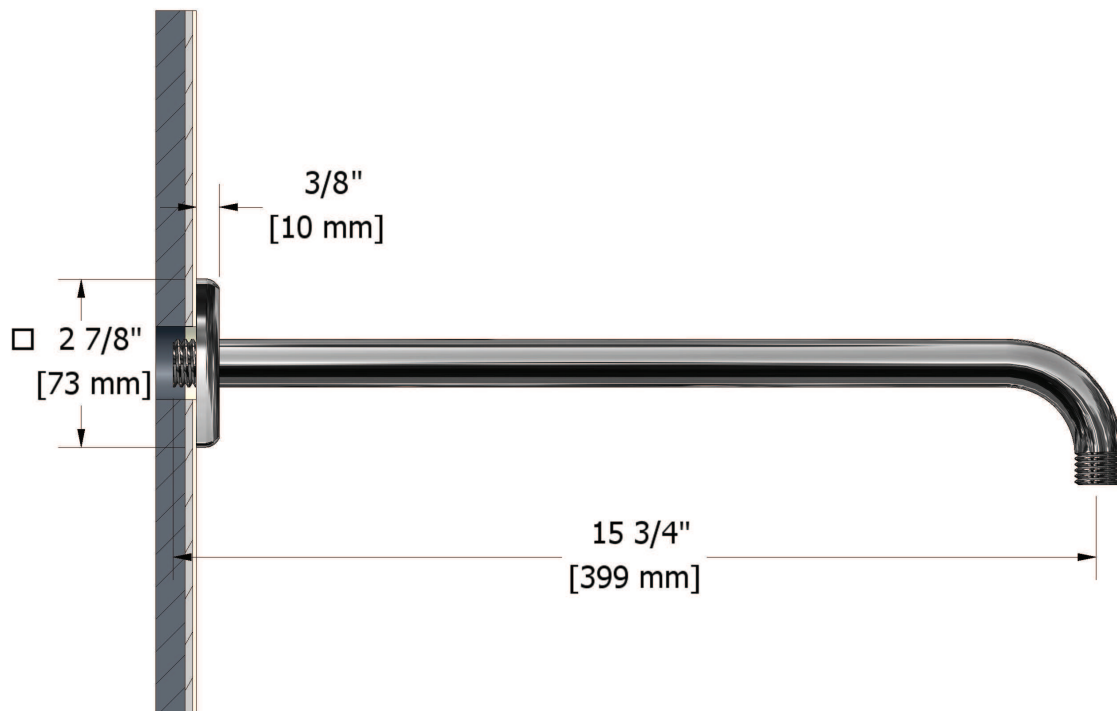

Sizes, models and finishes may differ from thoses presented.

Warranty

The Riobel inc. product carries a limited LIFETIME warranty on the finish Chrome, Gold (PVD), Brushed nickel (PVD), Night brushed (PVD), Polished nickel (PVD) and all working parts and is guaranteed from the initial date of purchase against all manufacturing defects. Other finished 1 year.

Customer Service

Ontario, West Canada : 888-287-5354 Quebec, Maritimes, United States : 866-473-8442

2014.04.23