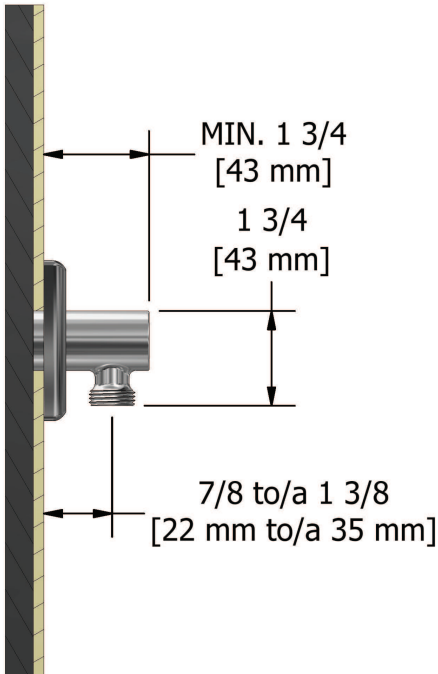

Sizes, models and finishes may differ from thoses presented.

Warranty

The Riobel inc. product carries a limited LIFETIME warranty on the finish Chrome, Gold (PVD), Brushed nickel (PVD), Night brushed (PVD), Polished nickel (PVD) and all working parts and is guaranteed from the initial date of purchase against all manufacturing defects. Other finished 1 year.

Customer Service

Ontario, West Canada : 888-287-5354 Quebec, Maritimes, United States : 866-473-8442