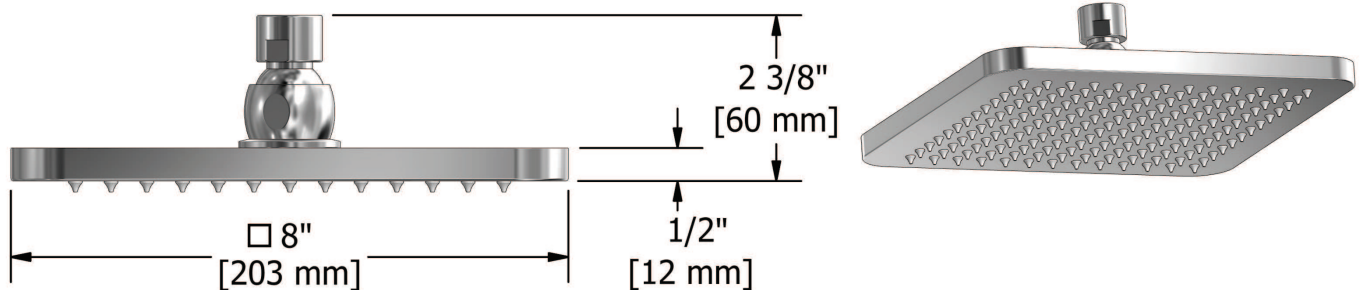

Sizes, models and finishes may differ from thoses presented.

Warranty

The Riobel inc. product carries a limited LIFETIME warranty on the finish Chrome, Gold (PVD), Brushed nickel (PVD), Night brushed (PVD), Polished nickel (PVD) and all working parts and is guaranteed from the initial date of purchase against all manufacturing defects. Other finished 1 year.

Customer Service

Ontario, West Canada : 888-287-5354 Quebec, Maritimes, United States : 866-473-8442

2014.04.23