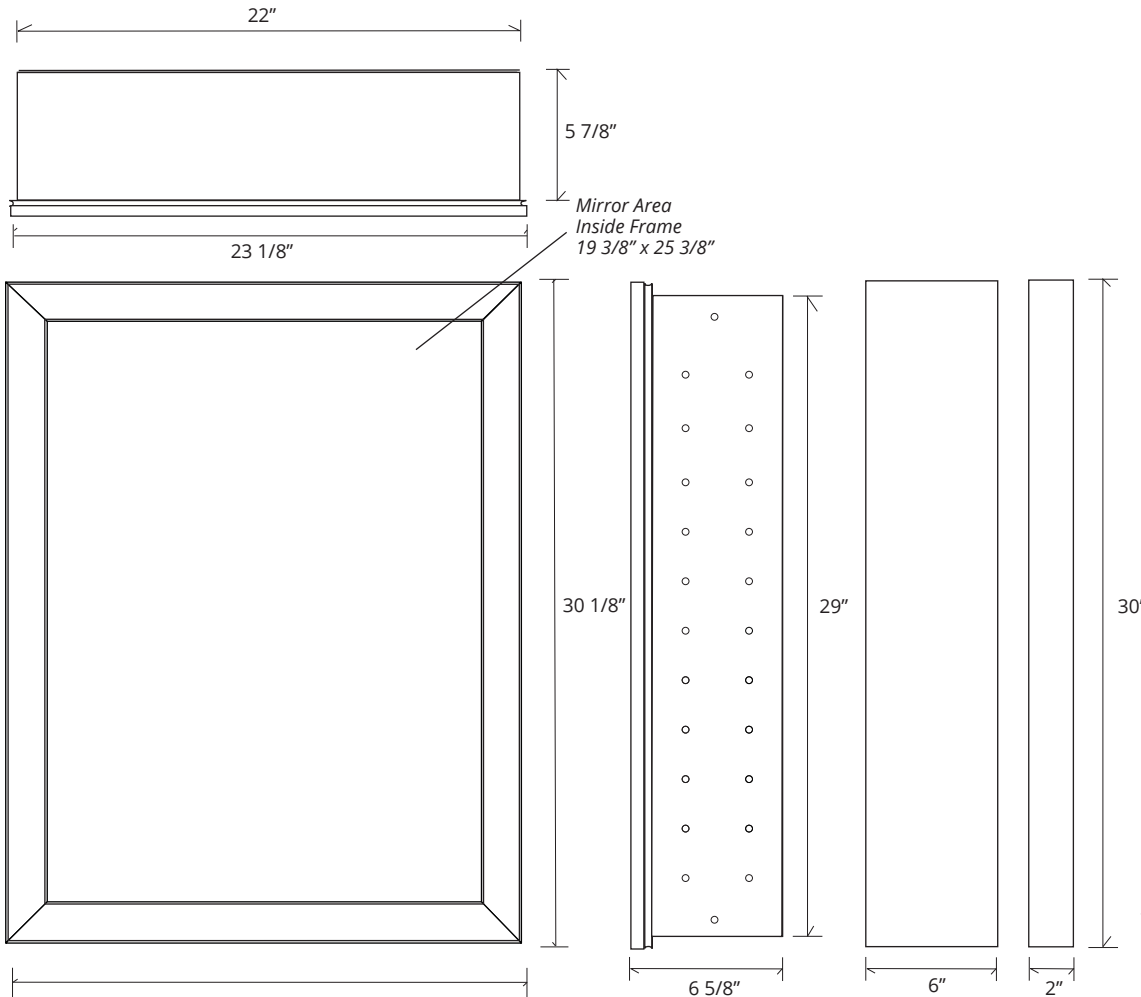

SOHO FRAMED MIRROR CABINET

GC2430-6-SC-SO

Side Mirror Kit - Order for Surface Mount, #SMK6-30; or Semi Recessed #SRMK2-30
Beveled Mirror also available (add "BM" to model code)

SPECIFICATIONS

Roughing-in Opening	22 3/8" x 29 3/8"
Overall Dimensions	23 1/8" x 30 1/8"

Finishes: Polished Chrome, Polished Nickel, Brushed Nickel, Brushed Bronze, Oil Rubbed Bronze

GLASSCRAFTERS INC.

Side Mirror Kit
SMK6-30
Order for
Surface Mount

Side Mirror Kit
SRMK2-30
Order for
Semi-Recessed
Mount