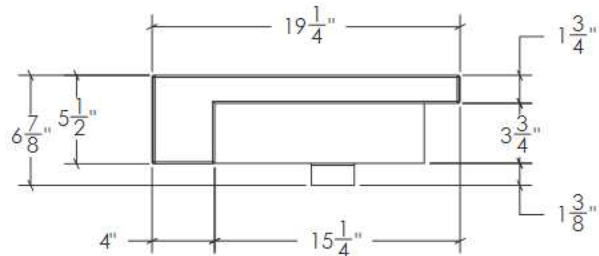

PS-1919

FEATURES:

- * Sink Size: 19 3/4" x 19 1/8" x 6 7/8"
- * Material: Vitreous China
- * Semi Cassa Sink with Deck Mount Hole
- * Recommended Drain: DS-001
- * For Faucets With Overflow
- * For Use With Standard Pop Up Drain
- * Warranty: One Year Limited Warranty

CODES / STANDARDS APPLICABLE

- * CSA B45
- * ASME A112.19.2

TOP VIEW

FRONT VIEW

3D VIEW

SIDE VIEW

JOB INFORMATION:

Job Name _____
 Date Specified _____
 Contractor _____