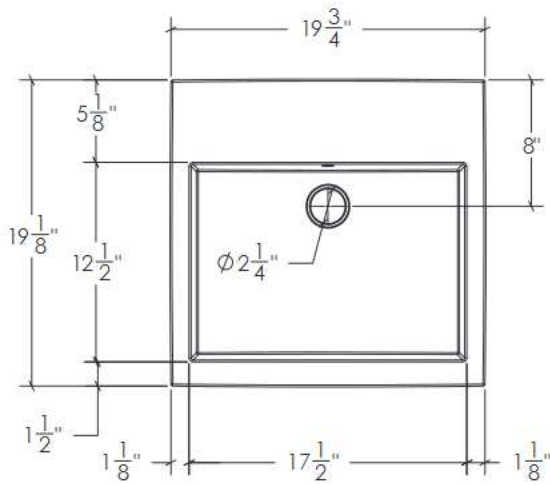

PS-1919

FEATURES:

- * Sink Size: 19 3/4" x 19 1/8" x 6 7/8"
- * Material: Vitreous China
- * Semi Cassa Sink with Deck Mount Hole
- * Recommended Drain: DS-001
- * For Faucets With Overflow
- * For Use With Standard Pop Up Drain
- * Warranty: One Year Limited Warranty

CODES / STANDARDS APPLICABLE

- * CSA B45
- * ASME A112.19.2

TOP VIEW

FRONT VIEW

3D VIEW

SIDE VIEW

JOB INFORMATION:

Job Name _____
 Date Specified _____
 Contractor _____

* Specifications and drawings provided on this sheet are for illustration only. Cantrio Concepts will not be held responsible for cutouts made without the actual product or product template.