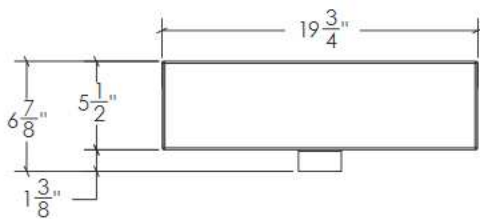

PS-1919

FEATURES:

- * Sink Size: 19 3/4" x 19 1/8" x 6 7/8"
- * Material: Vitreous China
- * Semi Cassa Sink with Deck Mount Hole
- * Recommended Drain: DS-001
- * For Faucets With Overflow
- * For Use With Standard Pop Up Drain
- * Warranty: One Year Limited Warranty

CODES / STANDARDS APPLICABLE

- * CSA B45
- * ASME A112.19.2

TOP VIEW

FRONT VIEW

3D VIEW

SIDE VIEW

JOB INFORMATION:

Job Name _____
 Date Specified _____
 Contractor _____